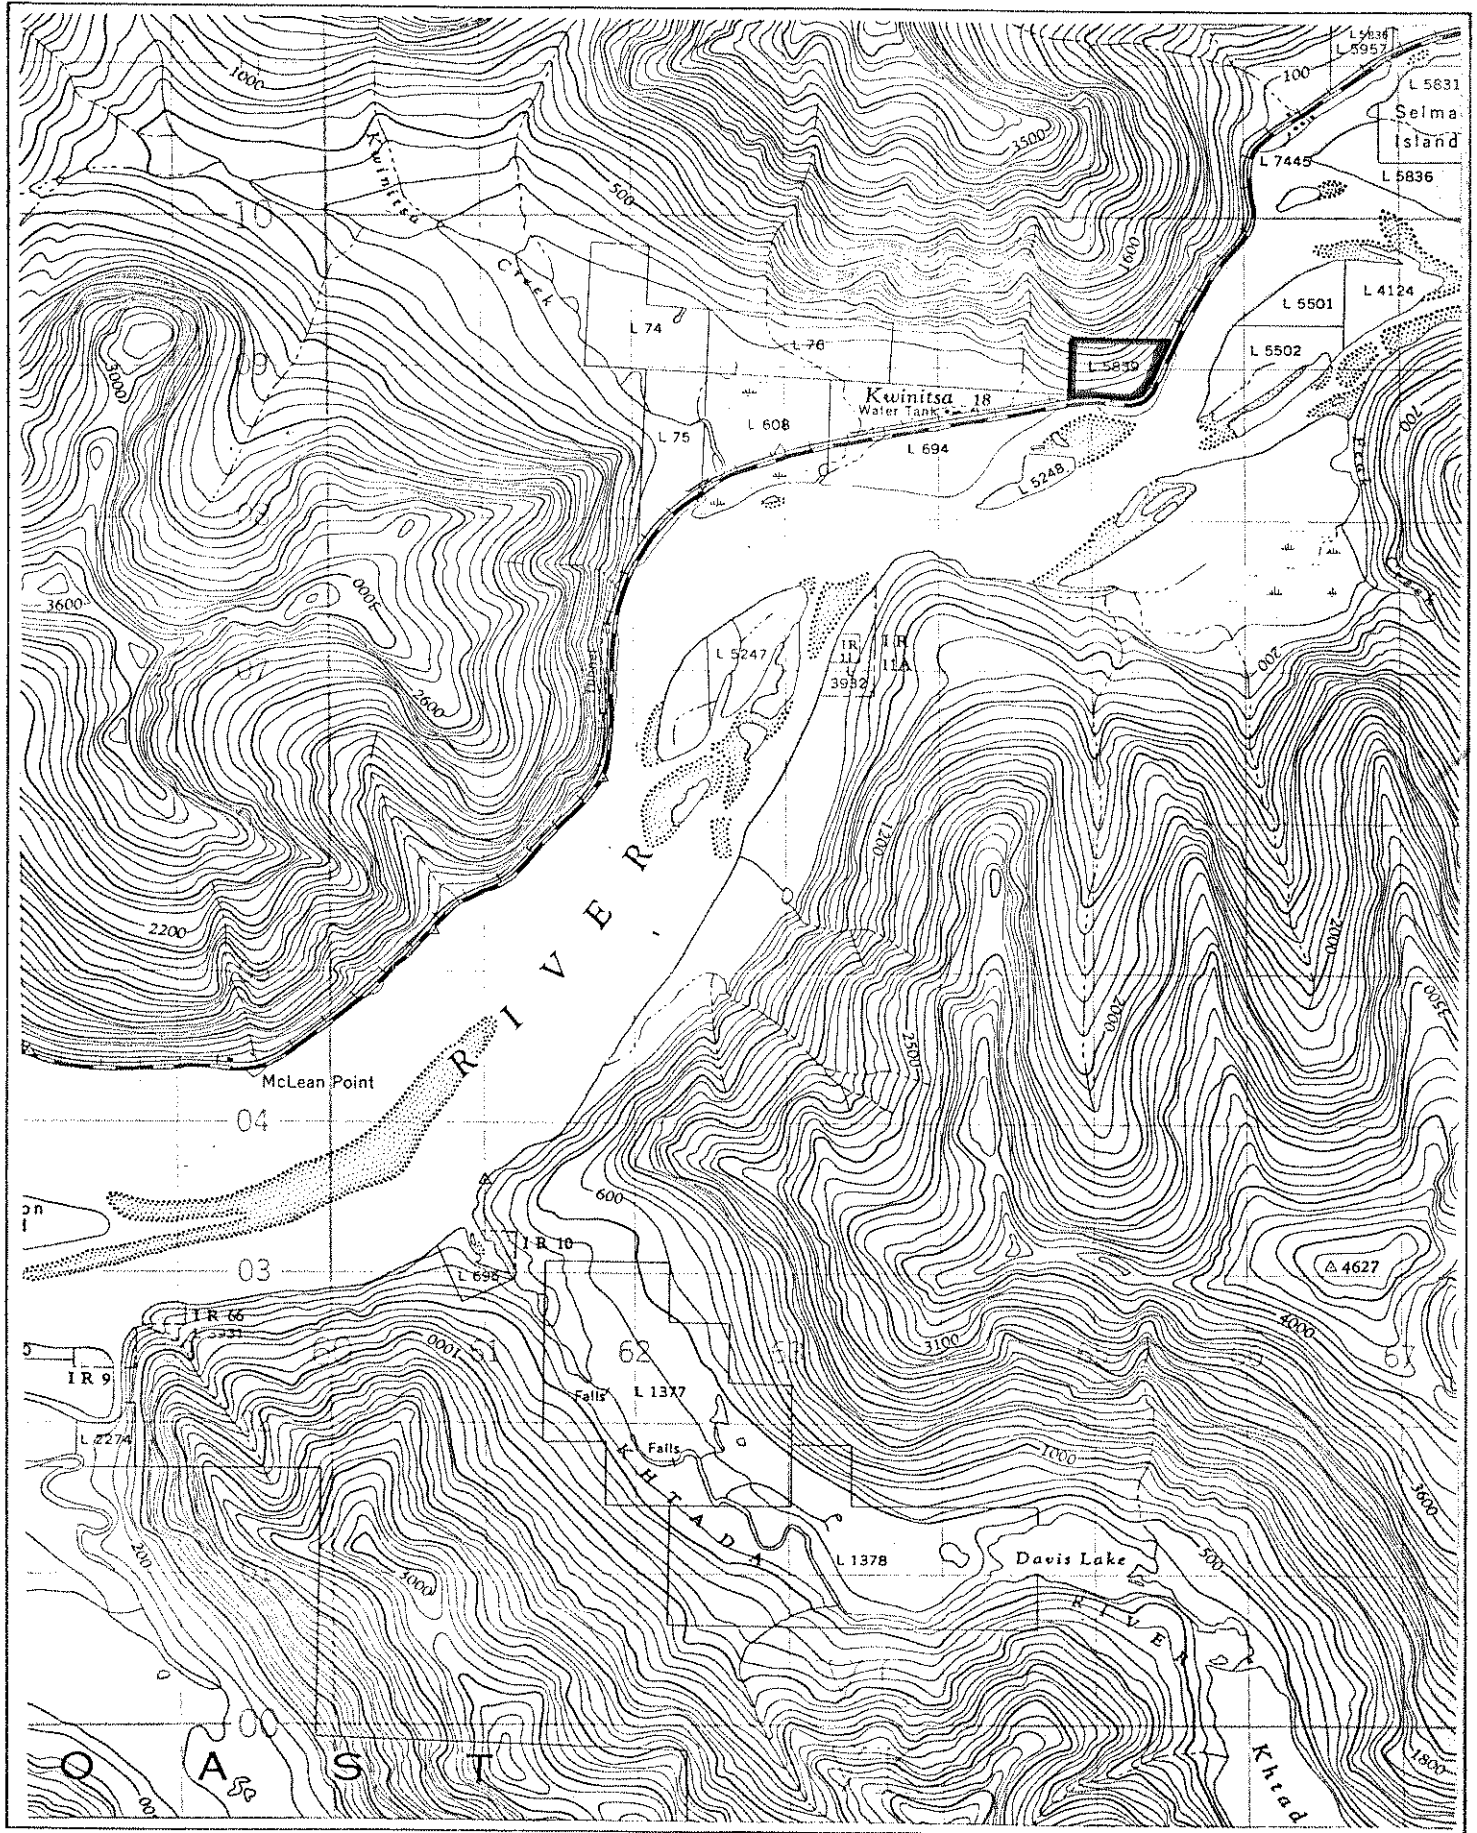

Province of
British Columbia
 Ministry of Mines and
 Petroleum Resources
 Mineral Resources Branch

FILE 113(444)

SCALE: 1:50 000

CONTOUR INTERVAL: 100 FEET

MINING DIVISION(S) SKEENA	MINERAL TITLES DRAUGHTING ROOM, VICTORIA, B.C.
LAND DISTRICT (S) RANGE 5, COAST	PREPARED BY: S. HOFFMANN
MAP NO(S) 103 1/4E	DATE: FEBRUARY 2, 1978