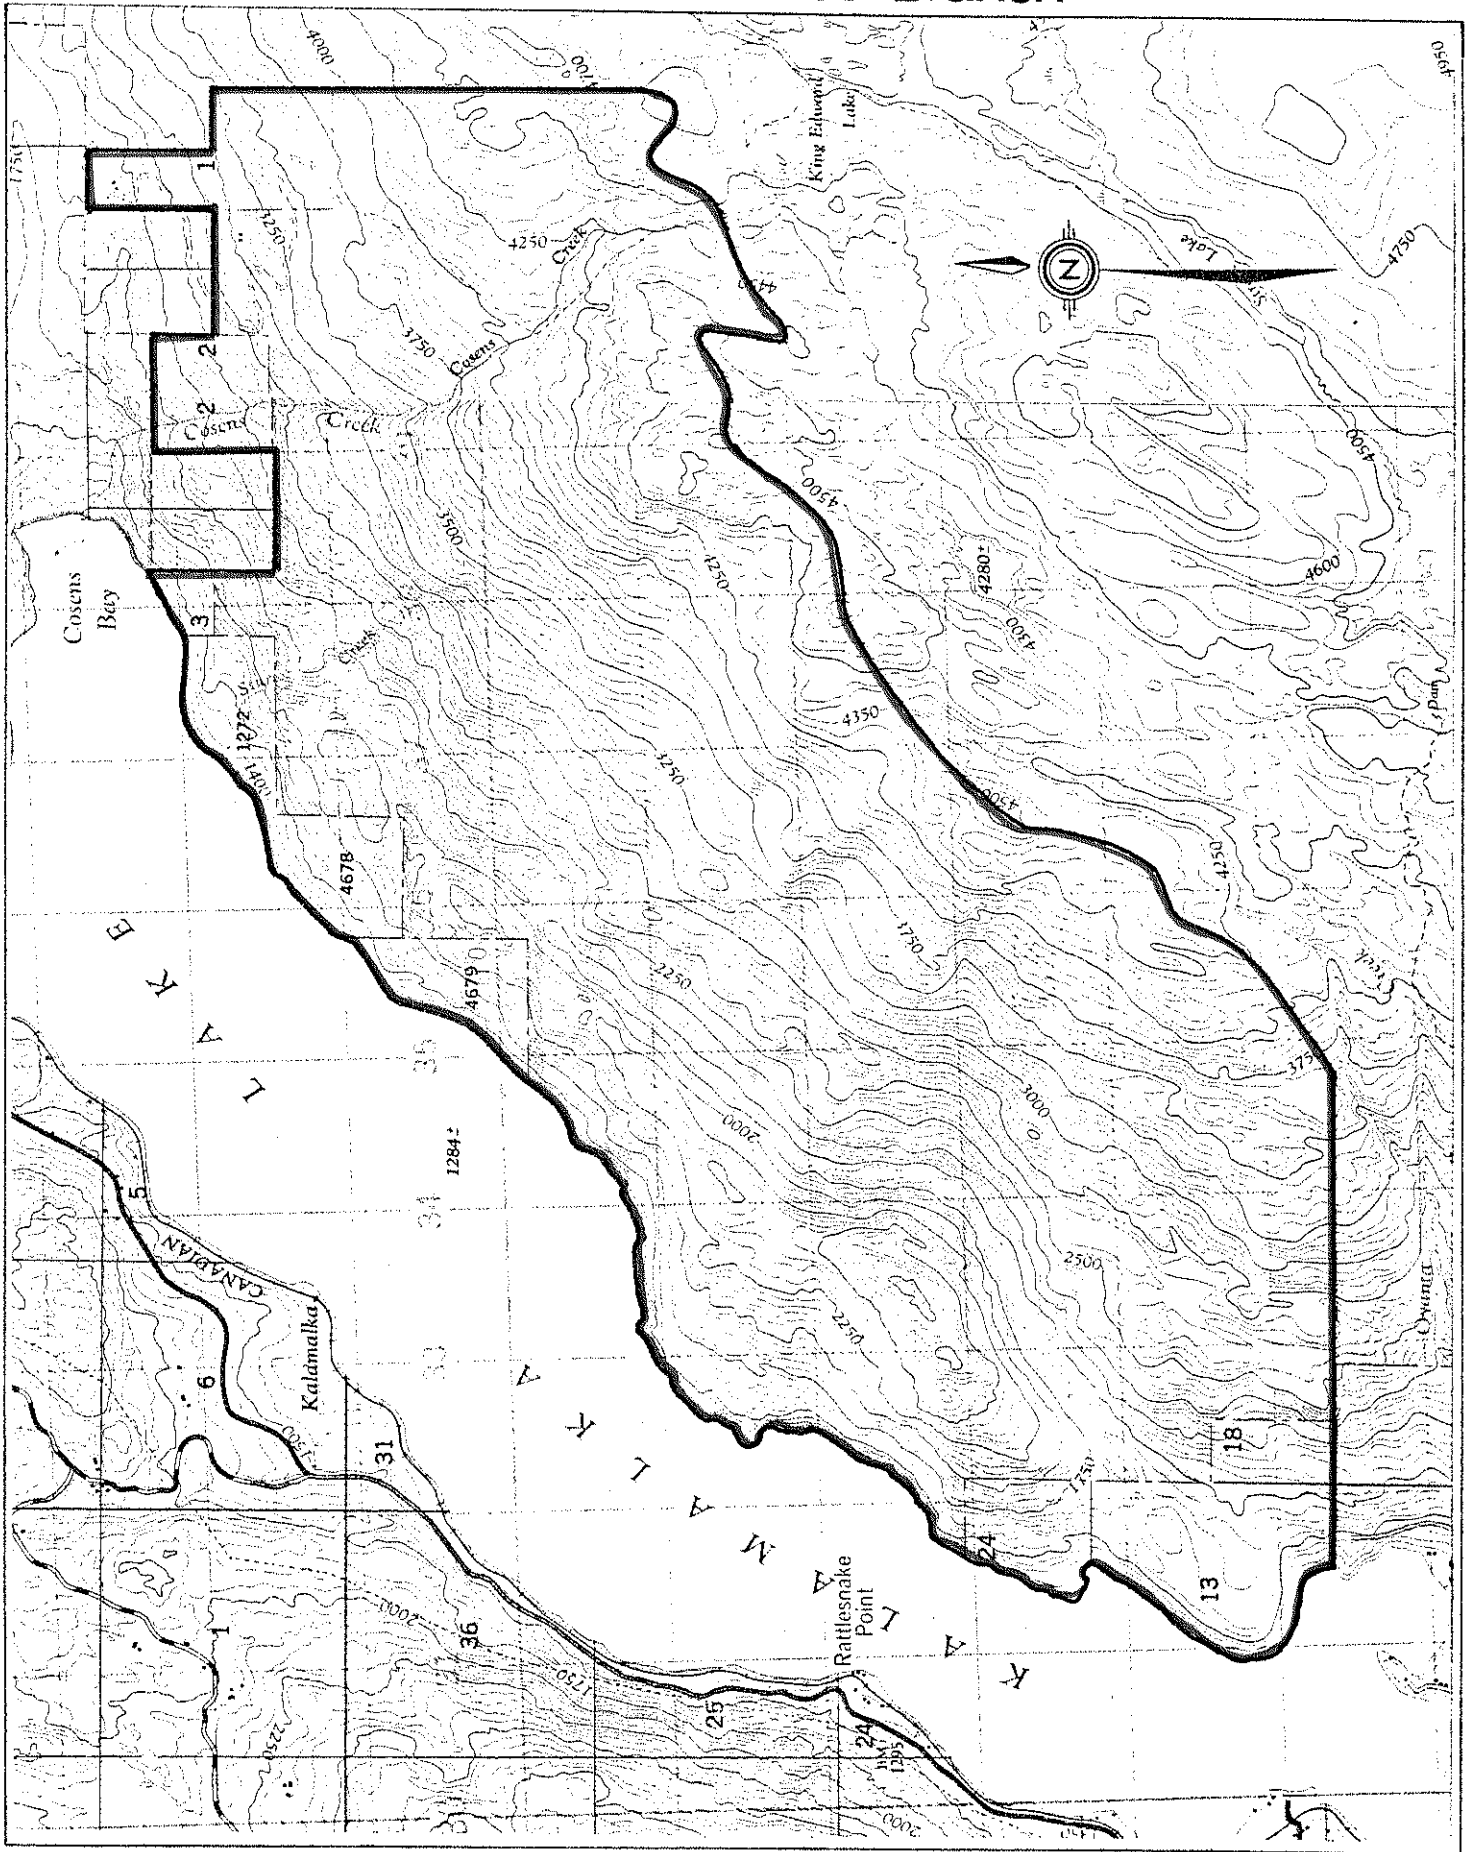

Province of
British Columbia
 Ministry of Mines and
 Petroleum Resources

FILE 113 (413)

Mineral Resources Branch

SCALE:

CONTOUR INTERVAL:

MINING DIVISION(S) VERNON	MINERAL TITLES DRAUGHTING ROOM, VICTORIA, B.C.
LAND DISTRICT (S) O. D. Y. D.	PREPARED BY: D. MACEY
MAP NO(S) 82L / 3E & 3W	DATE: 5-1-78