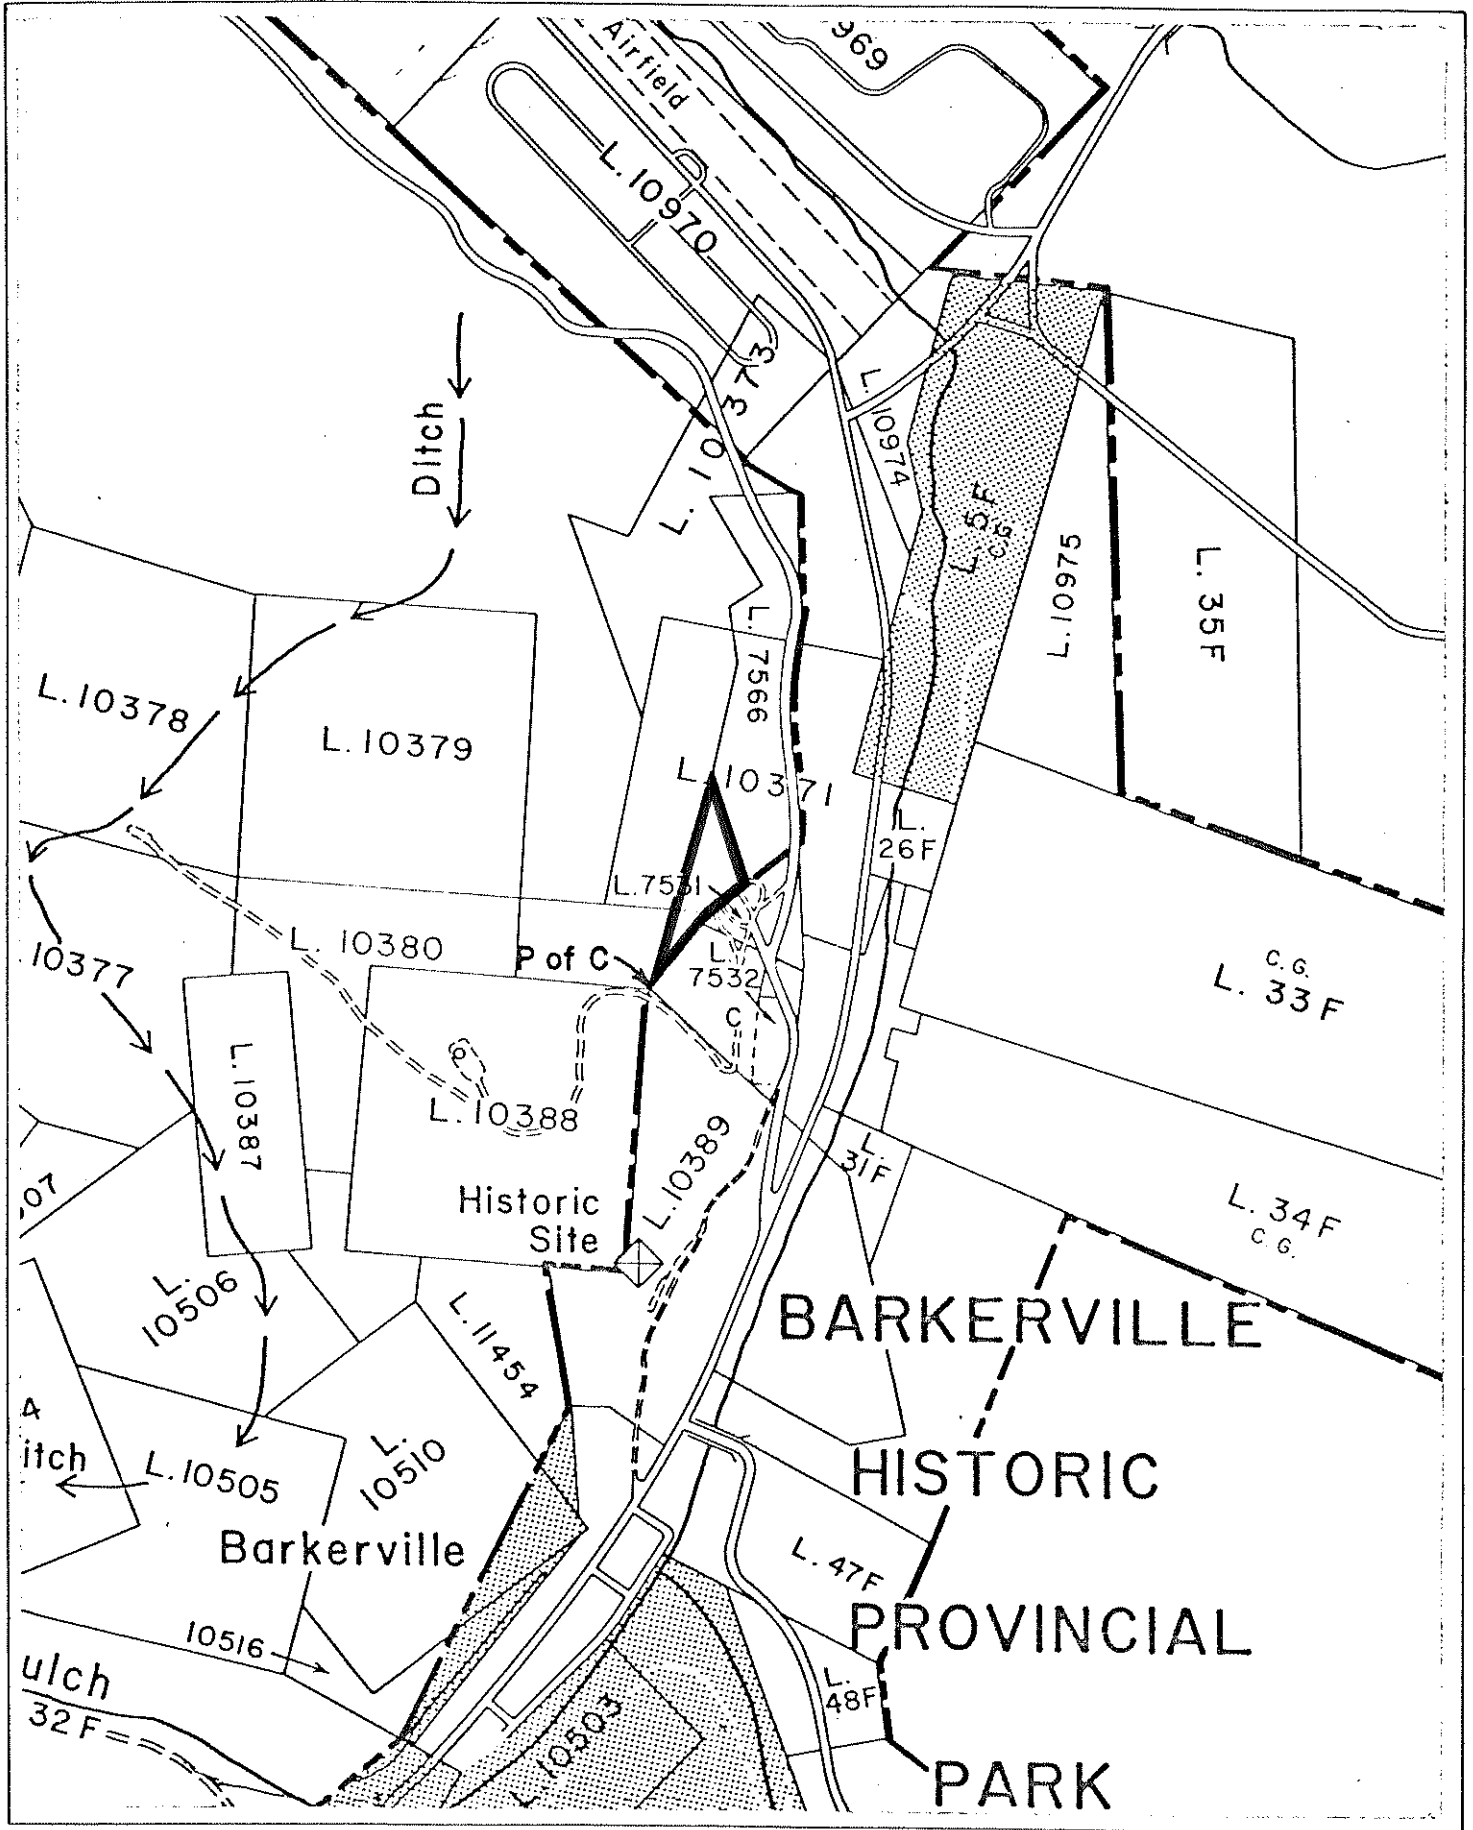

Province of British Columbia
Ministry of Mines and Petroleum Resources
MINERAL RESOURCES BRANCH

SCALE: 1:12 000

CONTOUR INTERVAL: —

MINING DIVISION(S) CARIBOO	MINERAL TITLES DRAUGHTING ROOM, VICTORIA, B.C.
LAND DISTRICT (S) CARIBOO	PREPARED BY: S. HOFFMANN
MAP NO(S) 93H/4E	DATE: OCTOBER 25, 1978