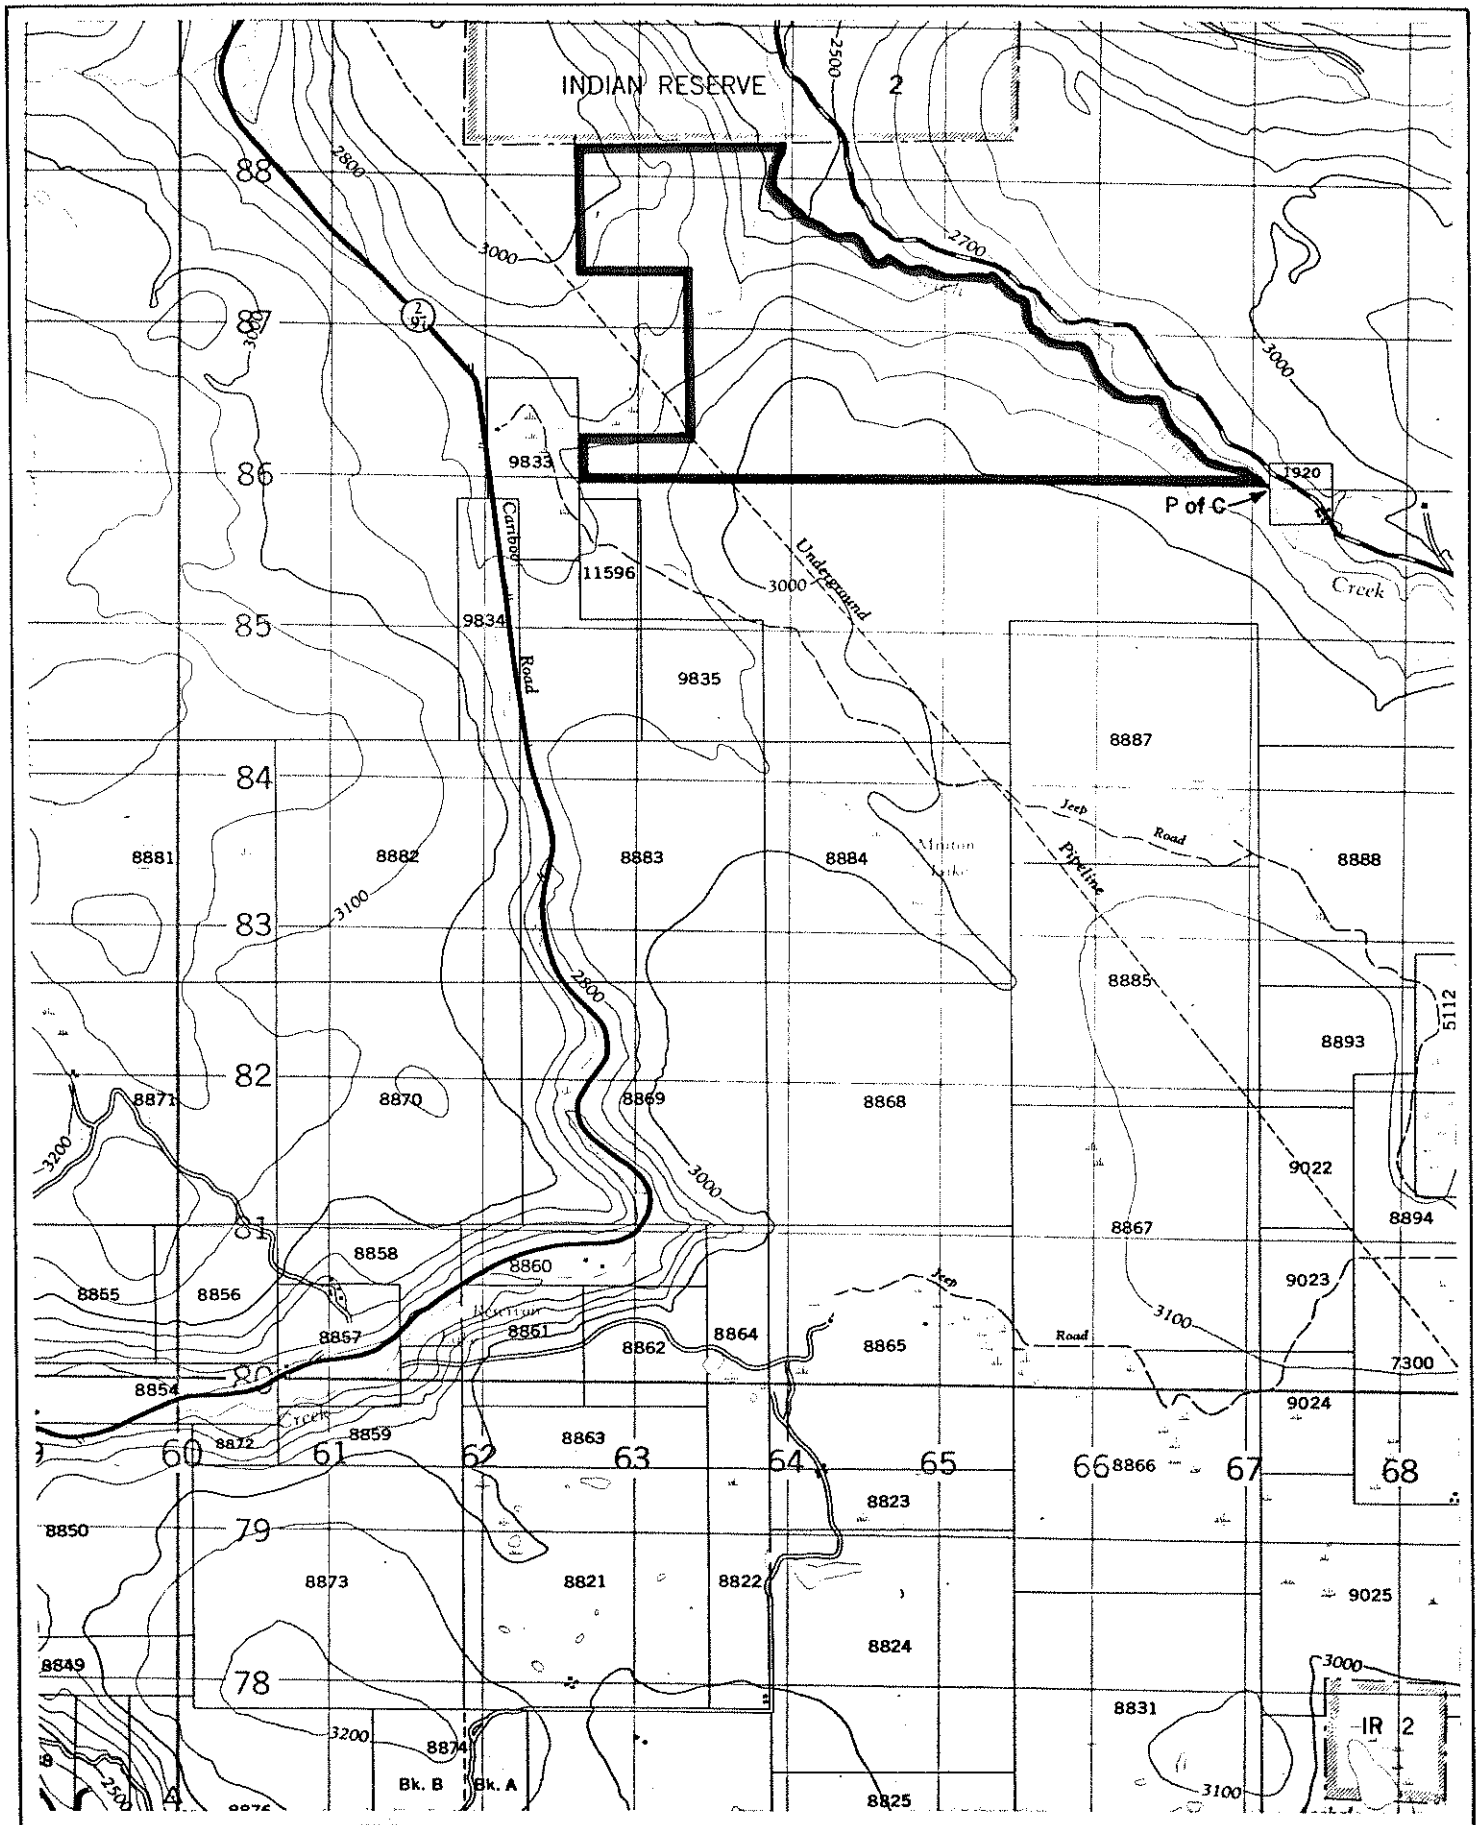

Province of British Columbia
Ministry of Mines and Petroleum Resources
MINERAL RESOURCES BRANCH

SCALE: 1:50 000

CONTOUR INTERVAL: 100 FEET

MINING DIVISION(S) CARIBOO	MINERAL TITLES DRAUGHTING ROOM, VICTORIA, B.C.
LAND DISTRICT (S) CARIBOO	PREPARED BY: S. HOFFMANN
MAP NO(S) 93B/IE	DATE: AUGUST 11, 1978