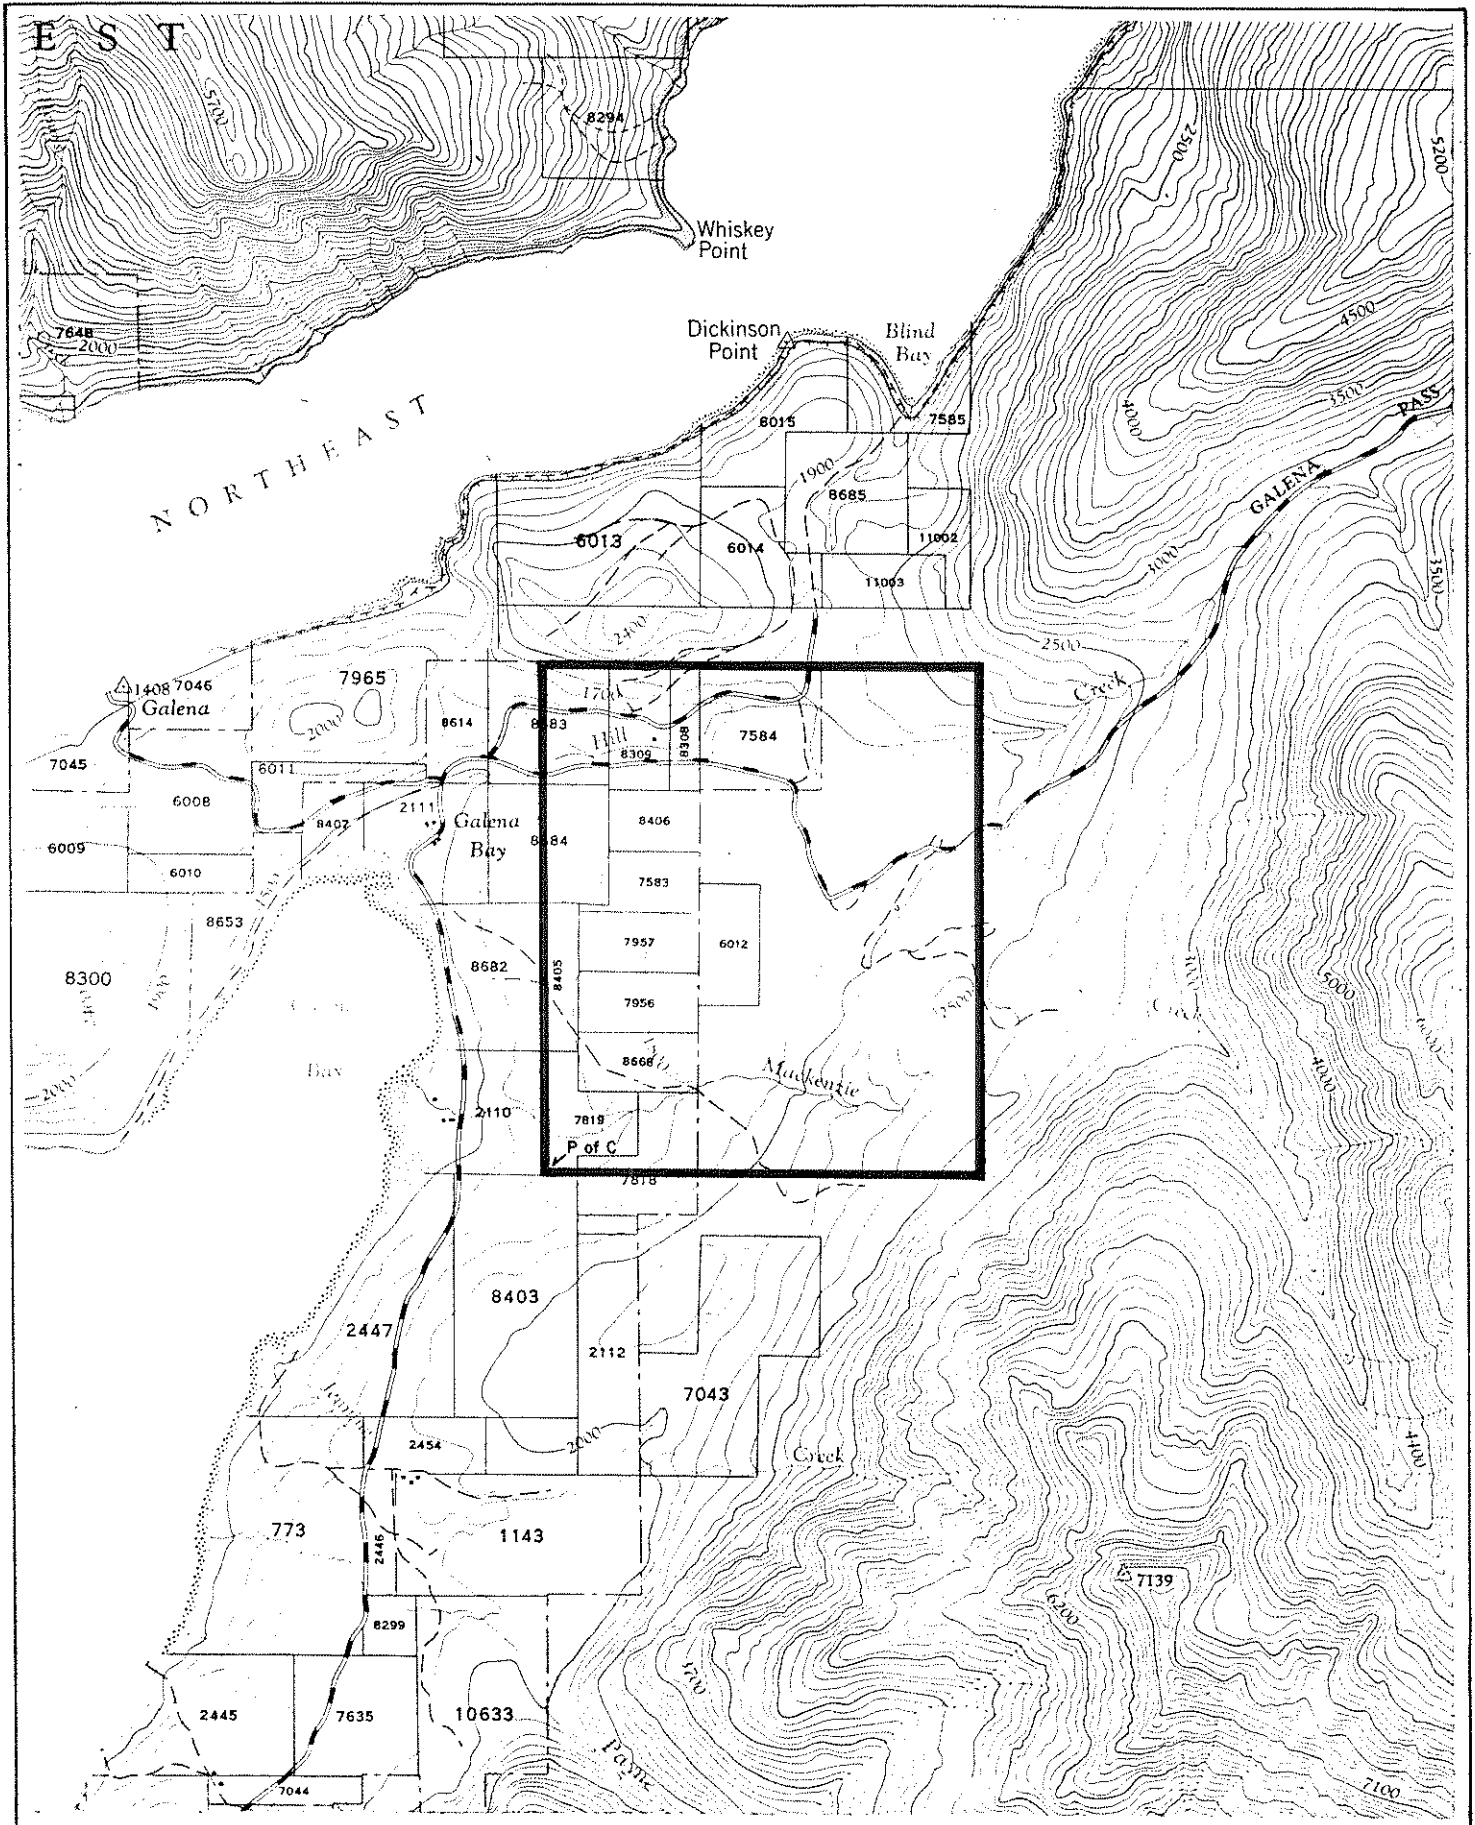

Province of British Columbia  
Ministry of Mines and Petroleum Resources  
MINERAL RESOURCES BRANCH

SCALE: 1:50 000

CONTOUR INTERVAL: 100 FEET

MINING DIVISION(S) REVELSTOKE	MINERAL TITLES DRAUGHTING ROOM, VICTORIA, B.C.
LAND DISTRICT (S) KOOTENAY	PREPARED BY: K. BALLANTYNE
MAP NO(S) 82K/12W	DATE: JULY 19, 1978