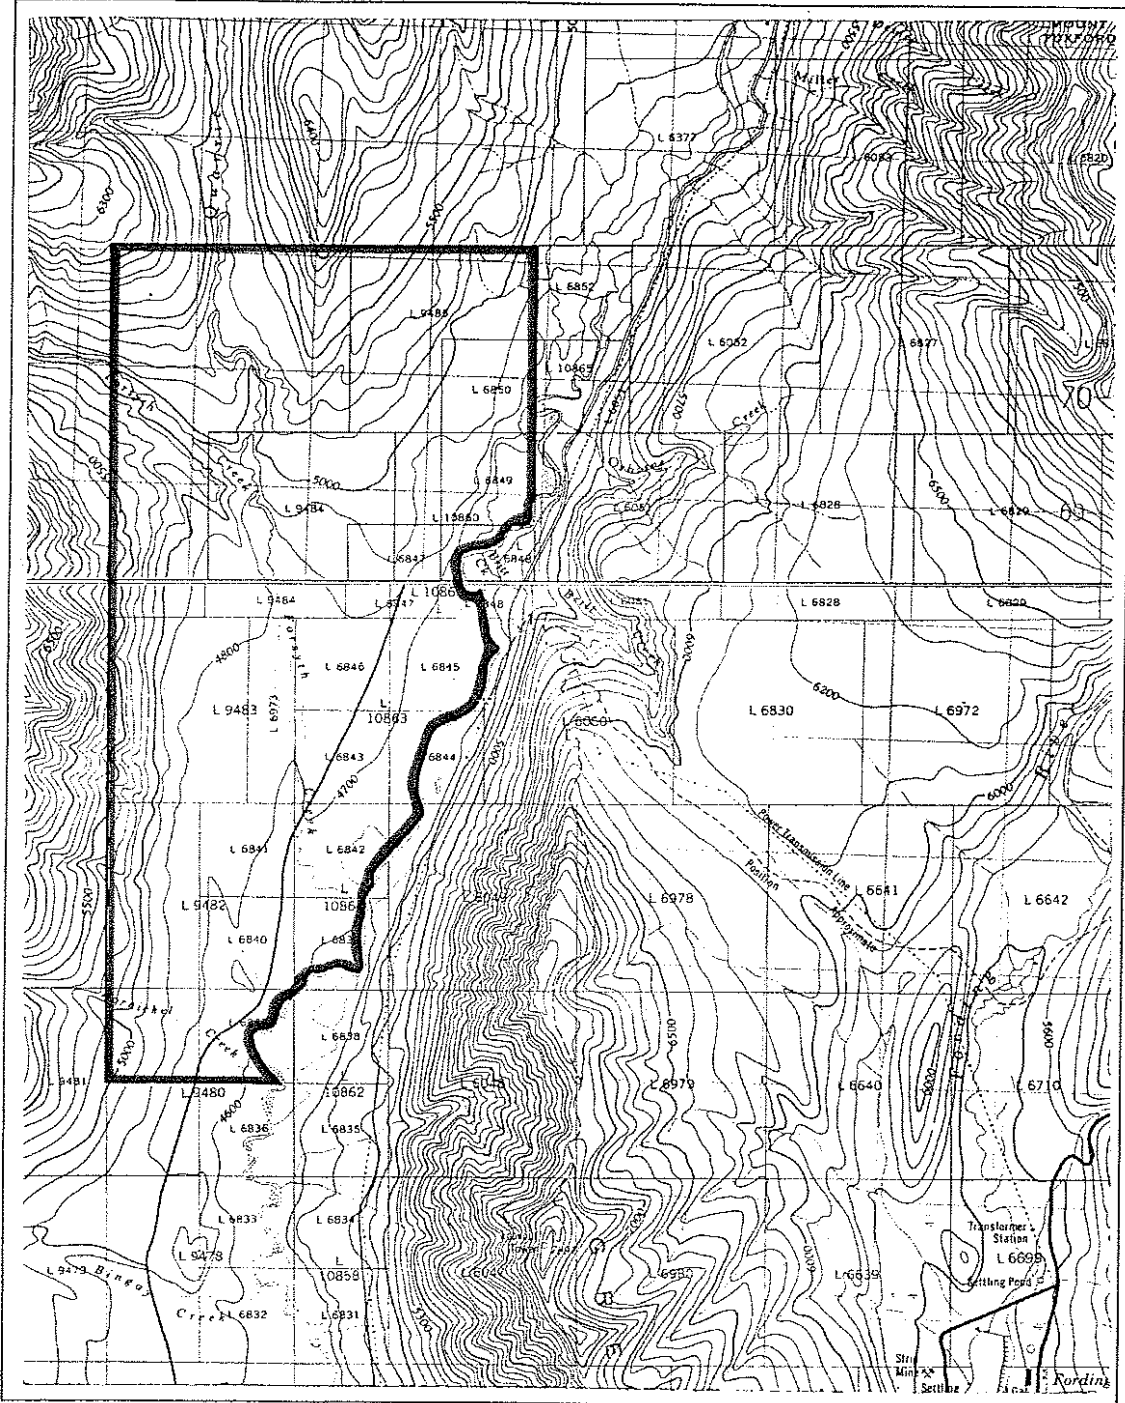

Province of
British Columbia
 Ministry of Mines and
 Petroleum Resources
 Mineral Resources Branch

FILE 113 (451)
 SKETCH 2 of 2

SCALE: 1: 50 000

CONTOUR INTERVAL: 100 FEET

MINING DIVISION(S) FORT STEELE	MINERAL TITLES DRAUGHTING ROOM, VICTORIA, B.C.
LAND DISTRICT(S) KOOTENAY	PREPARED BY: KEVIN TOWNSEND
MAP NO(S) 82 J/2W, 7W	DATE: JULY 13, 1977