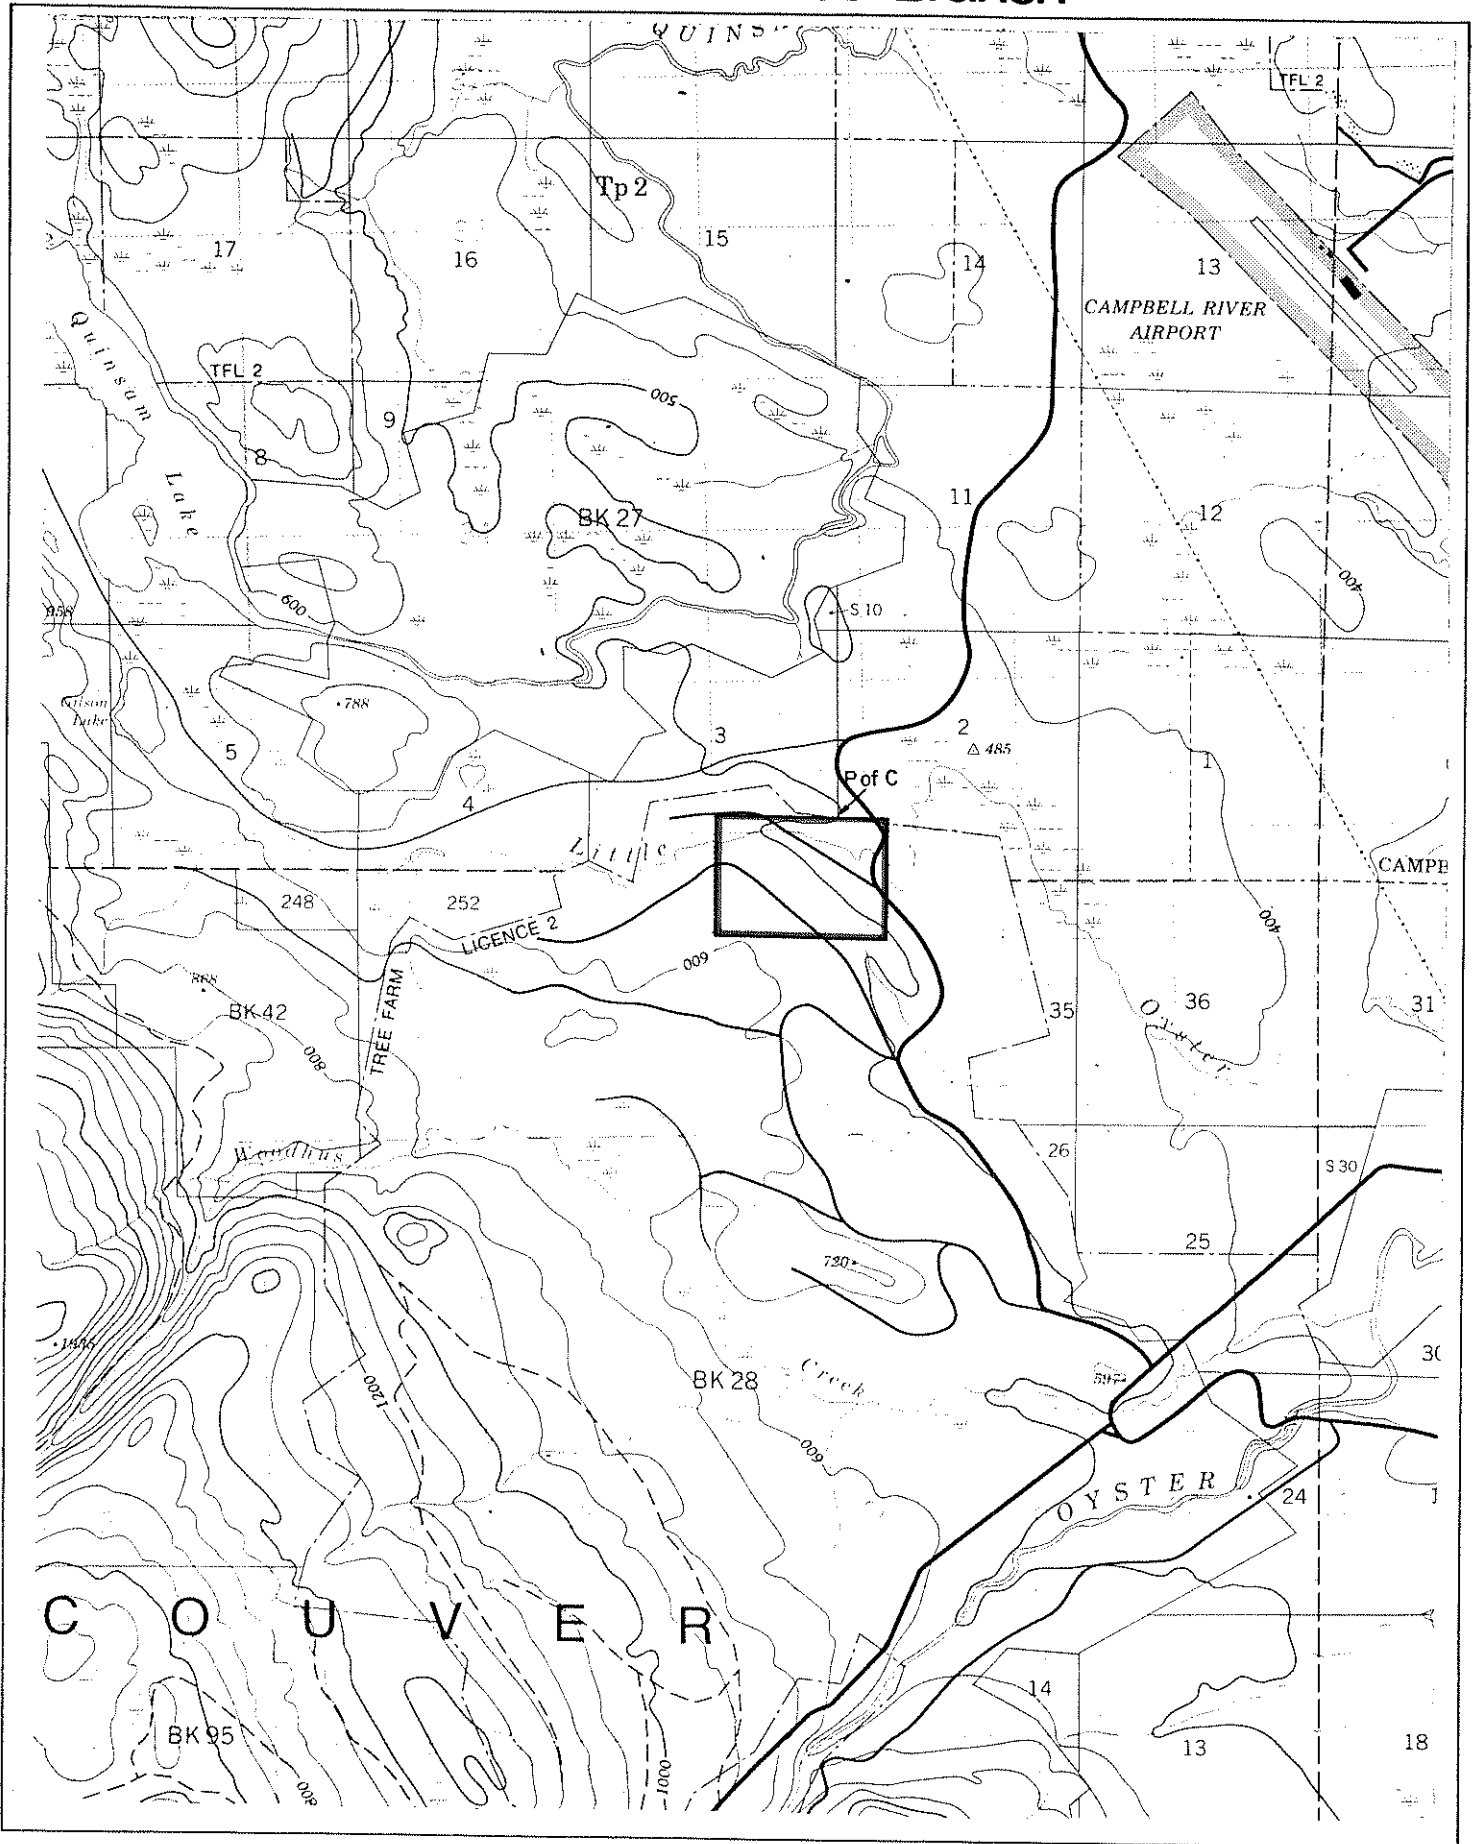

Province of
British Columbia
 Ministry of Mines and
 Petroleum Resources
 Mineral Resources Branch

FILE 113(442)

SCALE: 1:50,000

CONTOUR INTERVAL: 100 ft.

MINING DIVISION(S) NANAIMO	MINERAL TITLES DRAUGHTING ROOM, VICTORIA, B.C.
LAND DISTRICT(S) COMOX	PREPARED BY: R.LAYFIELD
MAP NO(S) 92 F/14 W	DATE: JUNE 1, 1977.