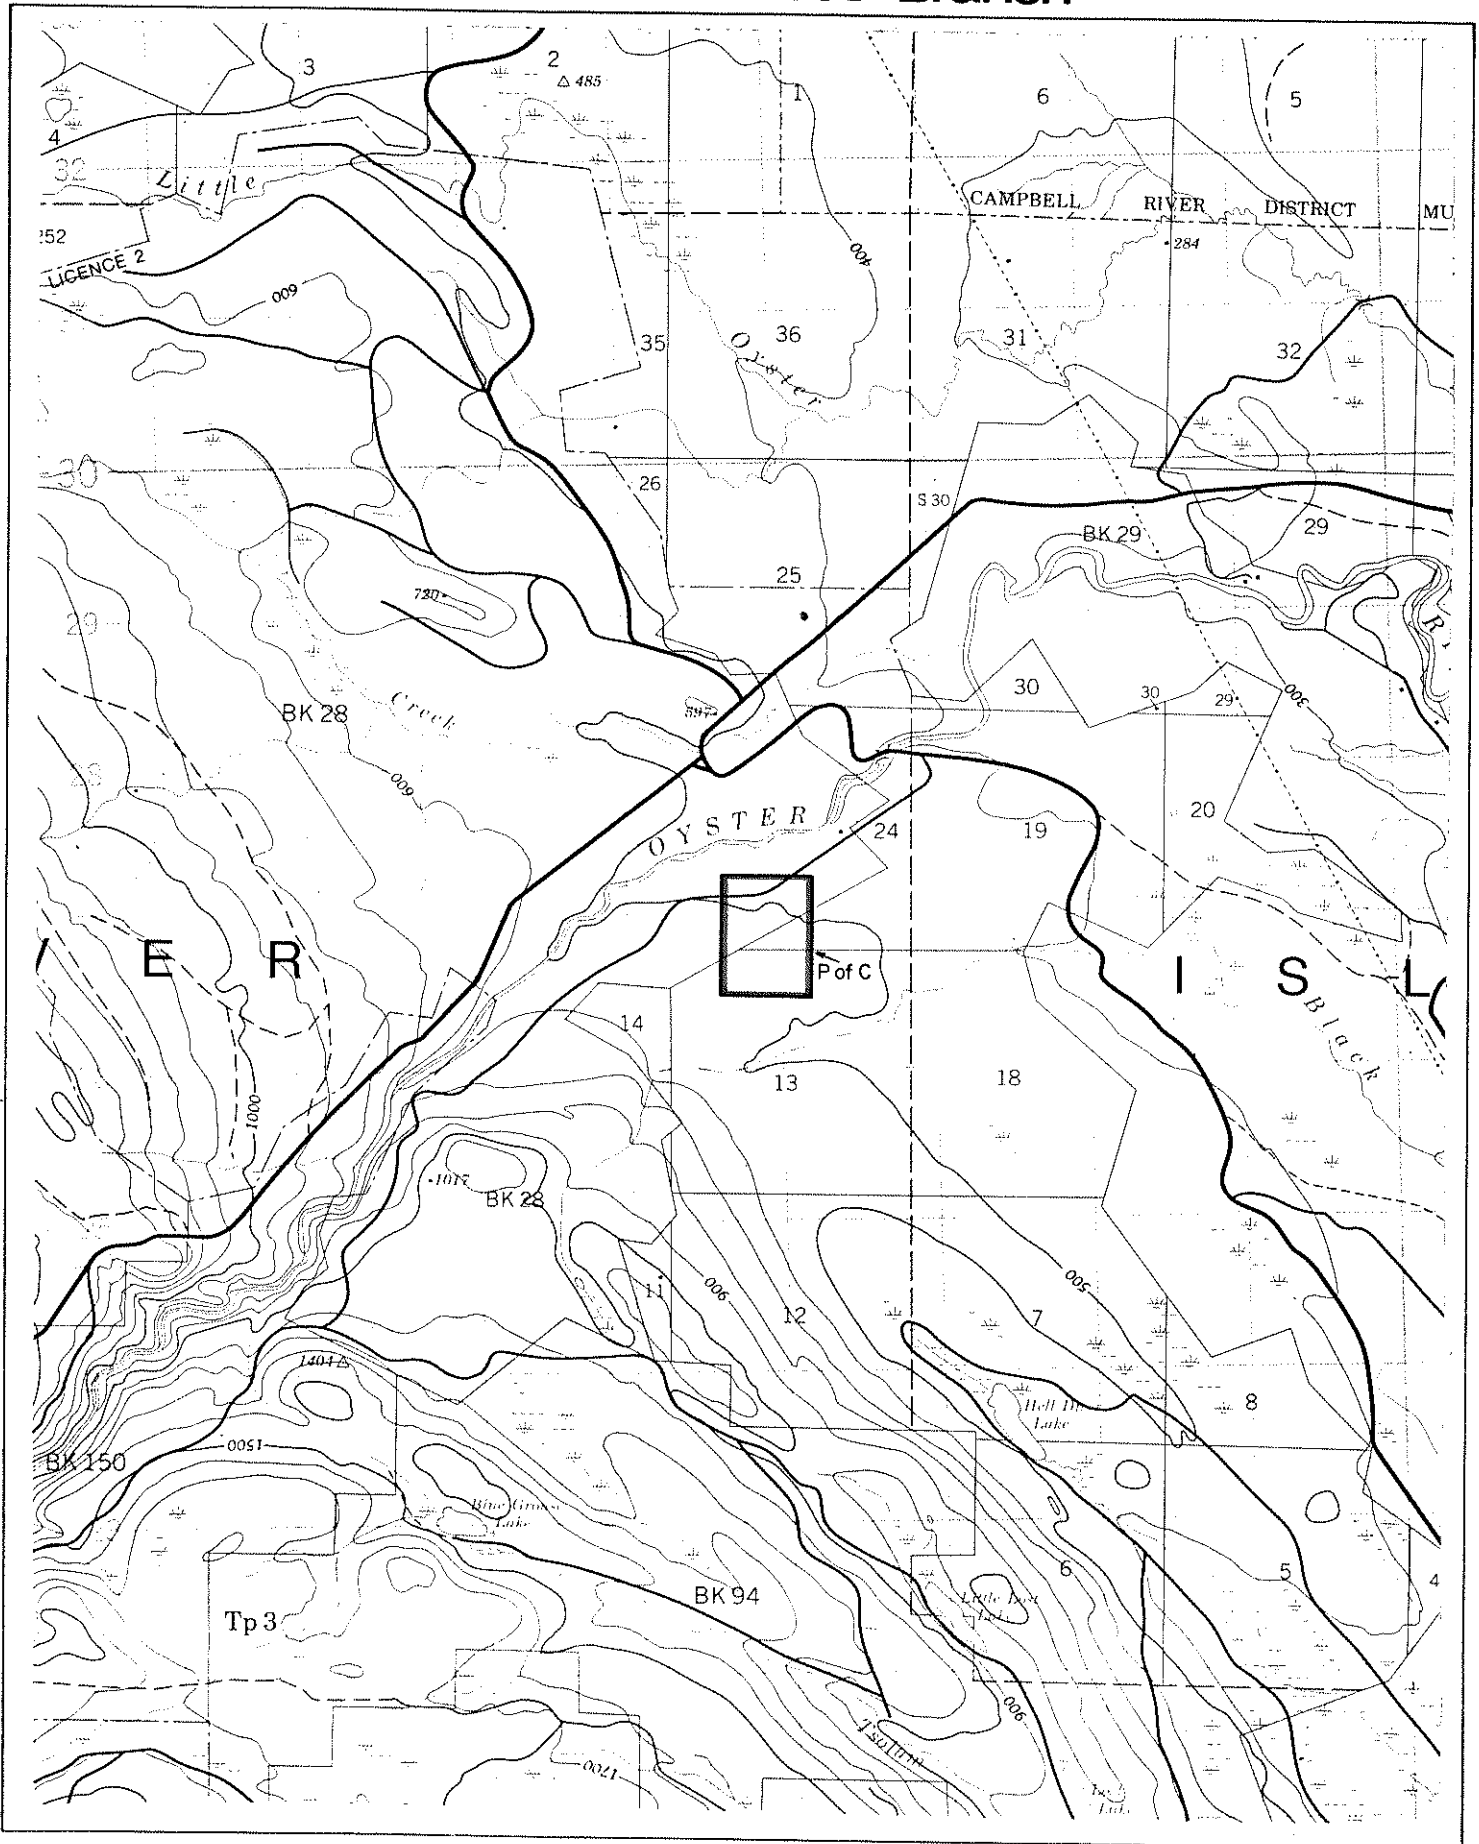

# Province of British Columbia

### Mineral Resources Branch

SCALE: 1:50,000

CONTOUR INTERVAL: 100 ft.

MINING DIVISION(S) NANAIMO	MINERAL TITLES DRAUGHTING ROOM, VICTORIA, B.C.
LAND DISTRICT(S) COMOX	PREPARED BY: R. LAYFIELD
MAP NO(S) 92 F/14W	DATE: JUNE 1, 1977.