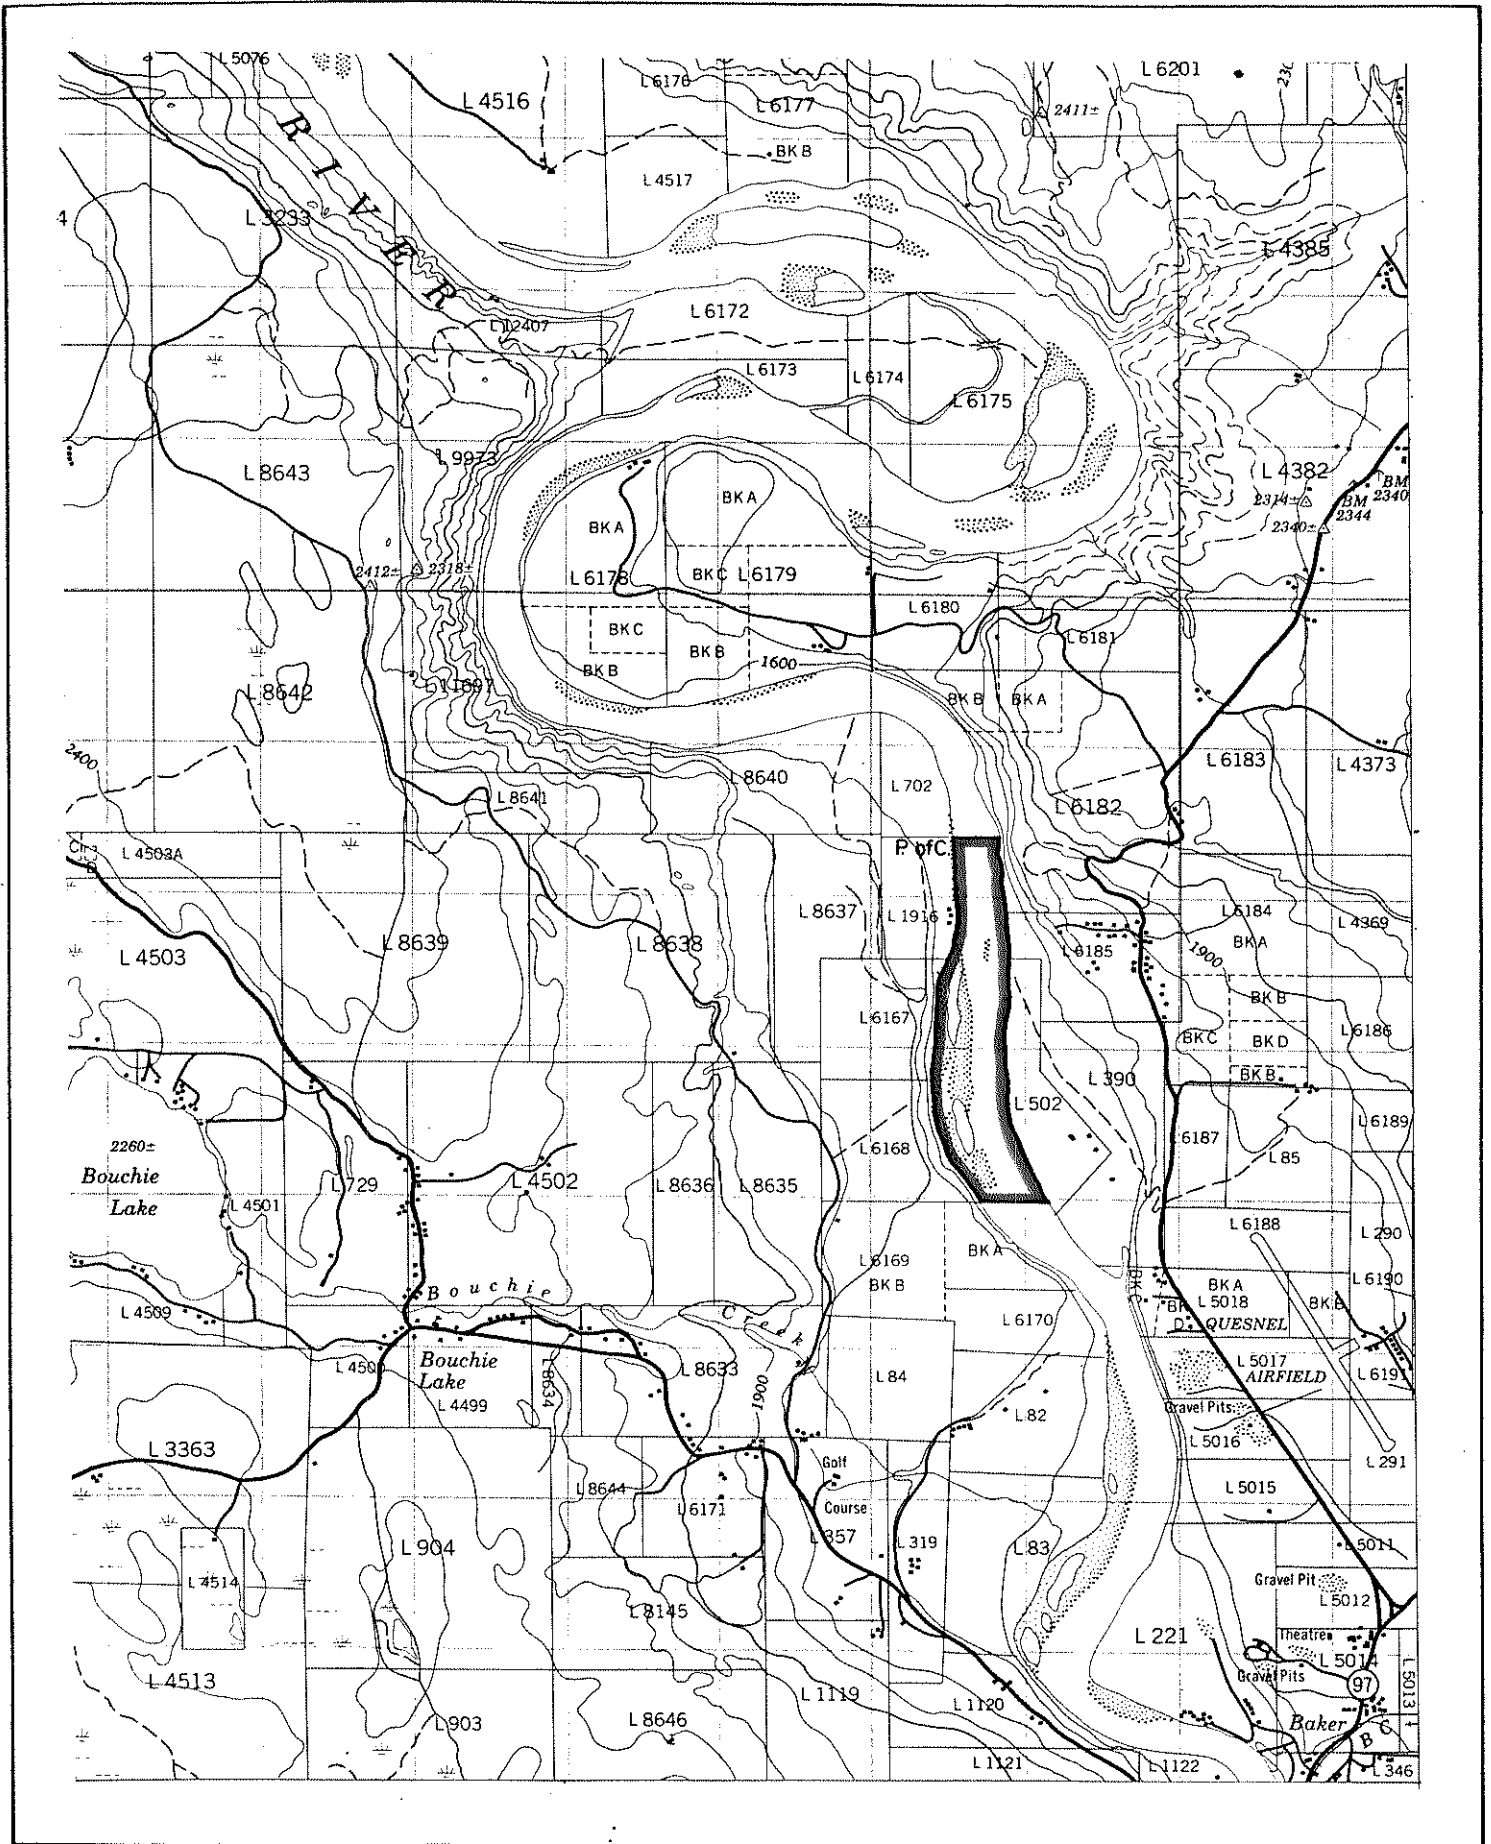

MINISTRY OF MINES AND PETROLEUM RESOURCES
VICTORIA

SCALE: 1:50 000

CONTOUR INTERVAL: 100 feet

MINING DIVISION(S) CARIBOO	MINERAL TITLES DRAUGHTING ROOM, VICTORIA, B.C.
LAND DISTRICT (S) CARIBOO	PREPARED BY: KEVIN TOWNSEND
MAP NO(S) P 93 G/2E	DATE: MARCH 1, 1977