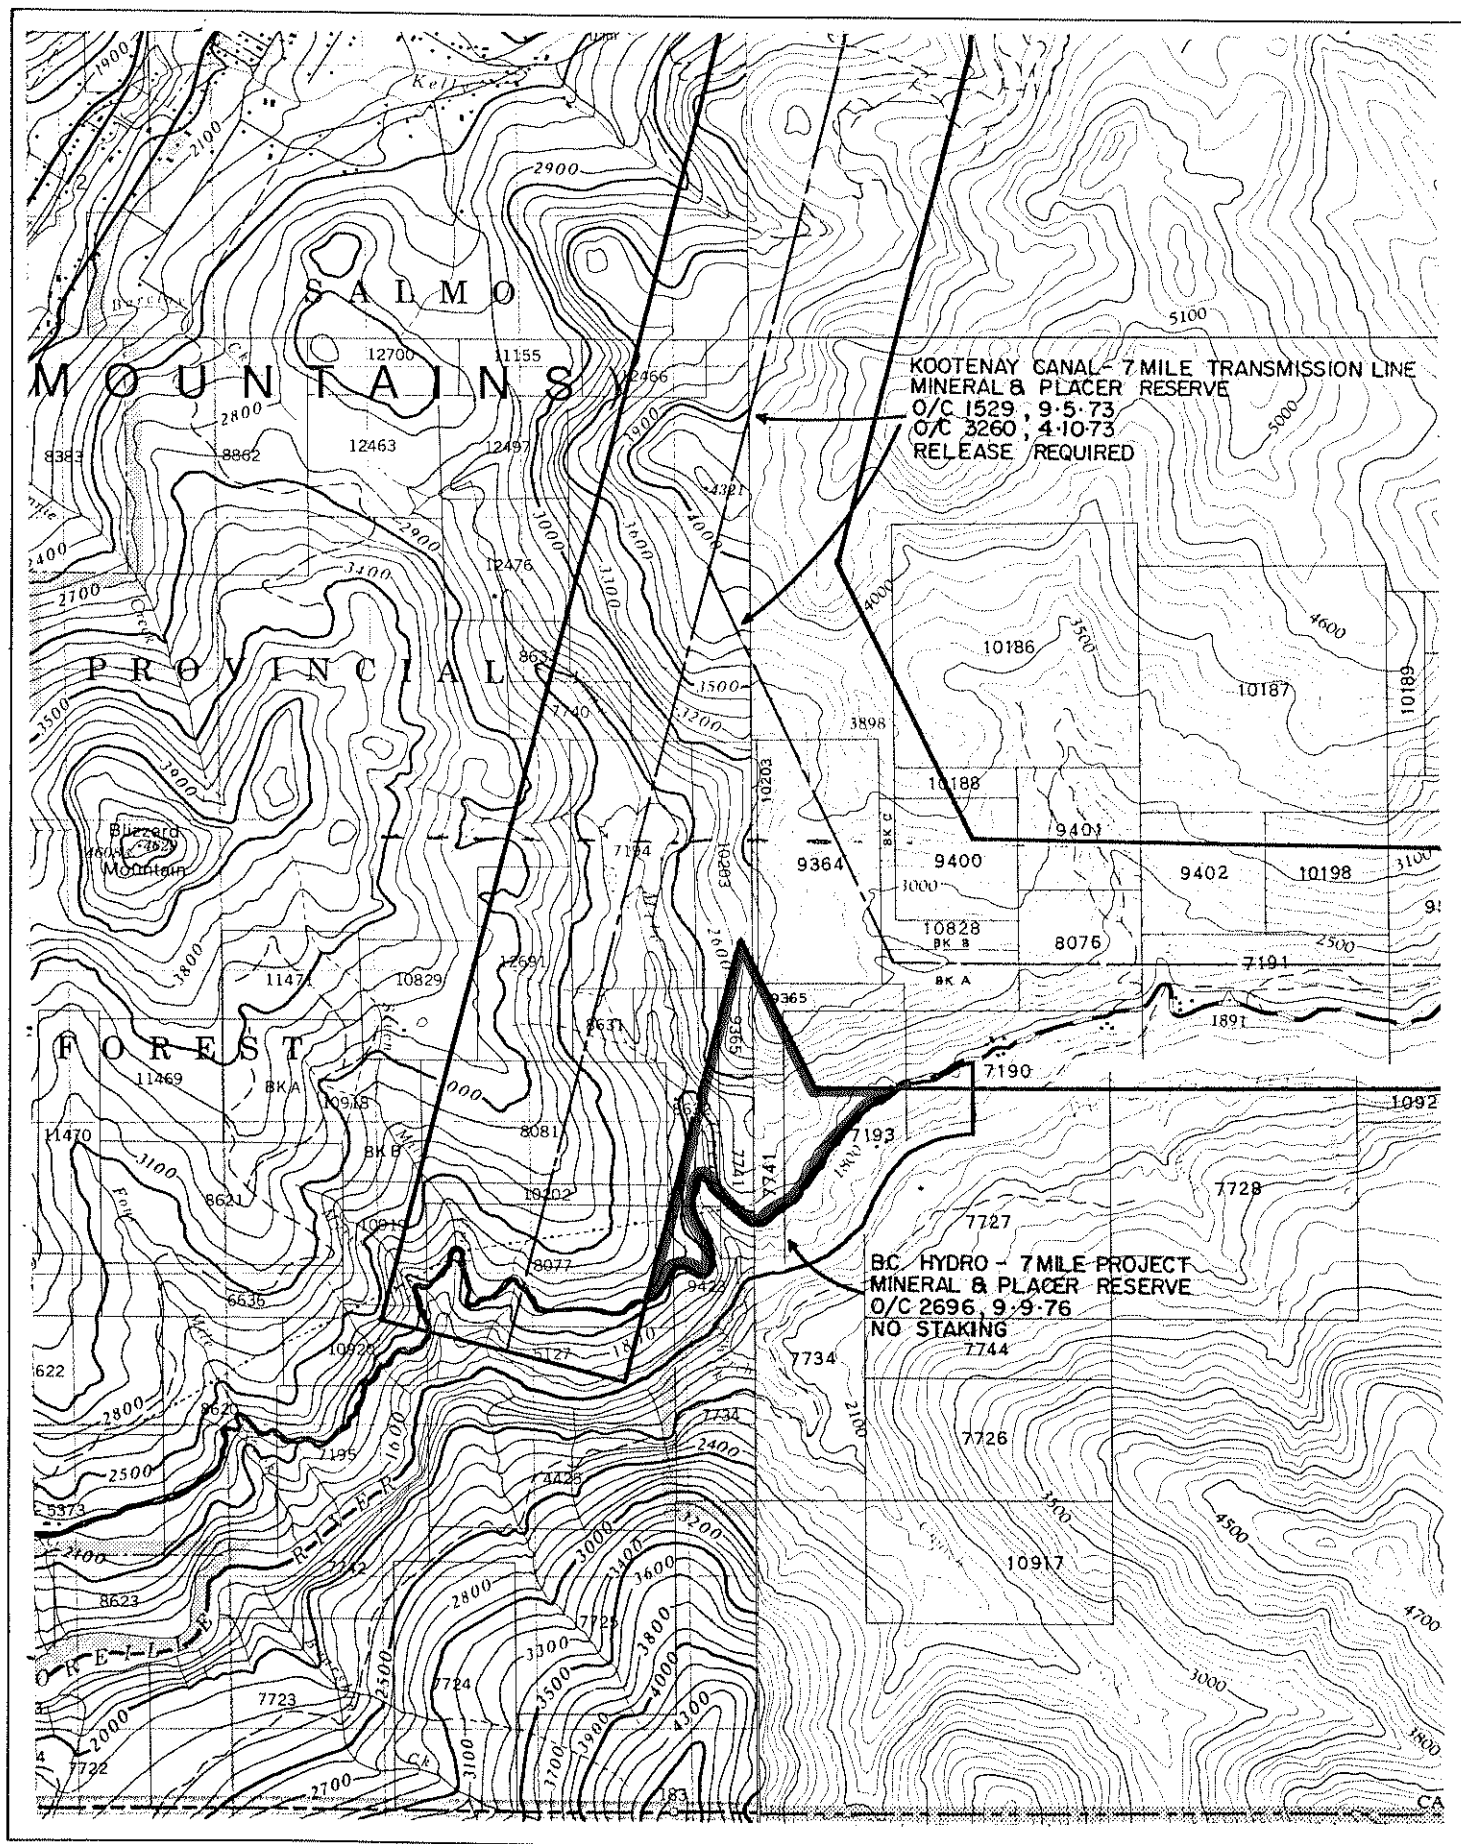

Province of
British Columbia
 Ministry of Mines and
 Petroleum Resources

FILE 113(438)

SCALE: 1:50,000

CONTOUR INTERVAL: 100 FEET

MINING DIVISION(S) NELSON	MINERAL TITLES DRAUGHTING ROOM, VICTORIA, B.C.
LAND DISTRICT (S) KOOTENAY	PREPARED BY: KEVIN TOWNSEND
MAP NO(S) M82F/3W,4E ; M82F/3W, 4E	DATE: APRIL 18, 1977