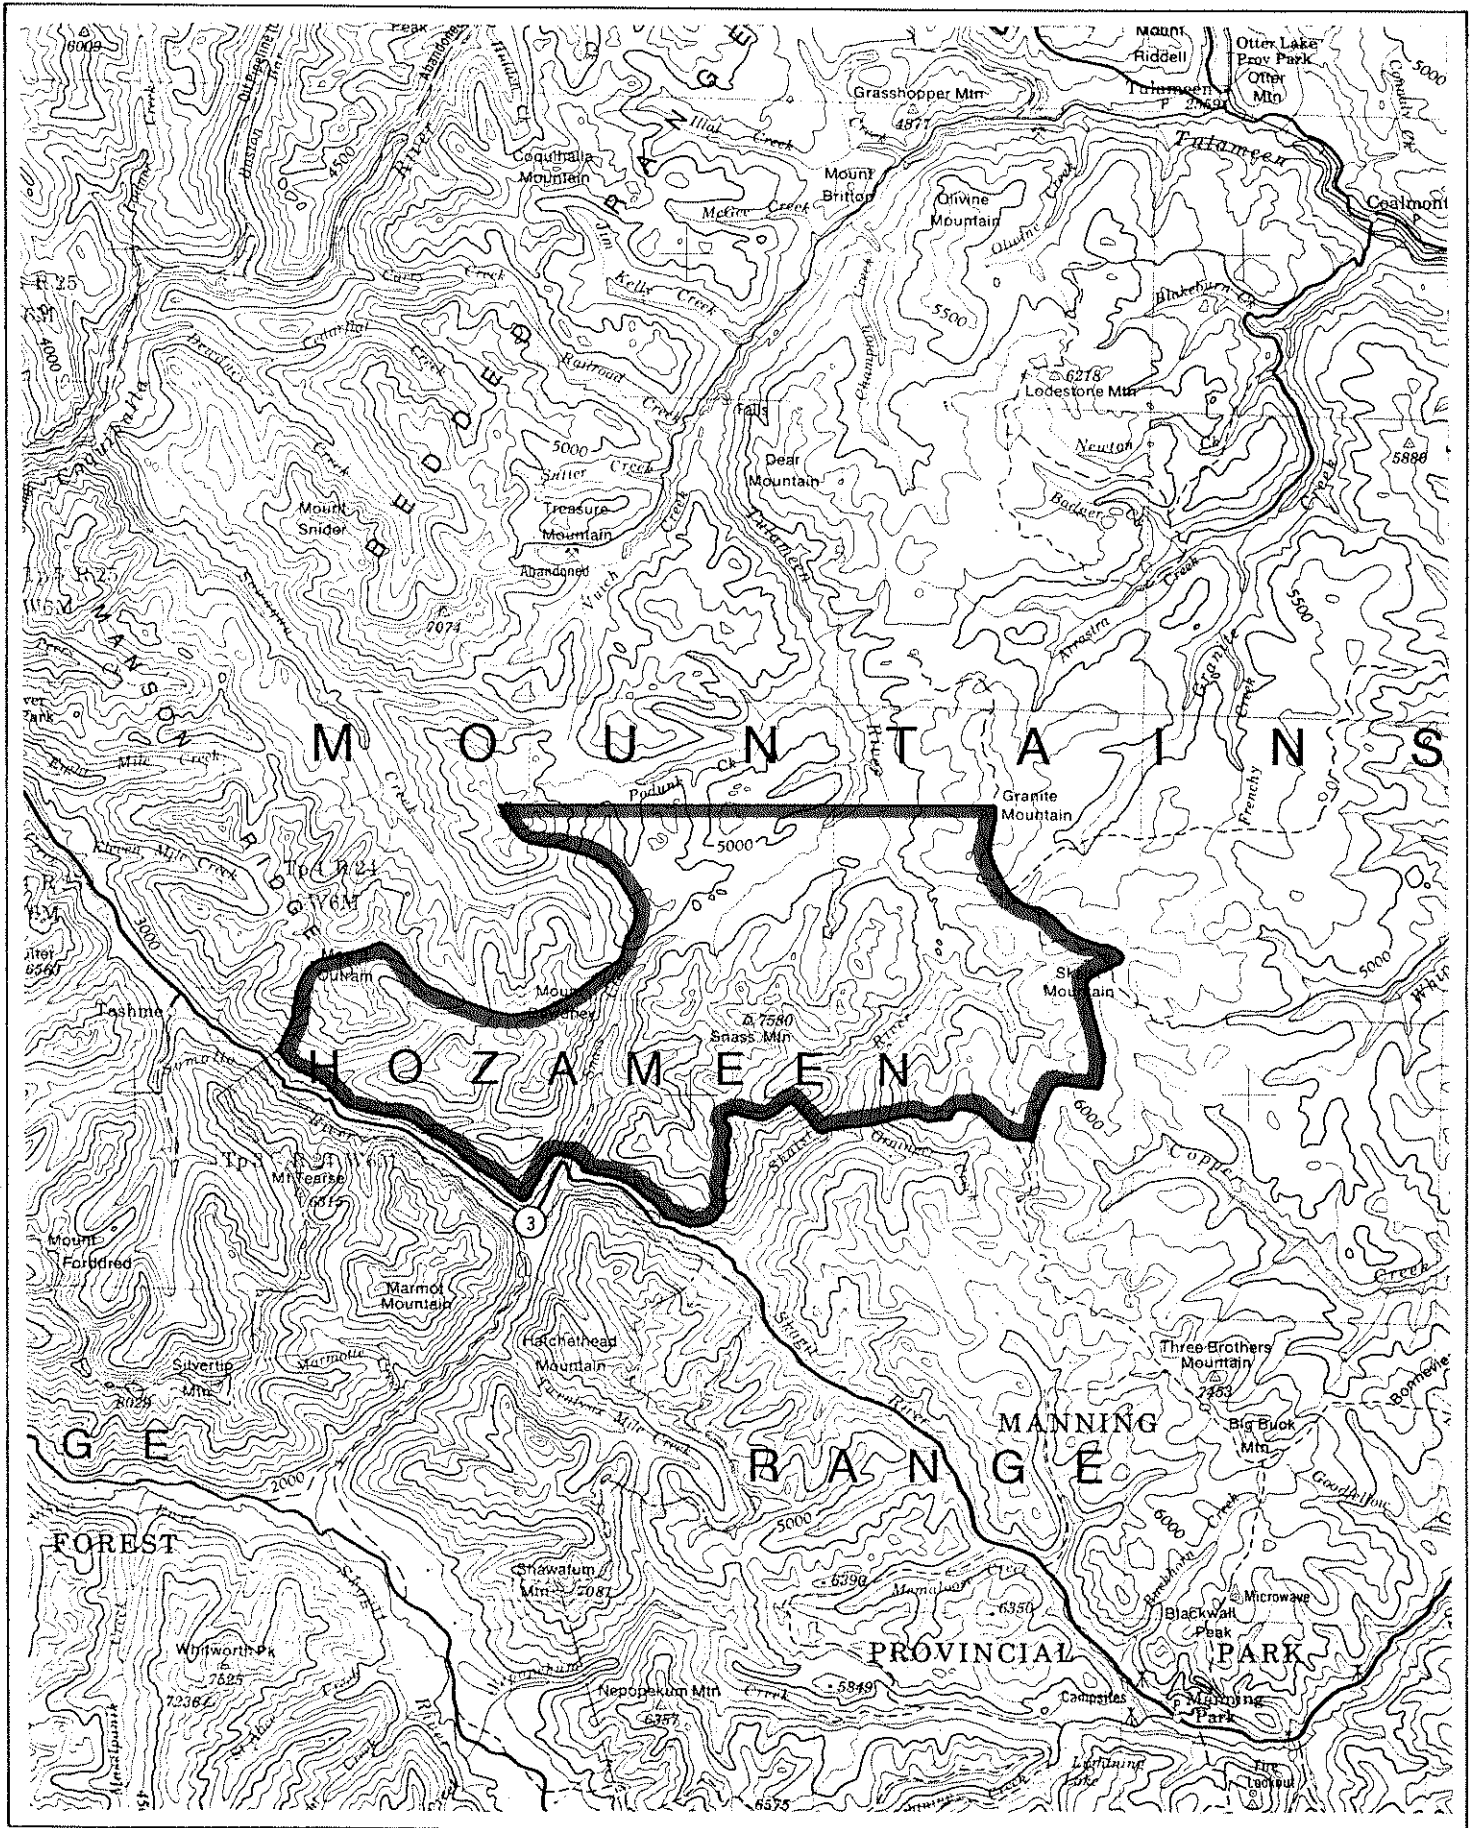

Province of
British Columbia
 Ministry of Mines and
 Petroleum Resources
 Mineral Resources Branch

FILE 113 (461)

SCALE: 1:250,000

CONTOUR INTERVAL: 500 FEET

MINING DIVISION(S) NEW WESTMINSTER SIMILKAMEEN	MINERAL TITLES DRAUGHTING ROOM, VICTORIA, B.C.
LAND DISTRICT (S) YALE DIVISION YALE	PREPARED BY: S. HOFFMANN
MAP NO(S) 92H/2W,3E,6E & 7W	DATE: OCTOBER 26, 1977