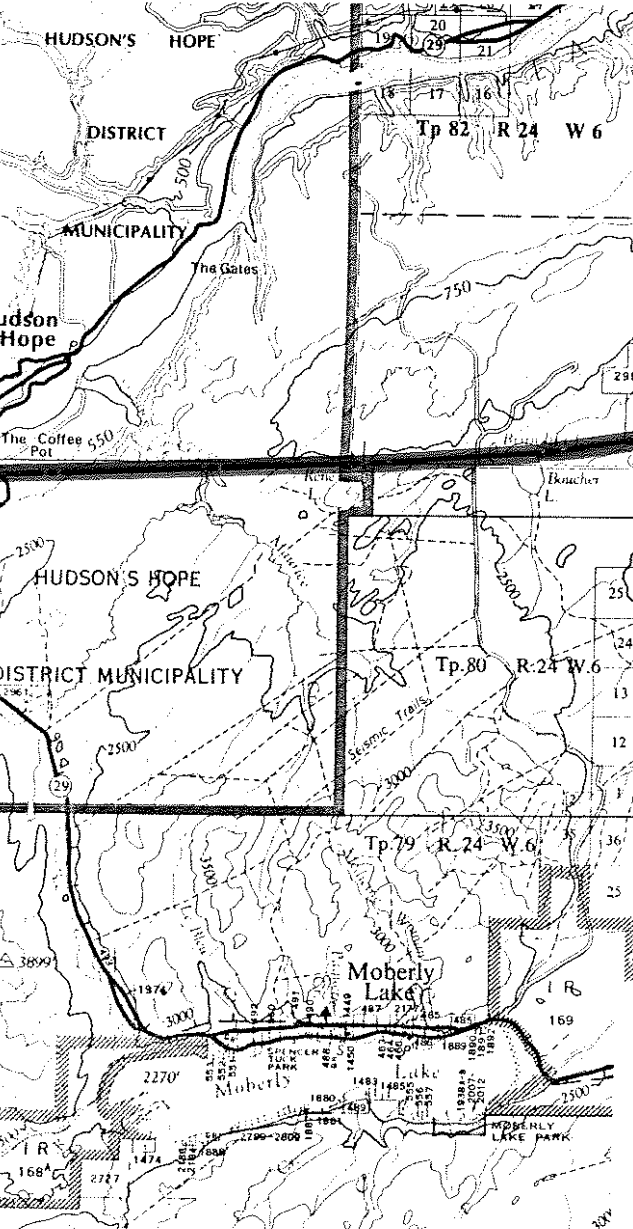

Mineral Resources Branch - Titles Division

SCALE 1:4 MILES

MINING DIVISION(S) LIARD	MINERAL TITLES DRAUGHTING ROOM, VICTORIA, B.C.
LAND DISTRICT(S) PEACE RIVER	PREPARED BY: KEVIN TOWNSEND
MAP NO(S) 93 P/13E-W 94 A/2W, 3E-W, 4E-W	DATE: JULY 11, 1977