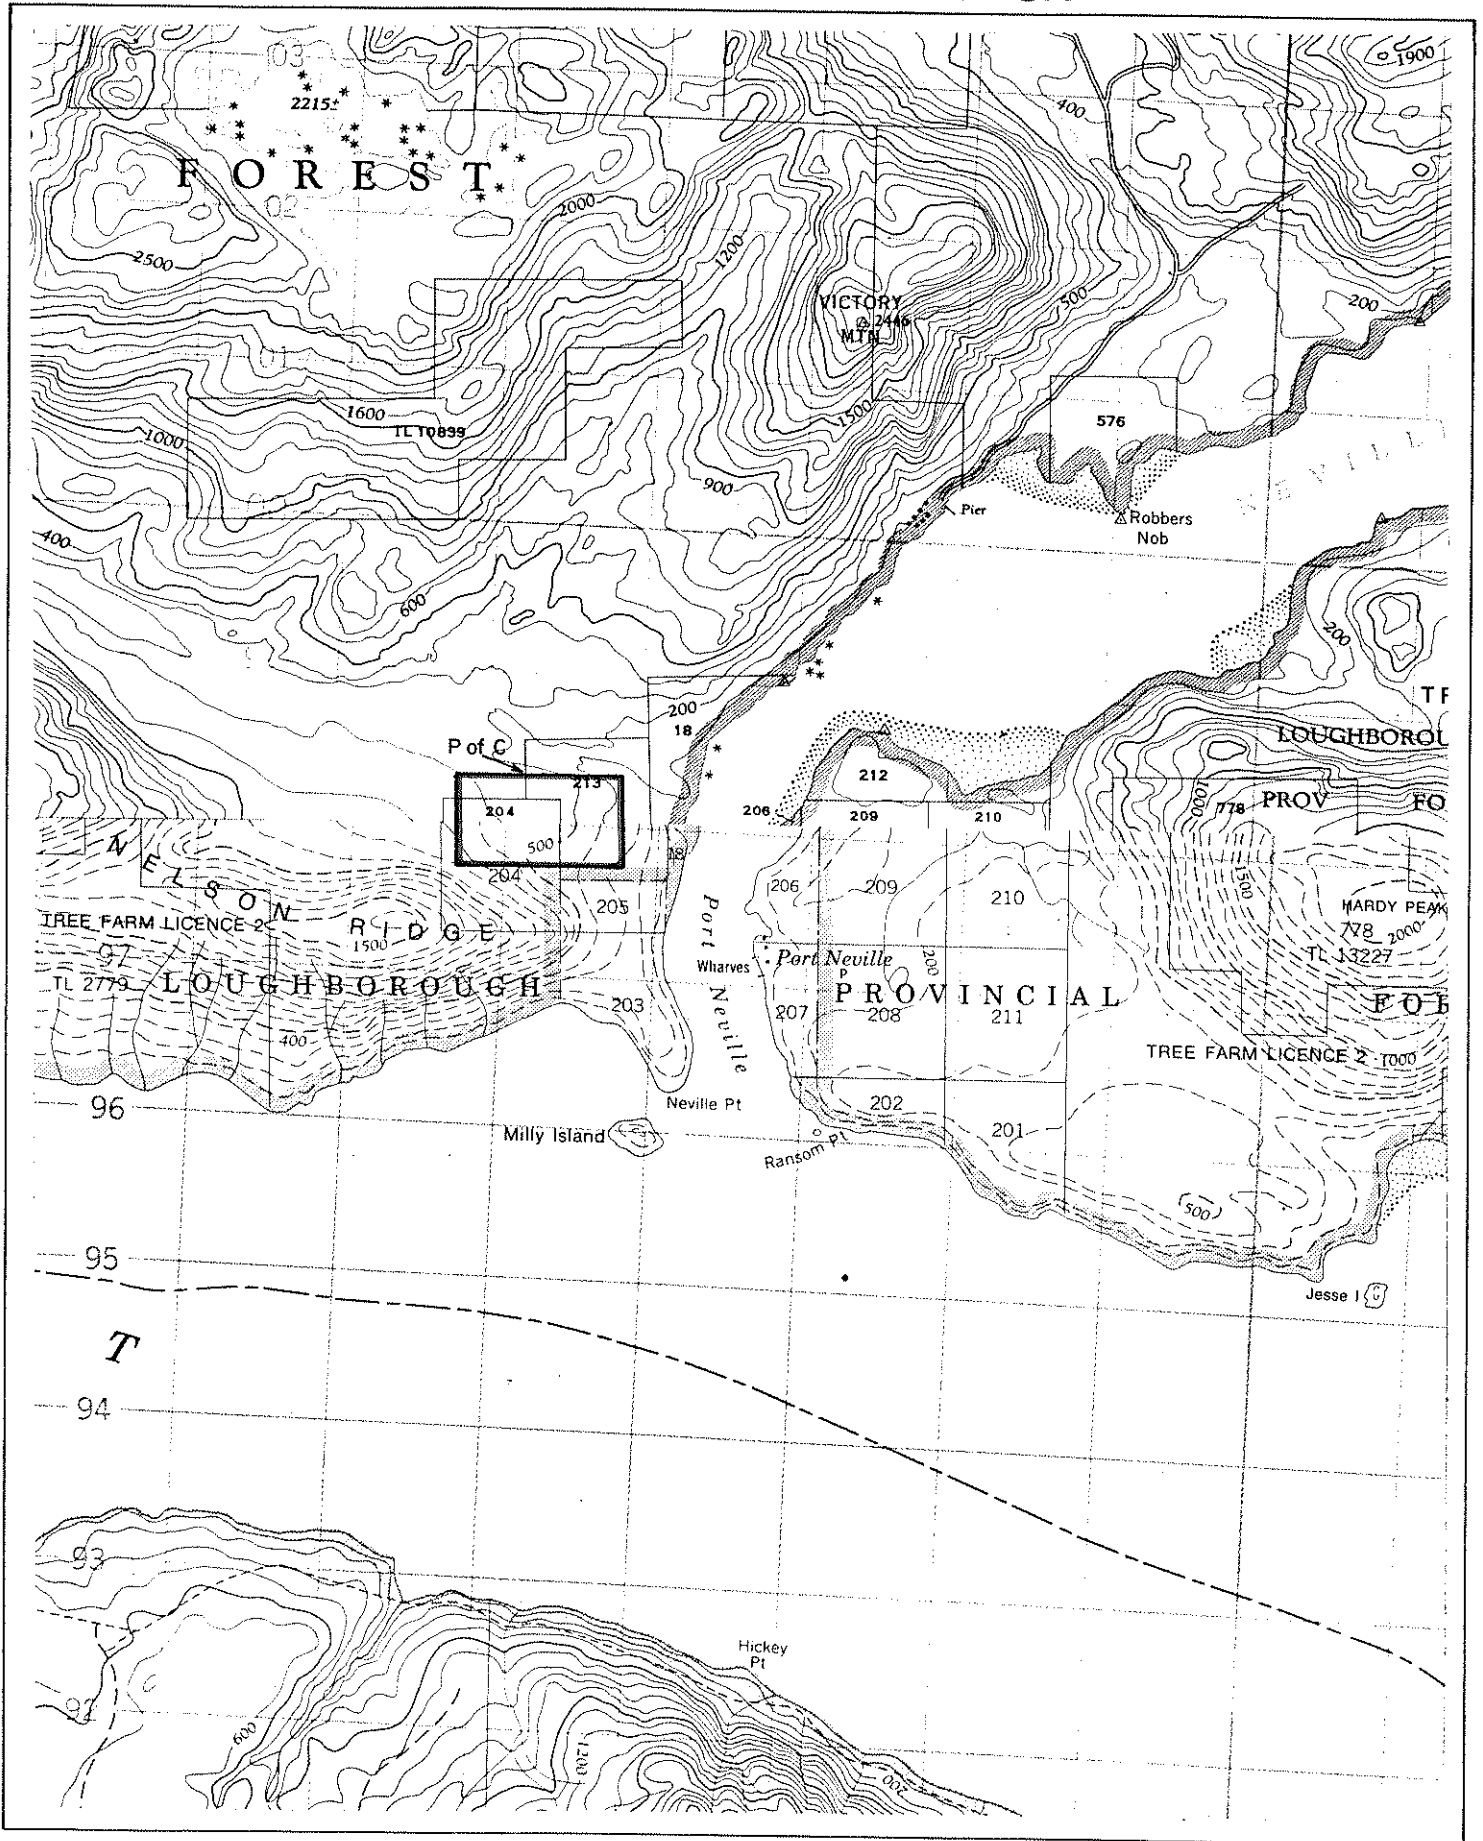

Province of British Columbia

Ministry of Mines and Petroleum Resources

FILE 113(441)

Mineral Resources Branch

SCALE: 1:50,000

CONTOUR INTERVAL: 100 ft.

MINING DIVISION(S) VANCOUVER	MINERAL TITLES DRAUGHTING ROOM, VICTORIA, B.C.
LAND DISTRICT(S) RANGE I, COAST	PREPARED BY: R.LAYFIELD
MAP NO(S) 92L/8E, 9E	DATE: JUNE 1, 1977.