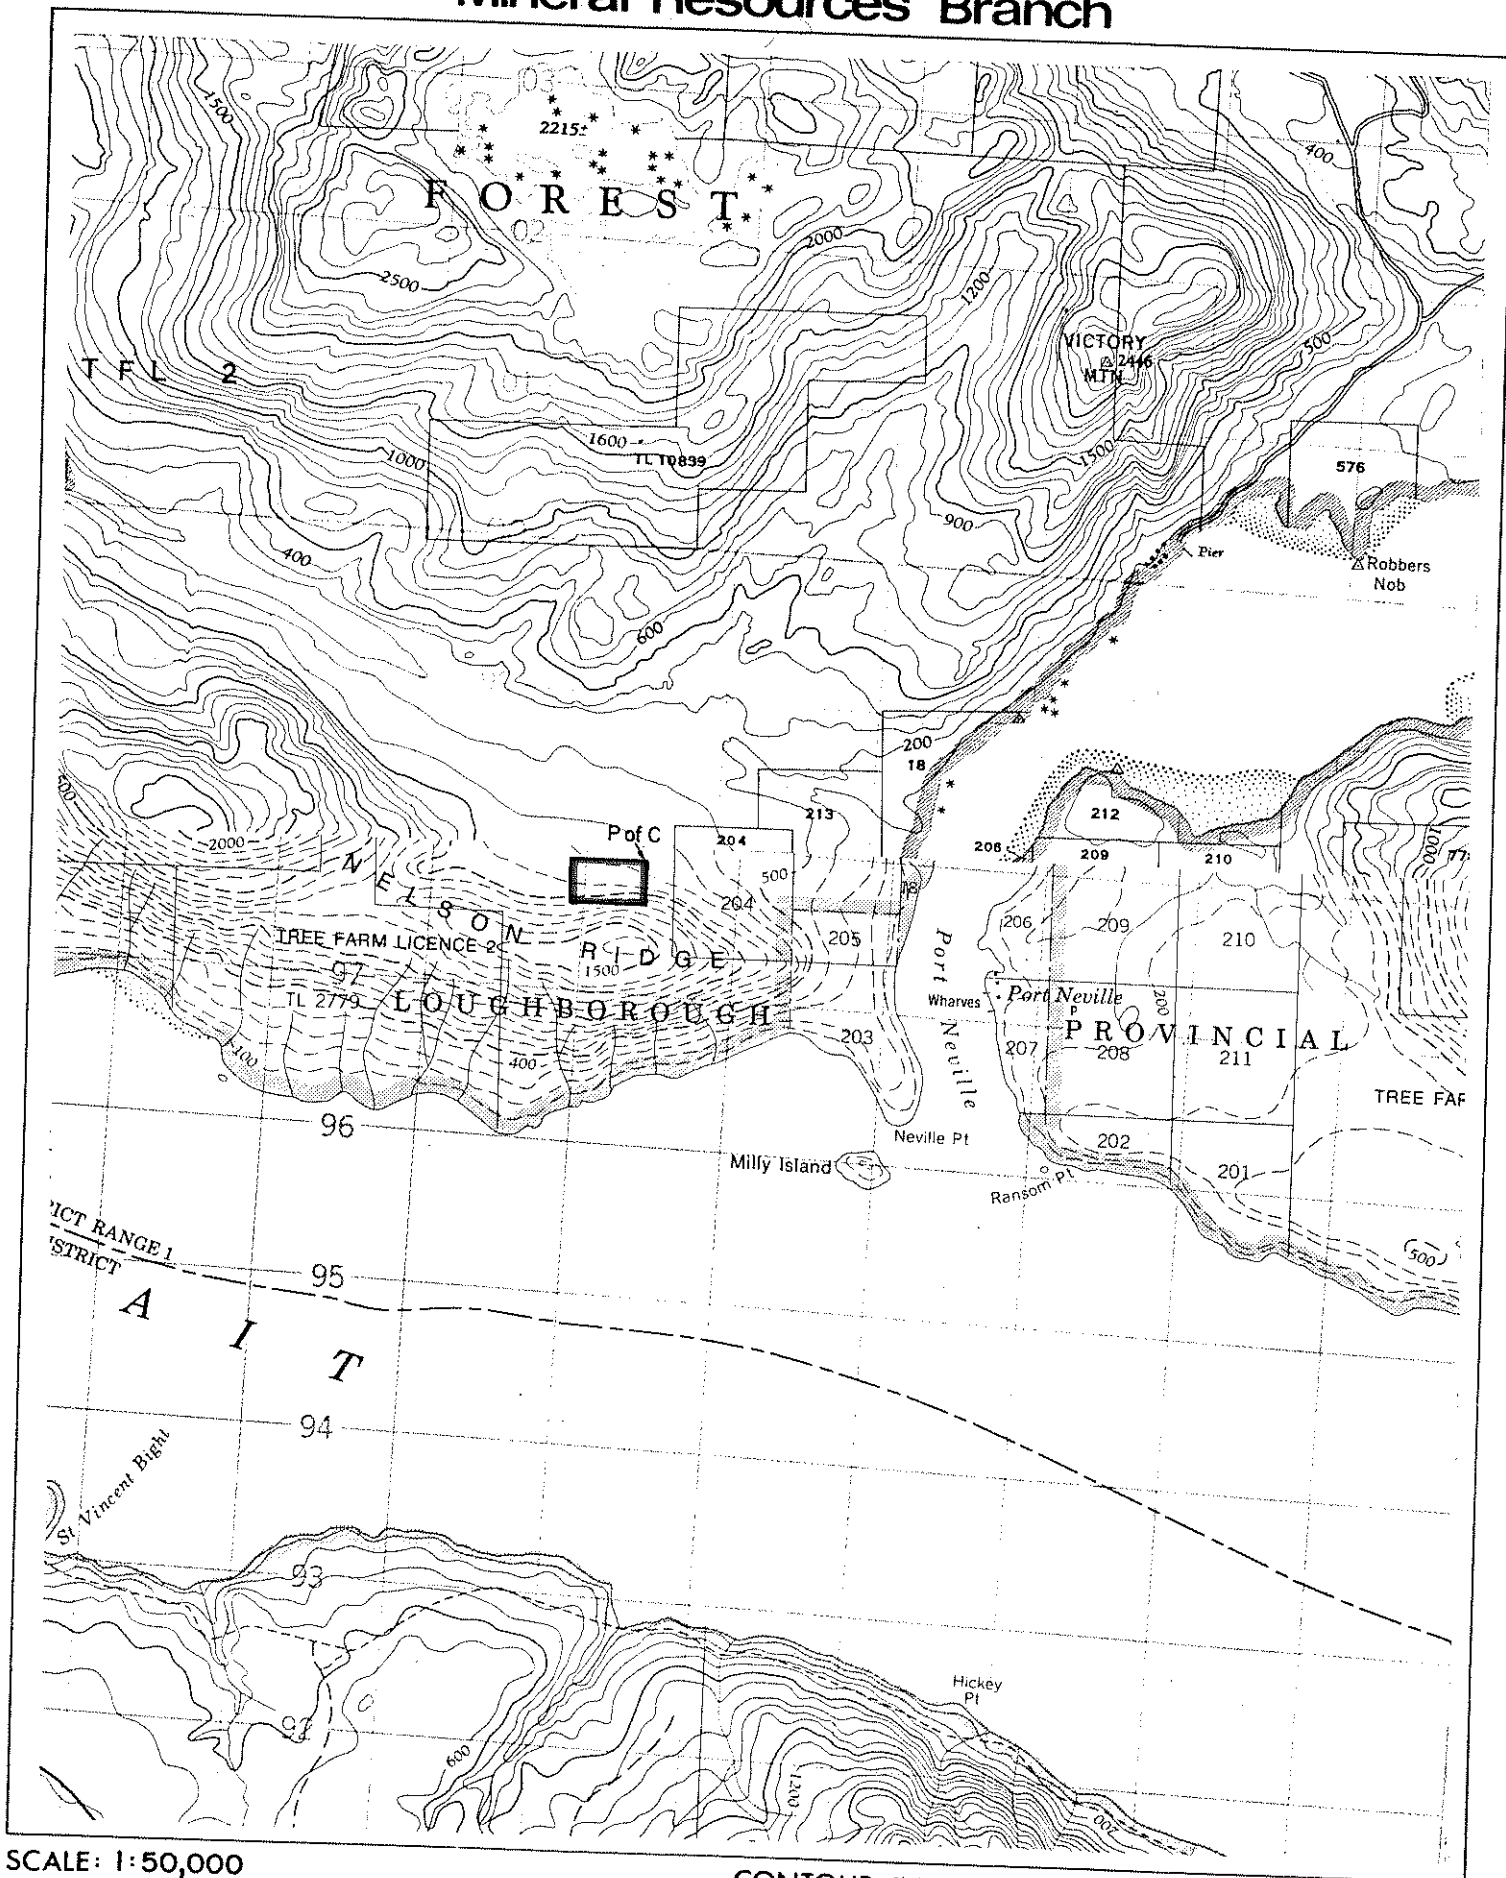

Province of
British Columbia
 Ministry of Mines and
 Petroleum Resources
 Mineral Resources Branch

FILE 113(441)

01C 2-72

SCALE: 1:50,000

CONTOUR INTERVAL: 100 ft.

MINING DIVISION(S) VANCOUVER	MINERAL TITLES DRAUGHTING ROOM, VICTORIA, B.C.
LAND DISTRICT(S) RANGE 1, COAST	PREPARED BY: R. LAYFIELD
MAP NO(S) 92L/8E	DATE: JUNE 1, 1977.