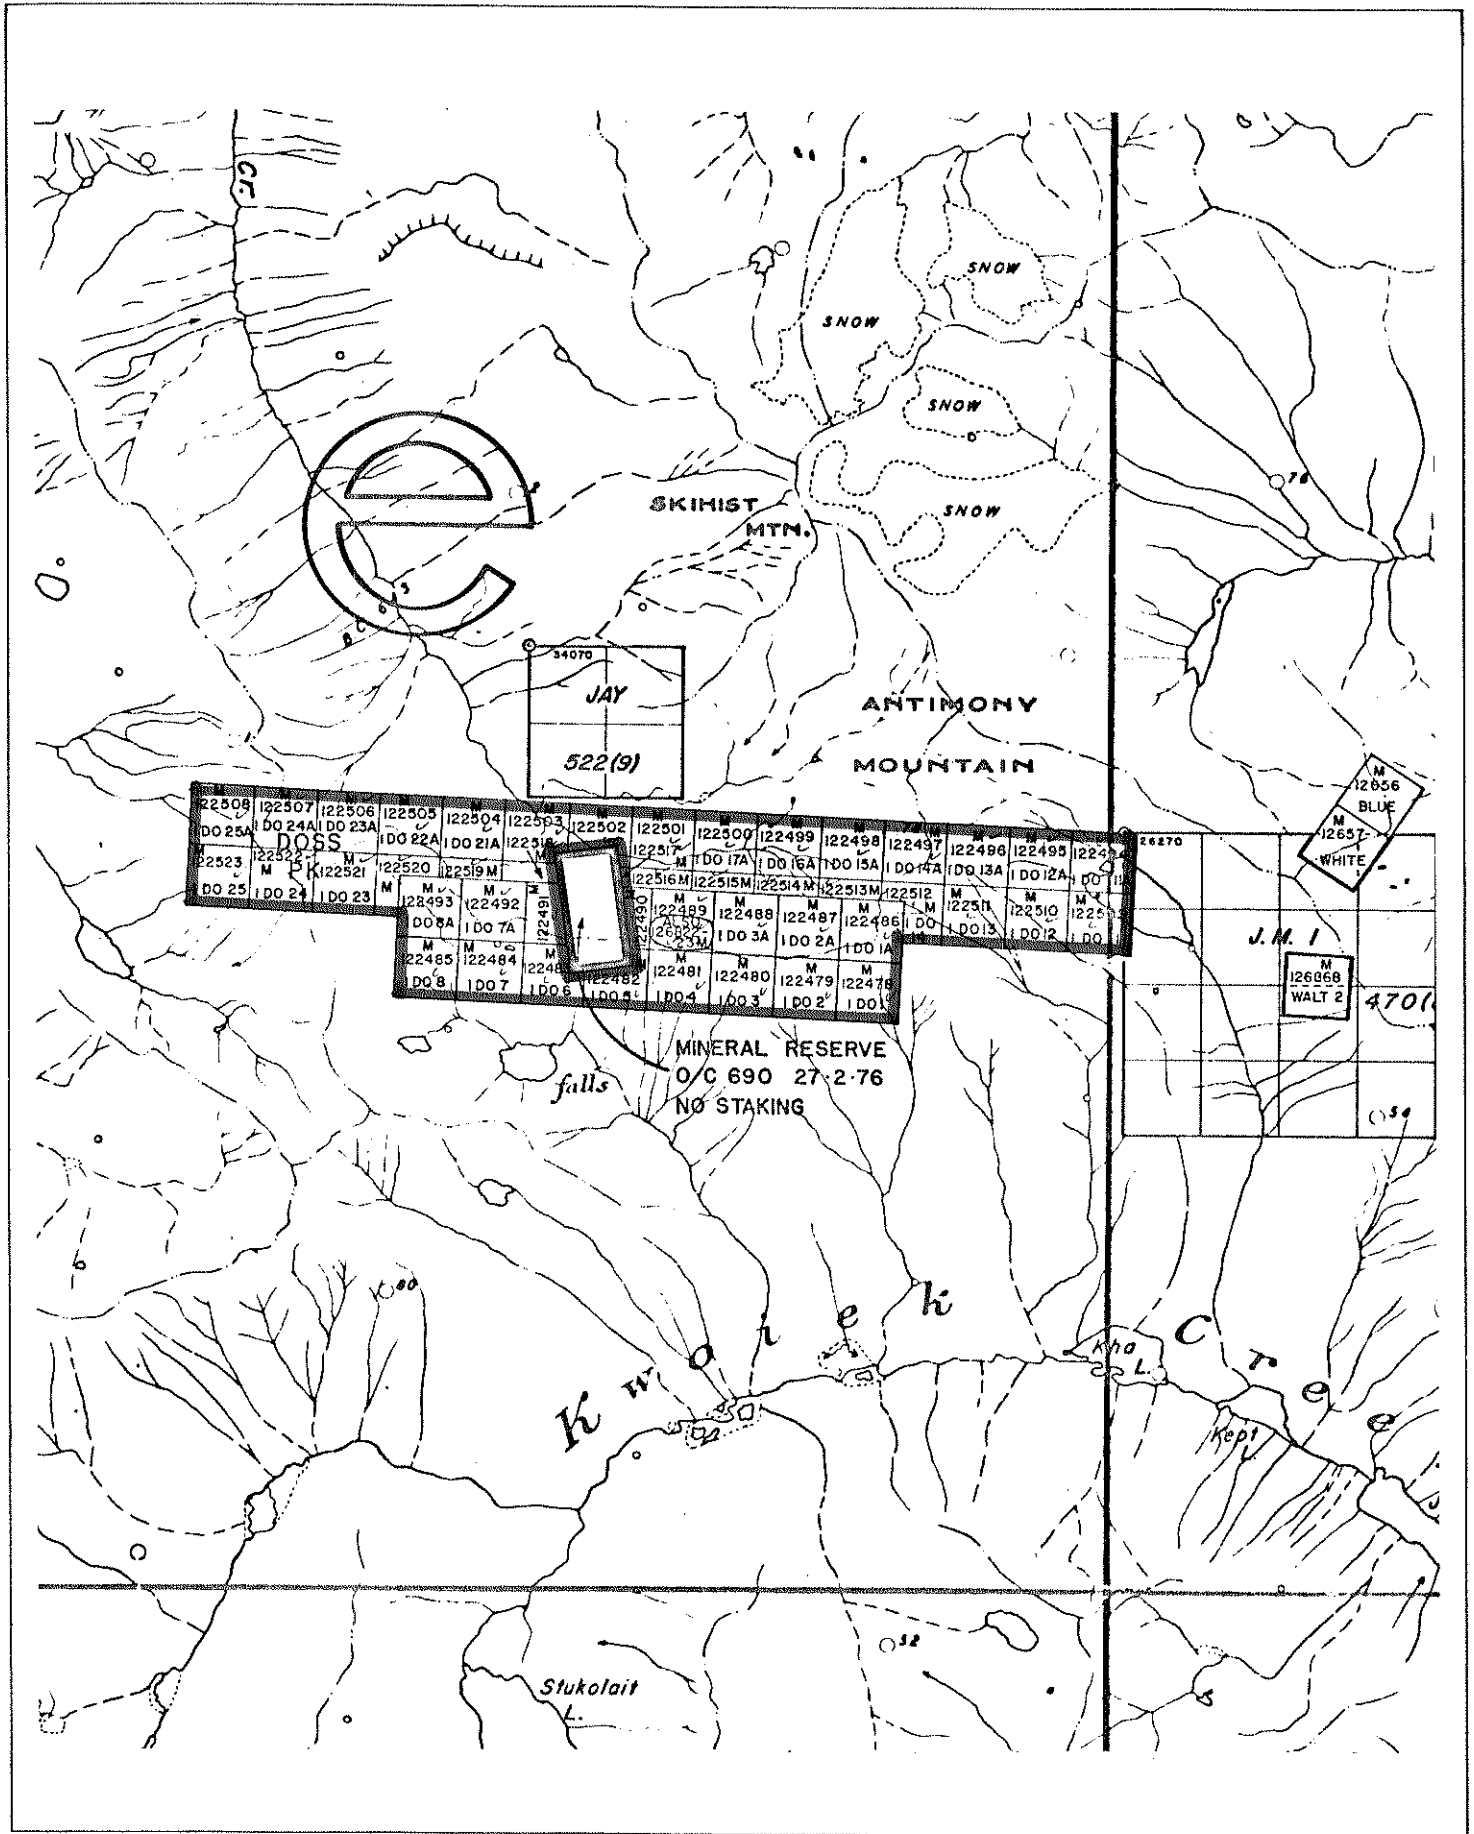

MINISTRY OF MINES AND PETROLEUM RESOURCES  
VICTORIA

SCALE: 1:50,000

MINING DIVISION(S) KAMLOOPS	MINERAL TITLES DRAUGHTING ROOM, VICTORIA, B.C.
LAND DISTRICT(S) K.D.Y.D.	PREPARED BY: S.HOFFMANN
MAP NO(S) M 92 1/4W	DATE: MARCH 21, 1977