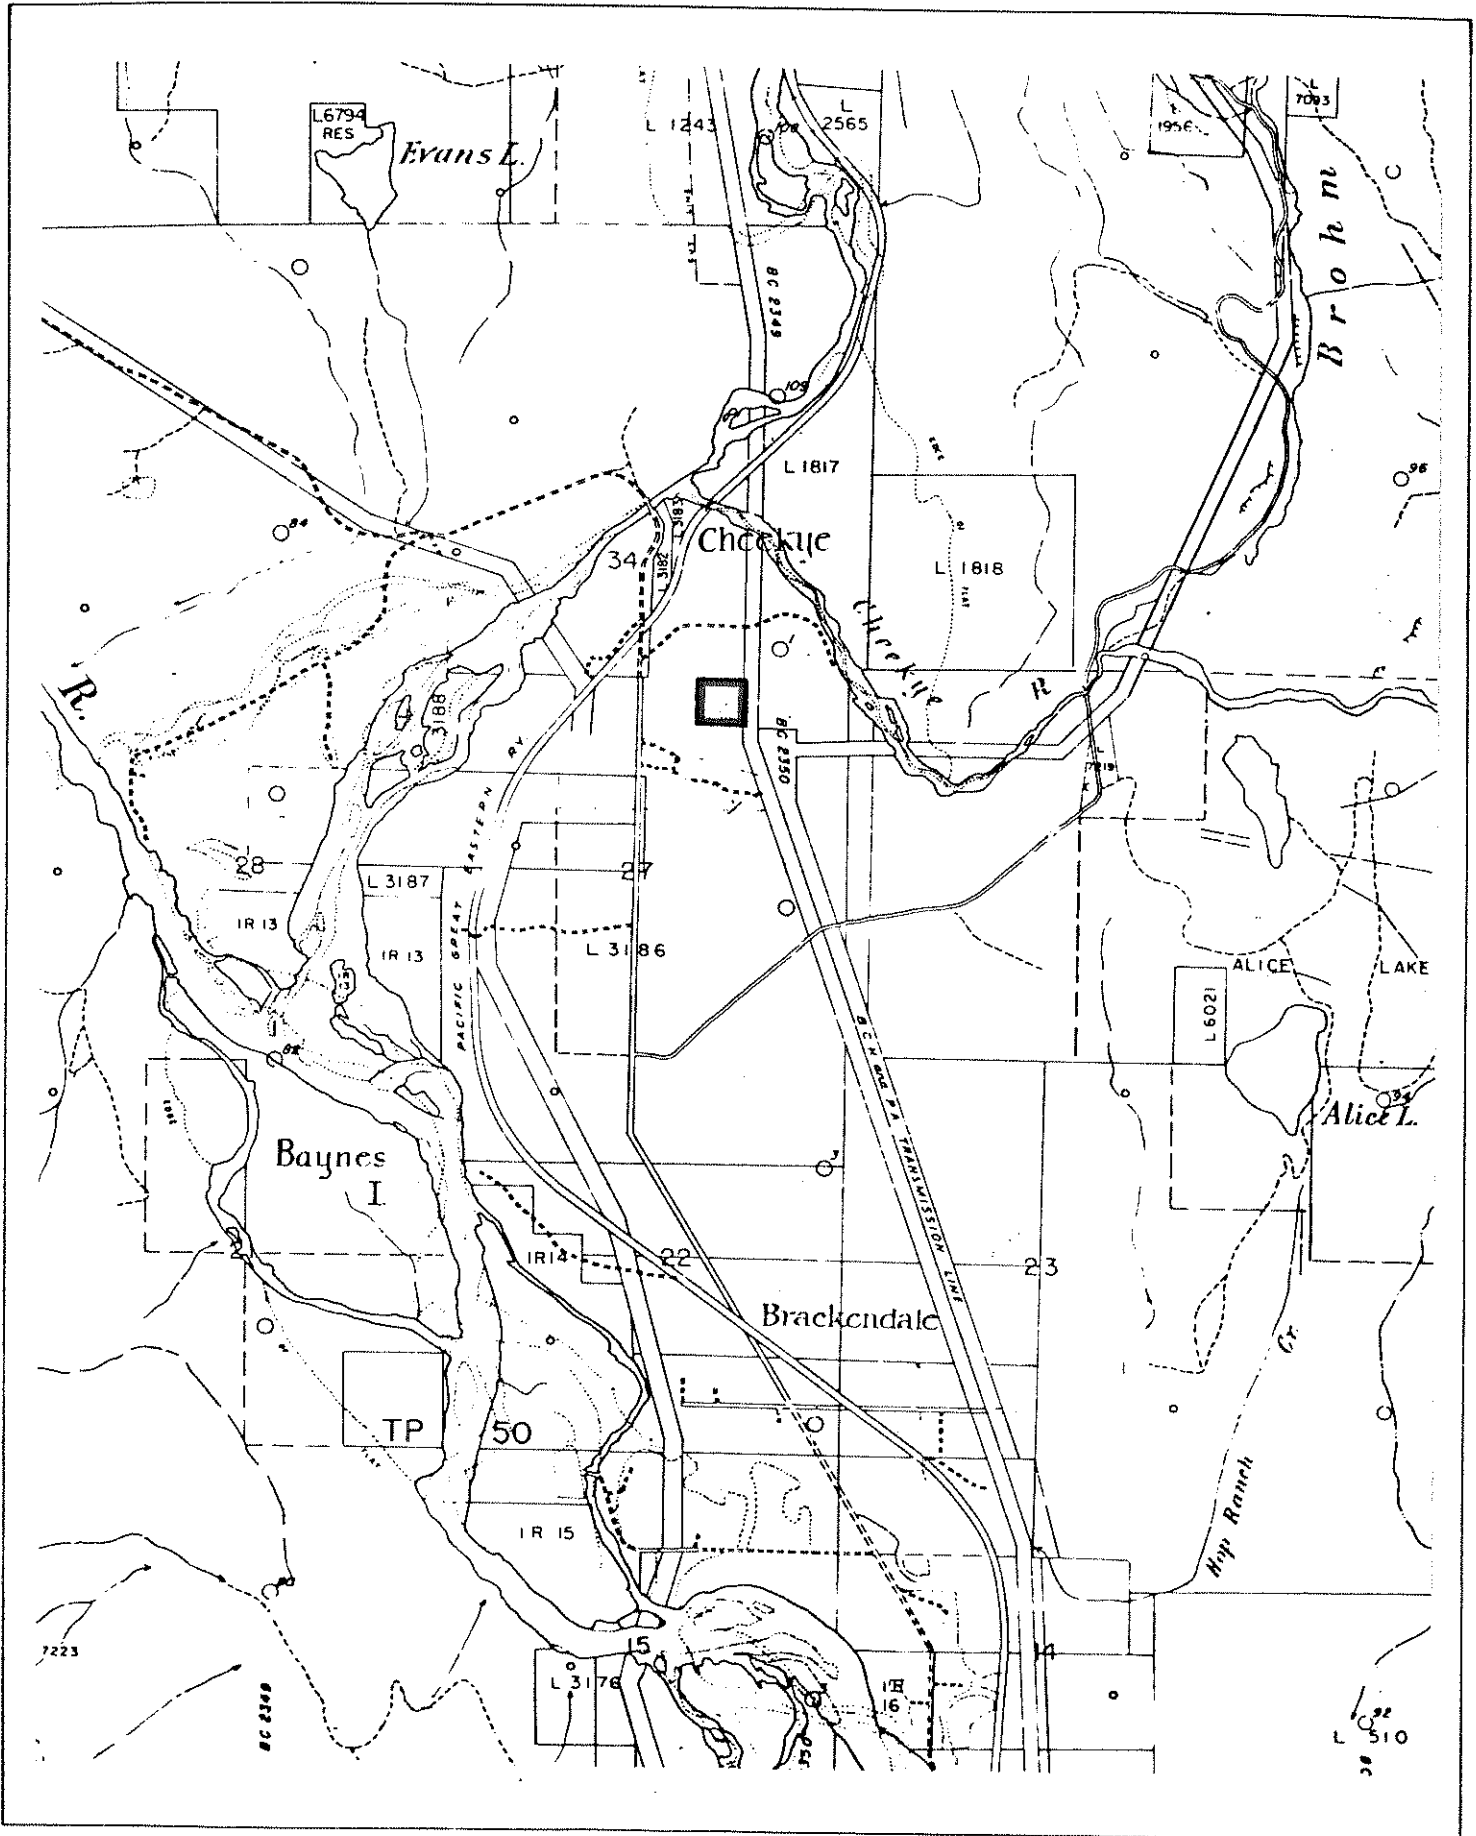

Province of
British Columbia
 Ministry of Mines and
 Petroleum Resources
 Mineral Resources Branch

FILE 113 (459)

SCALE: 1:31 680

CONTOUR INTERVAL:

MINING DIVISION(S)	VANCOUVER	MINERAL TITLES DRAUGHTING ROOM, VICTORIA, B.C.
LAND DISTRICT (S)	NEW WESTMINSTER (GROUP I)	PREPARED BY: KEN BALLANTYNE
MAP NO(S)	92 G/14 E	DATE: OCTOBER 13, 1977