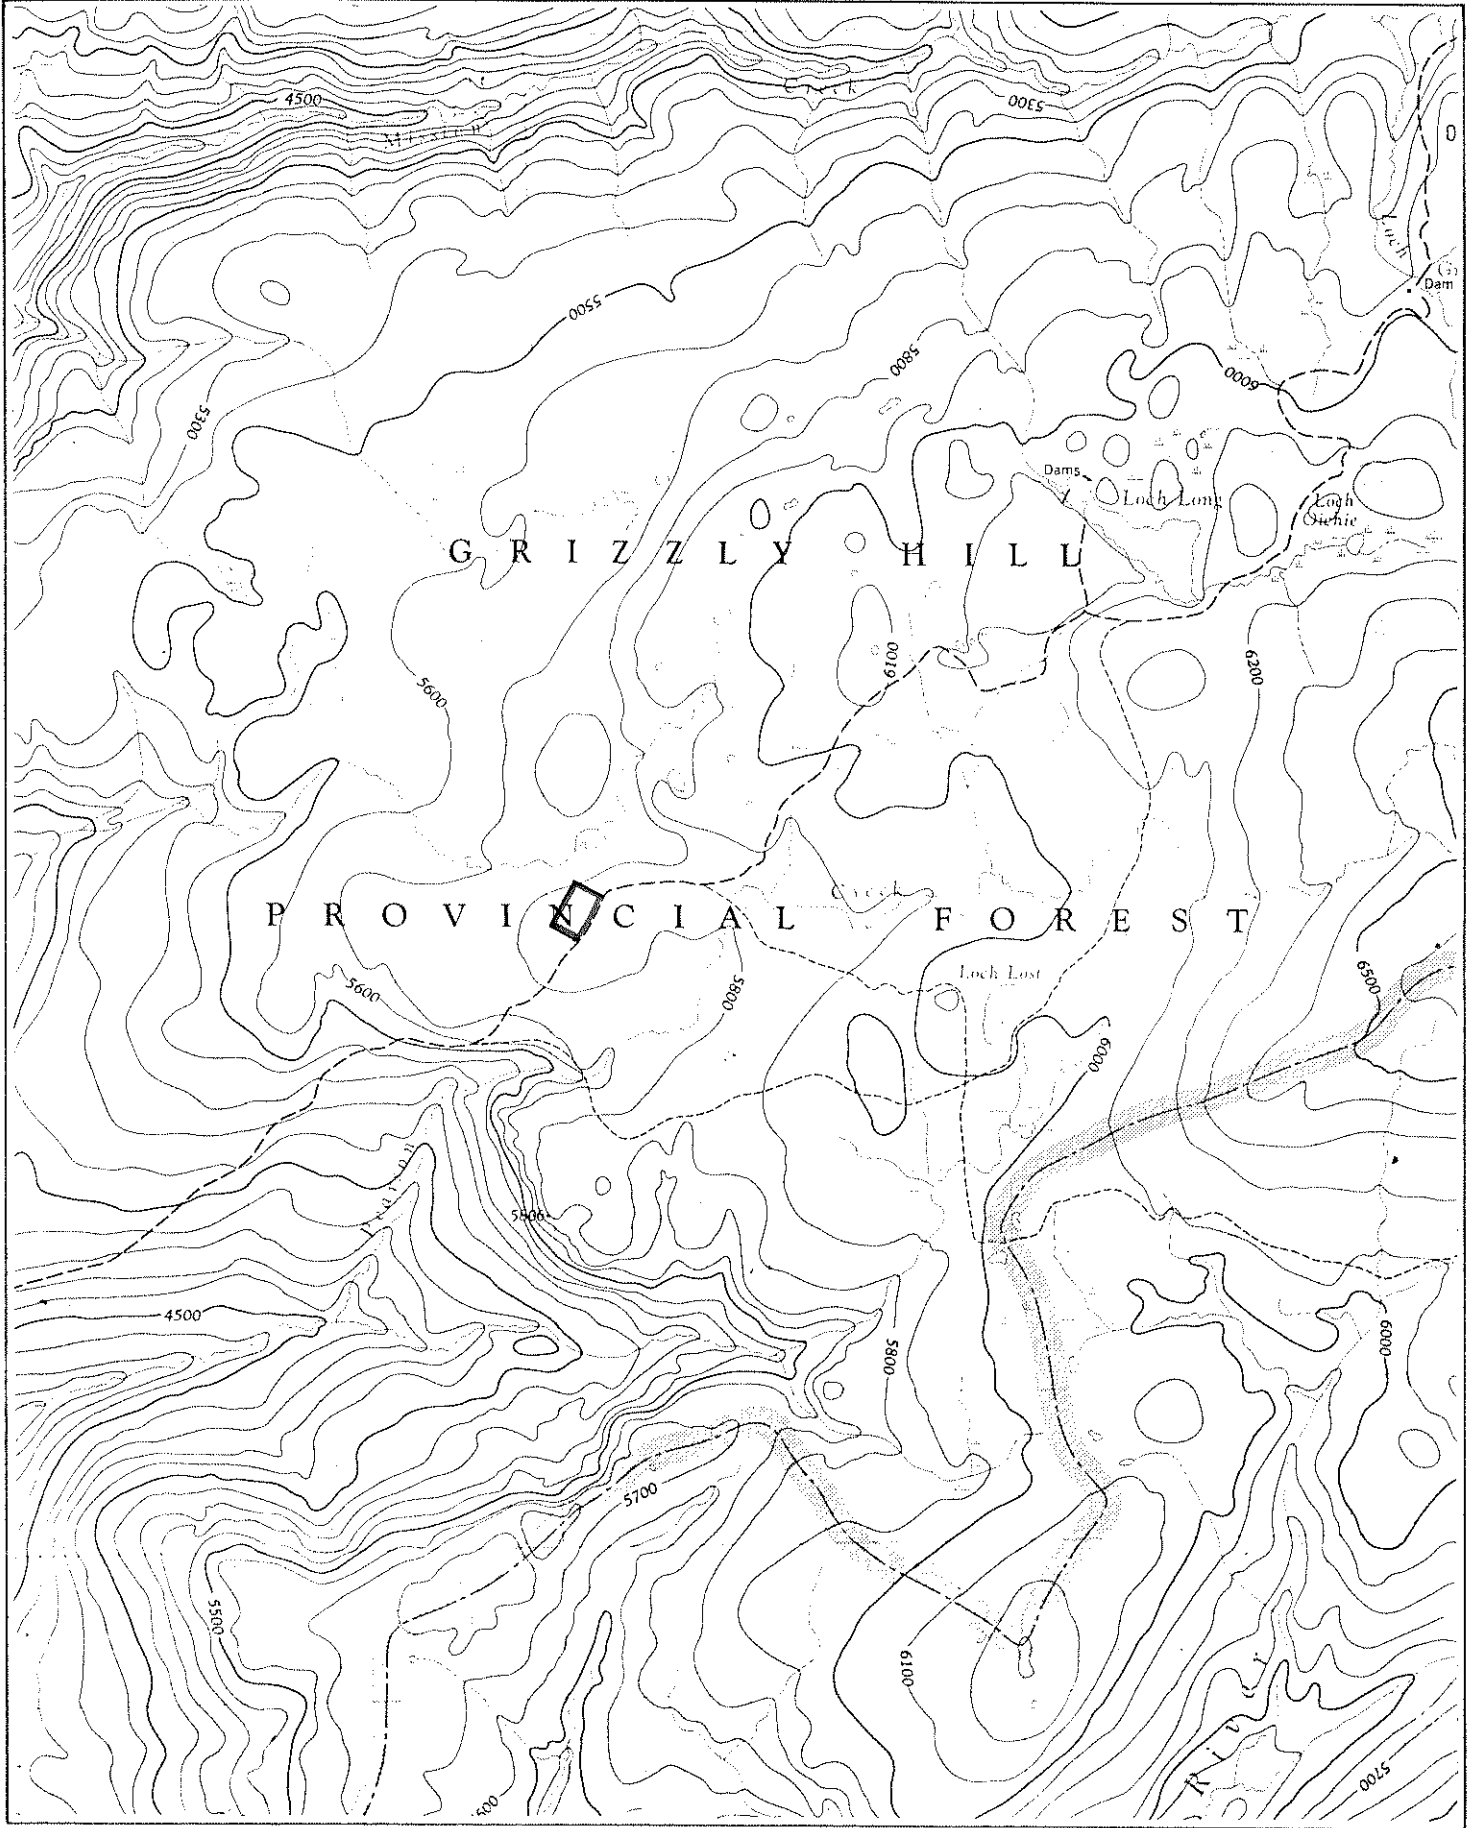

**Province of
British Columbia**
Ministry of Mines and
Petroleum Resources

FILE 113(457)

Mineral Resources Branch

SCALE: 1 : 50,000

CONTOUR INTERVAL: 100 FEET

MINING DIVISION(S) VERNON	MINERAL TITLES DRAUGHTING ROOM, VICTORIA, B.C.
LAND DISTRICT (S) OSOYOOS DIVISION OF YALE	PREPARED BY: P. CHICORELLI
MAP NO(S) 82E/15 W	DATE: SEPT. 14, 1977