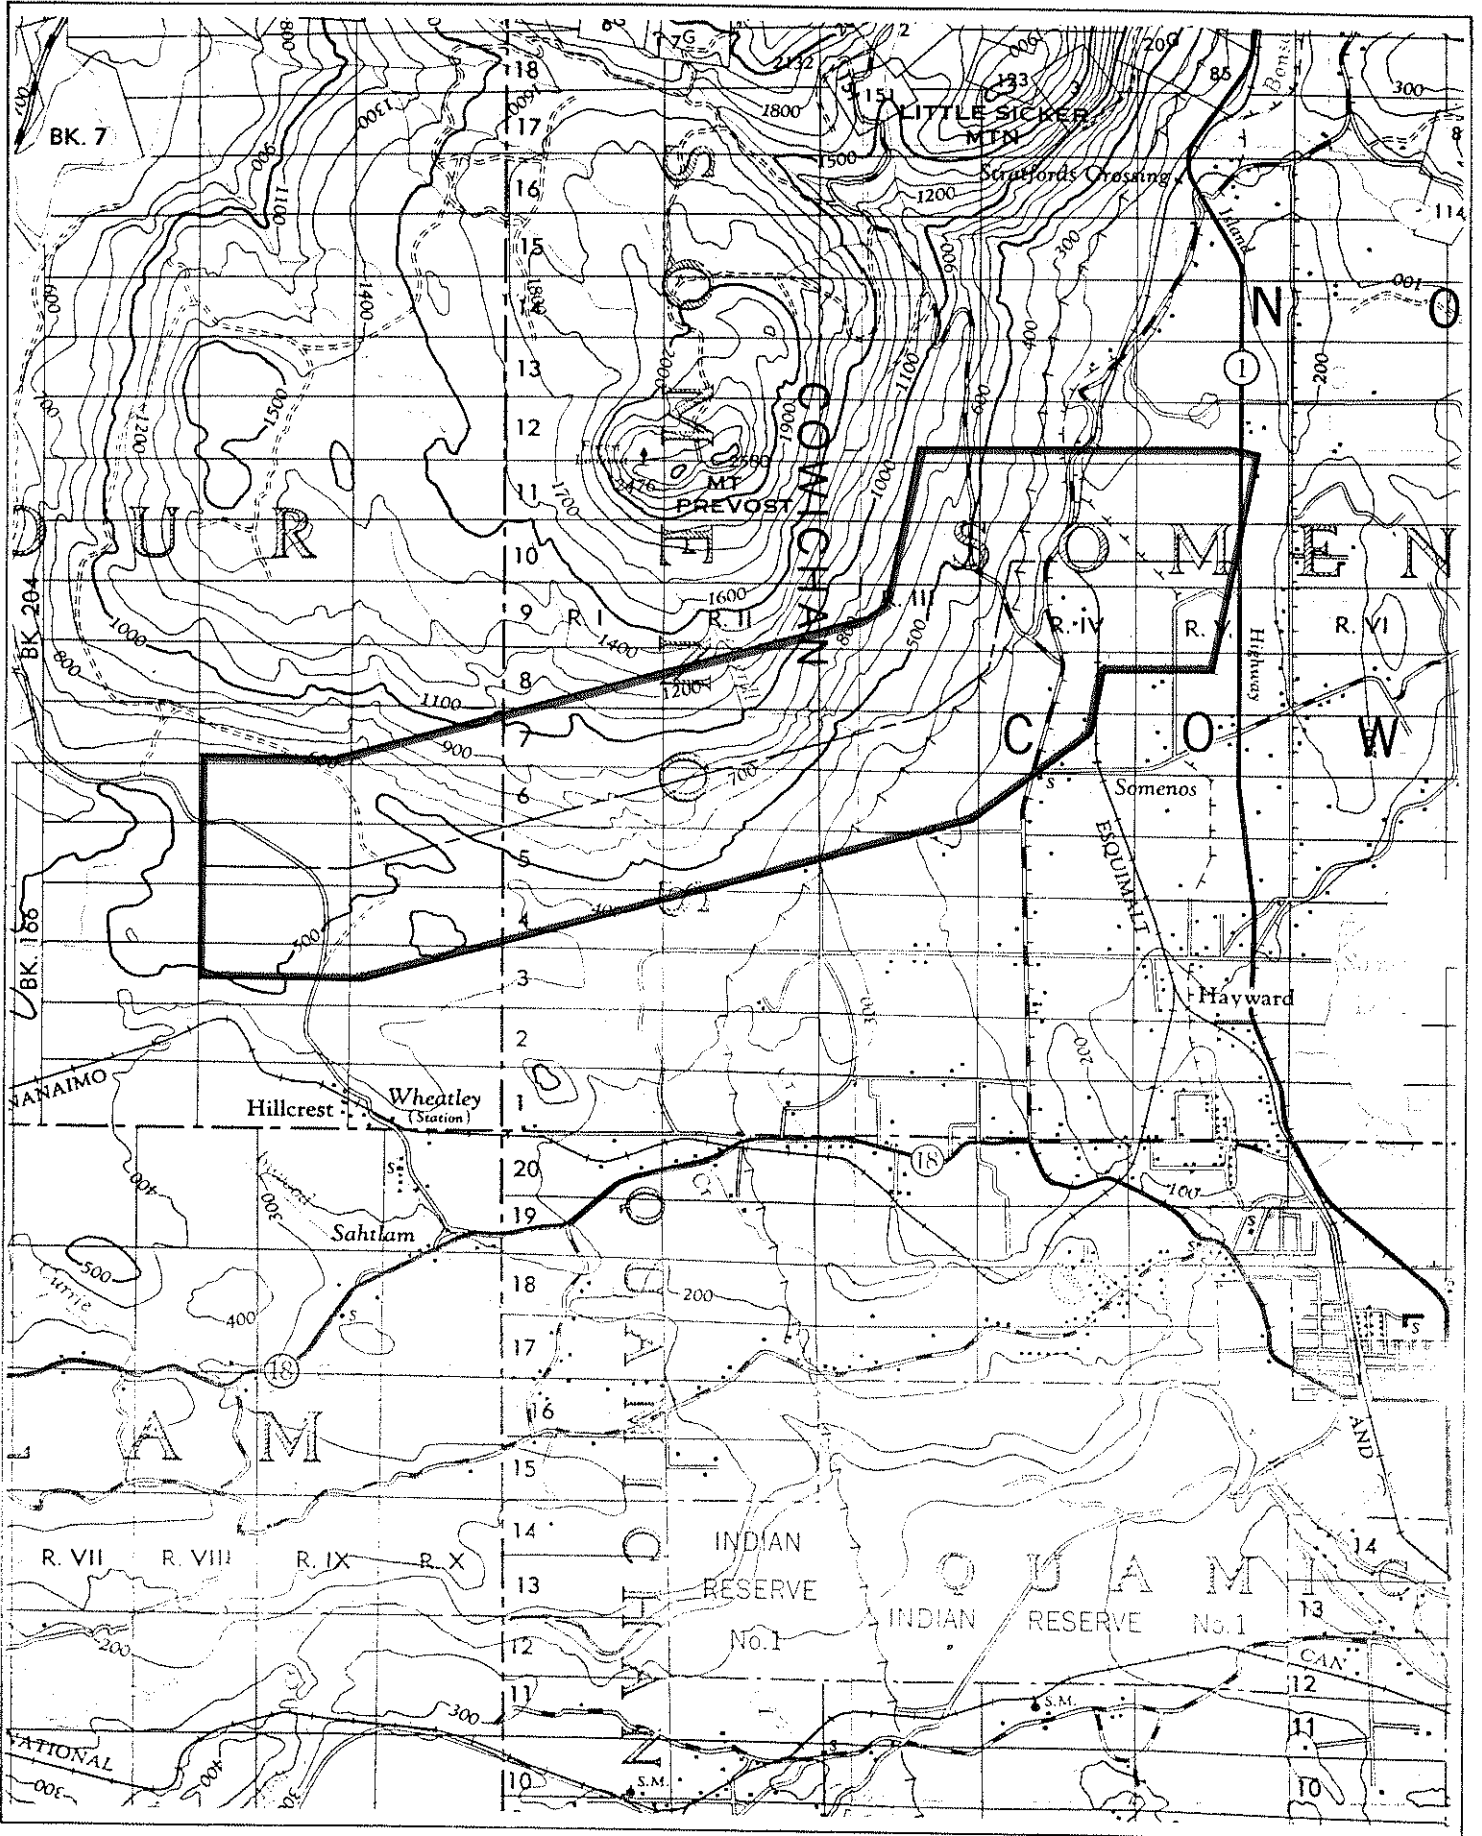

Province of
British Columbia
 Ministry of Mines and
 Petroleum Resources
 Mineral Resources Branch

FILE 113(452)

SCALE: 1:50,000

CONTOUR INTERVAL: 100 FEET

MINING DIVISION(S) VICTORIA	MINERAL TITLES DRAUGHTING ROOM, VICTORIA, B.C.
LAND DISTRICT(S) SEYMOUR & SOMENOS	PREPARED BY: P. CHICORELLI
MAP NO(S) 92B/13E-W	DATE: AUG. 9, 1977