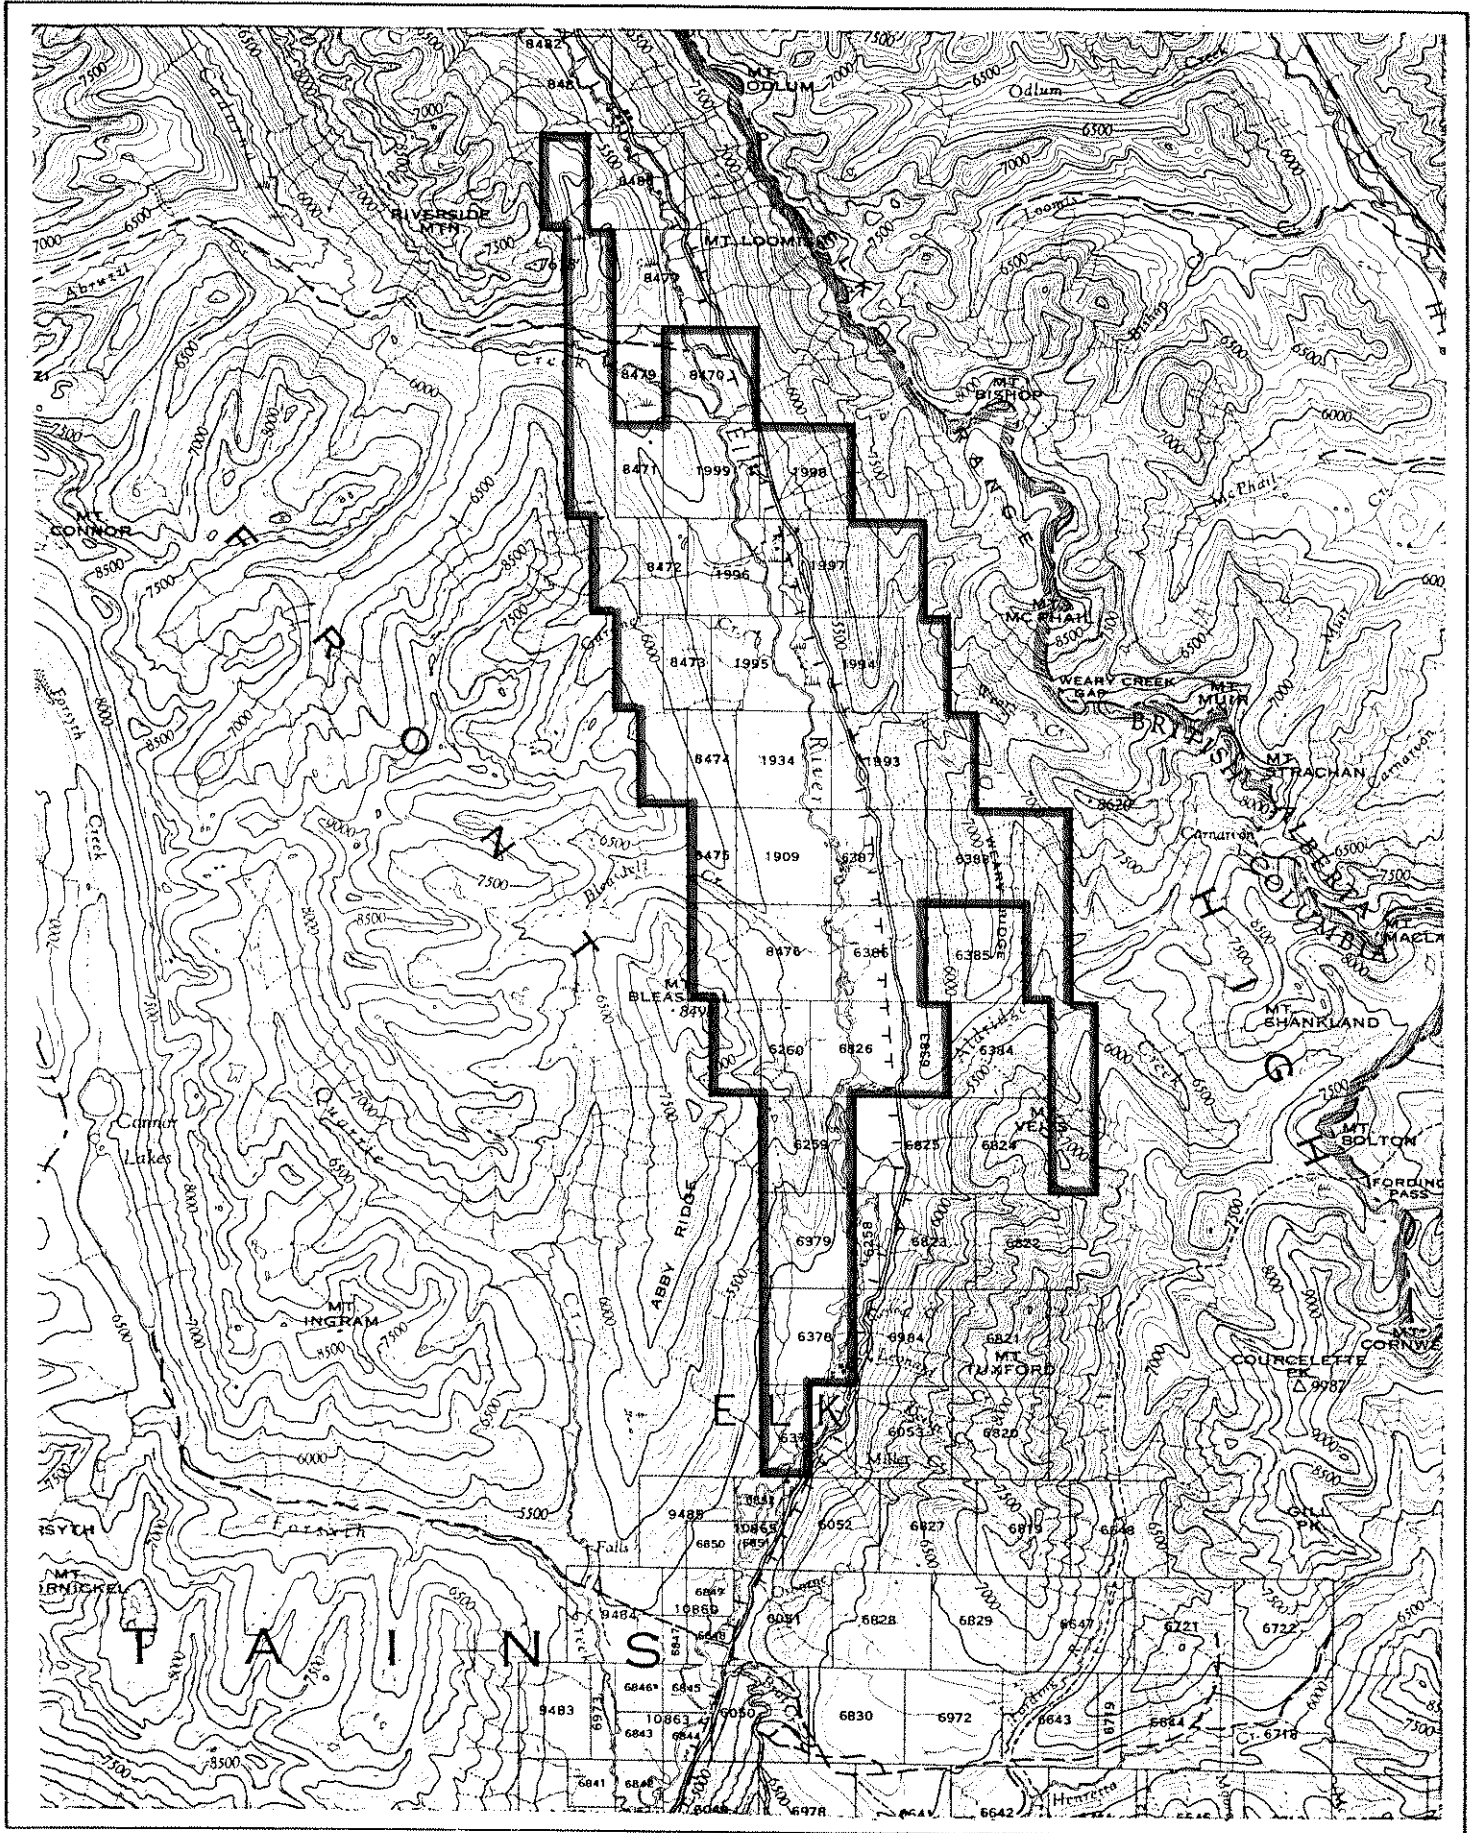

**Province of  
British Columbia**  
Ministry of Mines and  
Petroleum Resources  
Mineral Resources Branch

FILE 113 (450)

SCALE: 1: 2 MILES

CONTOUR INTERVAL: 100 FEET

MINING DIVISION(S) FORT STEELE	MINERAL TITLES DRAUGHTING ROOM, VICTORIA, B.C.
LAND DISTRICT (S) KOOTENAY	PREPARED BY: KEVIN TOWNSEND
MAP NO(S) 82 J/7W	DATE: JULY 13, 1977