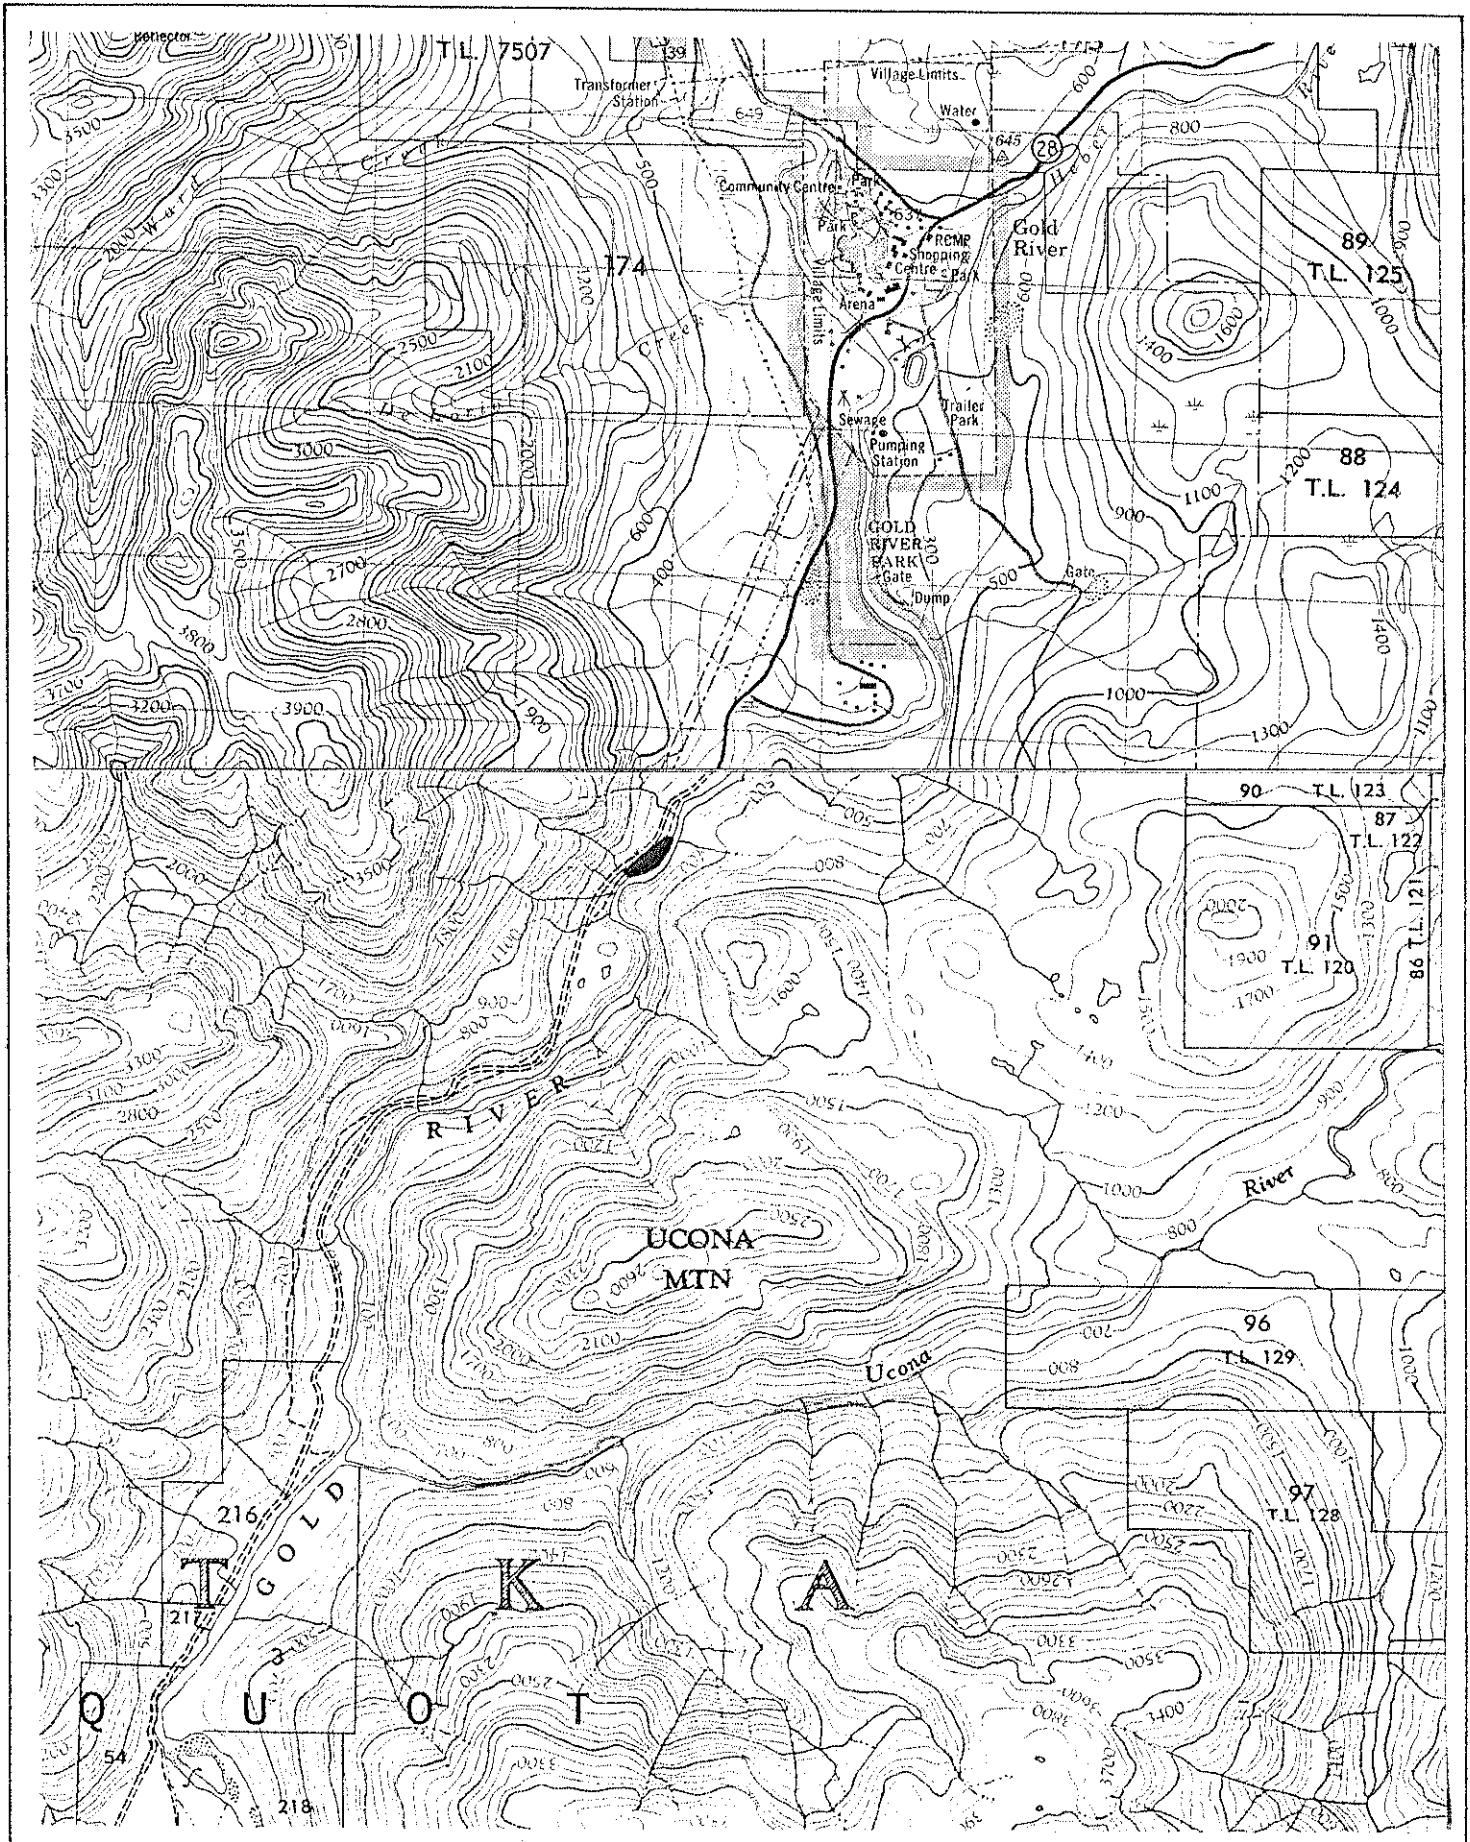

Province of
British Columbia
 Ministry of Mines and
 Petroleum Resources
 Mineral Resources Branch

FILE 113(447)

SCALE: 1:50 000

CONTOUR INTERVAL: 100 FEET

MINING DIVISION(S) ALBERNI	MINERAL TITLES DRAUGHTING ROOM, VICTORIA, B.C.
LAND DISTRICT(S) NOOTKA	PREPARED BY: KEVIN TOWNSEND
MAP NO(S) M92 E / 9E	DATE: JULY 7, 1977