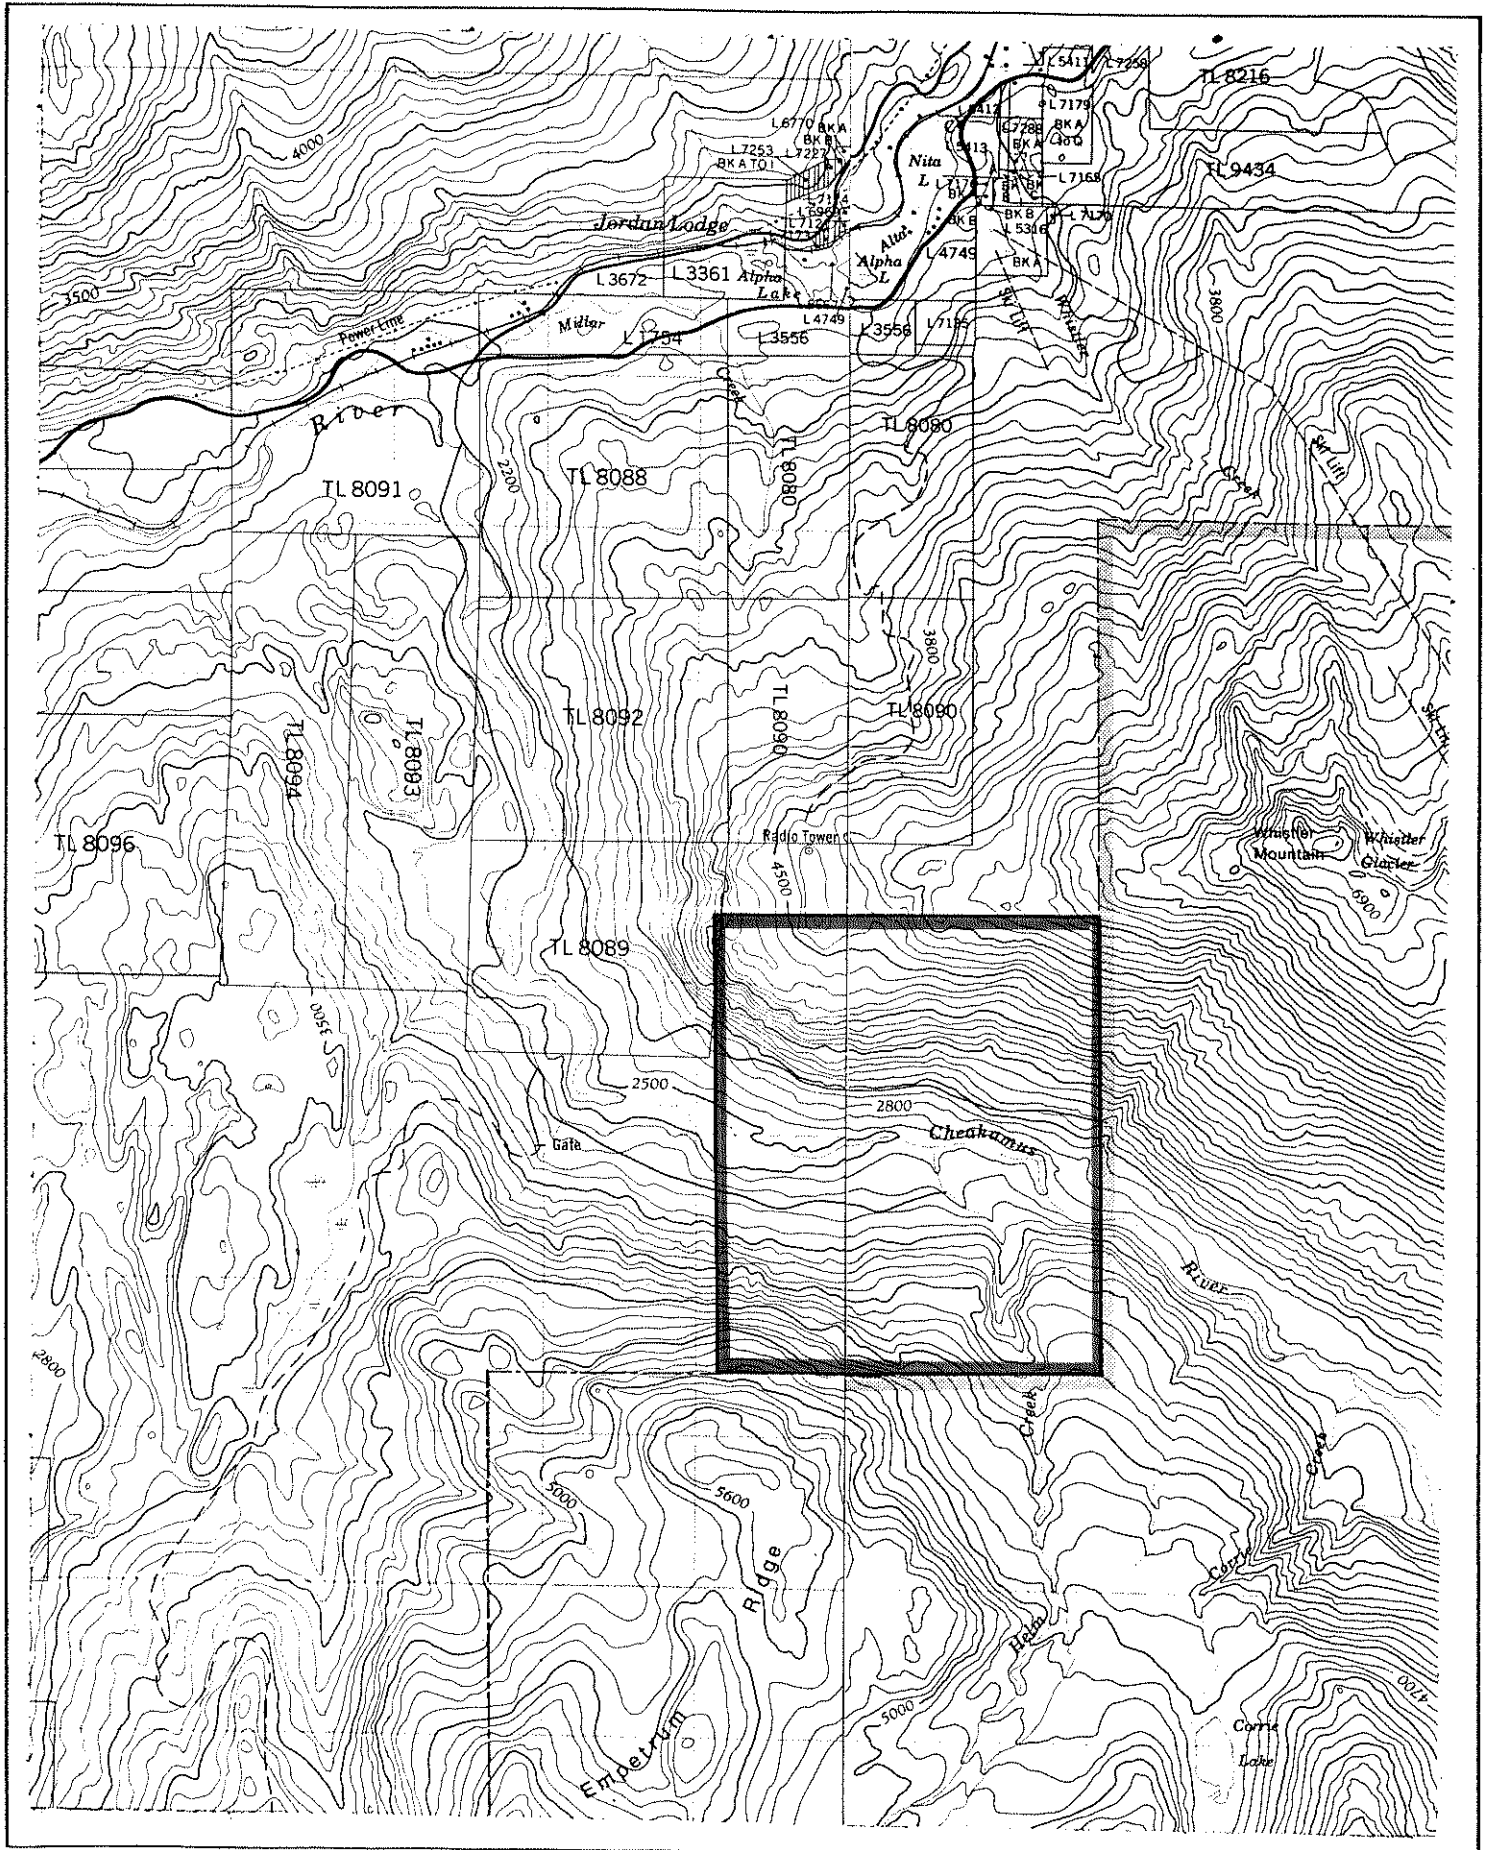

MINISTRY OF MINES AND PETROLEUM RESOURCES
VICTORIA

SCALE: 1:50 000

CONTOUR INTERVAL: 100 FEET

MINING DIVISION(S) VANCOUVER	MINERAL TITLES DRAUGHTING ROOM, VICTORIA, B.C.
LAND DISTRICT(S) NEW WESTMINSTER, Group I	PREPARED BY: KEVIN TOWNSEND
MAP NO(S) M92J/2W, 3E	DATE: MARCH 3, 1977