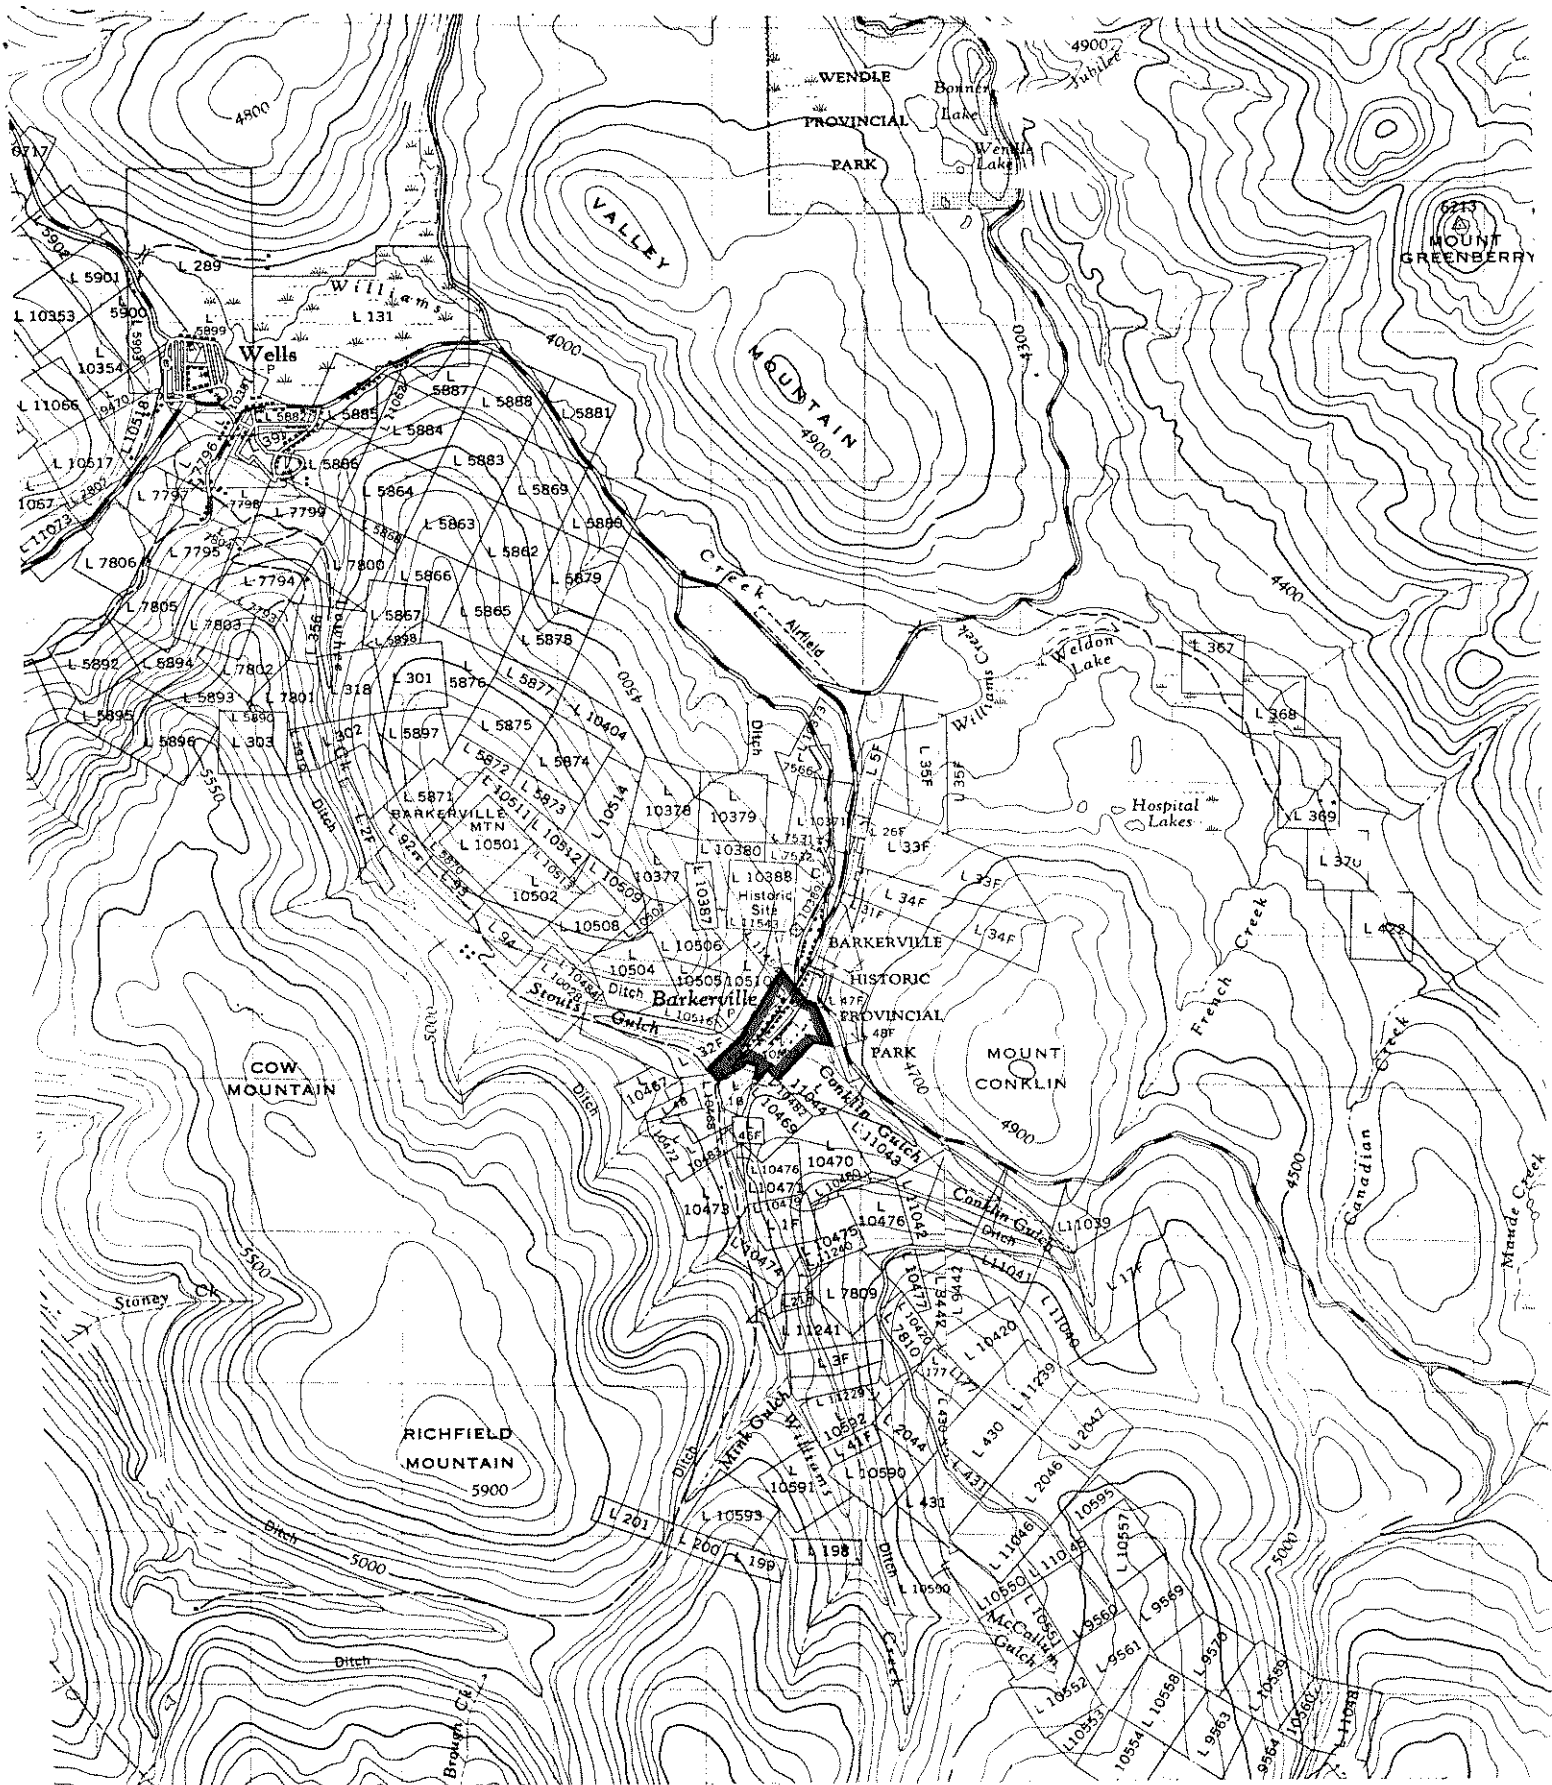

FILE NO. 113 (183)

DEPARTMENT OF MINES AND PETROLEUM RESOURCES
VICTORIA

CARIBOO	MINING DIVISION
CARIBOO	LAND DISTRICT
MINERAL MAP NO.(S)	M 93 H/4 E
SCALE:	50,000 = 1 INCH
M.T.D.R.; DRAWN BY: KEVIN TOWNSEND	, 30-9-76