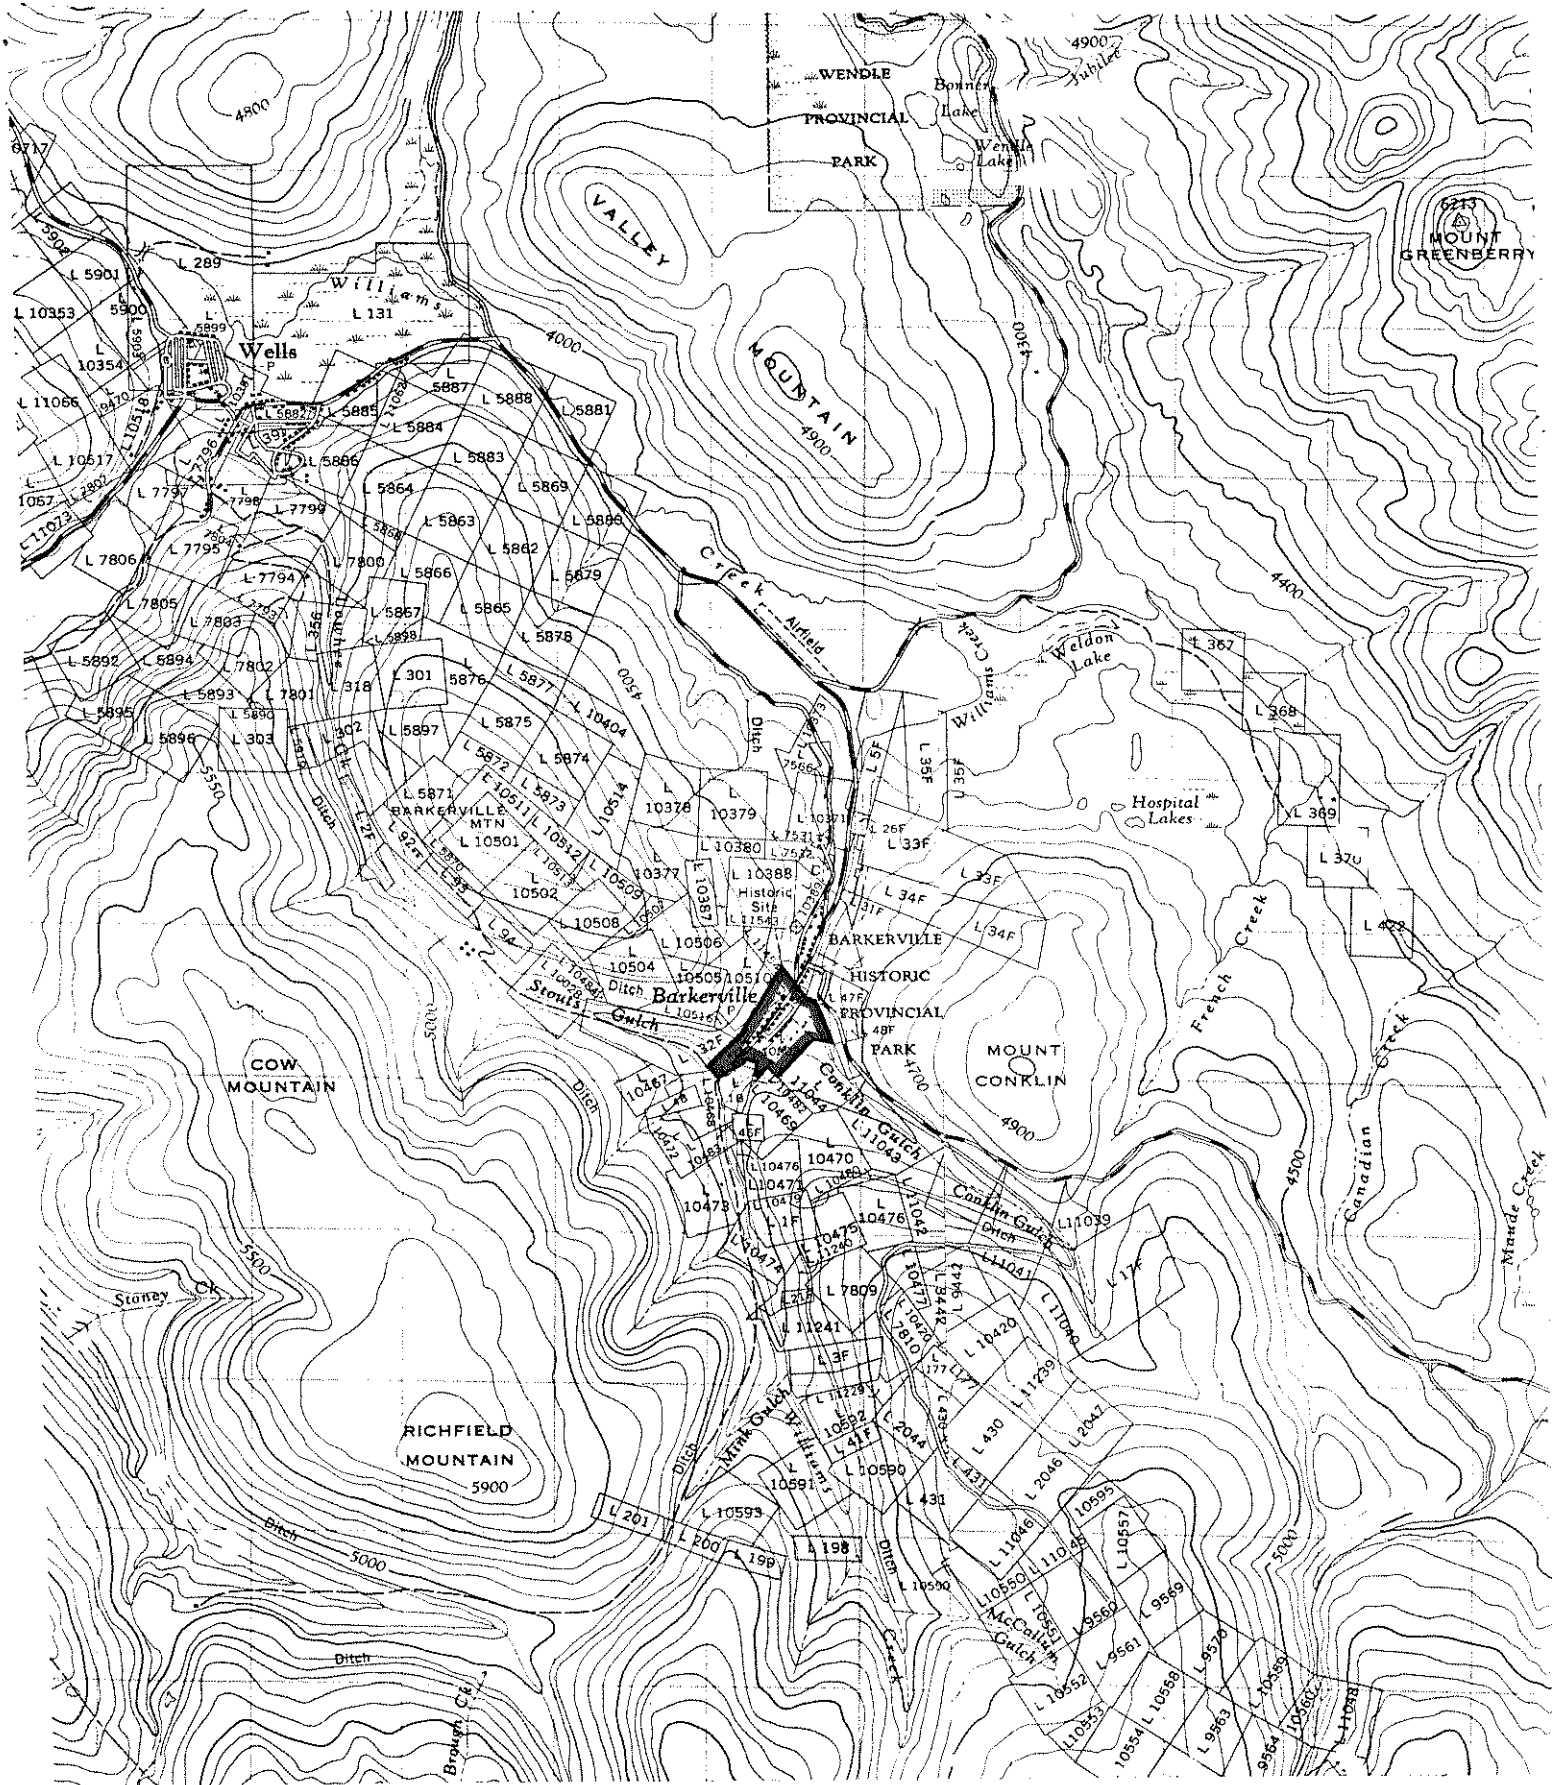

FILE NO. 113 (183)

DEPARTMENT OF MINES AND PETROLEUM RESOURCES
VICTORIA

CARIBOO	MINING DIVISION
CARIBOO	LAND DISTRICT
MINERAL MAP NO.(S)	M 93 H/4 E
SCALE:	50,000 = 1 INCH
M.T.D.R.; DRAWN BY: KEVIN TOWNSEND	, 30-9-76