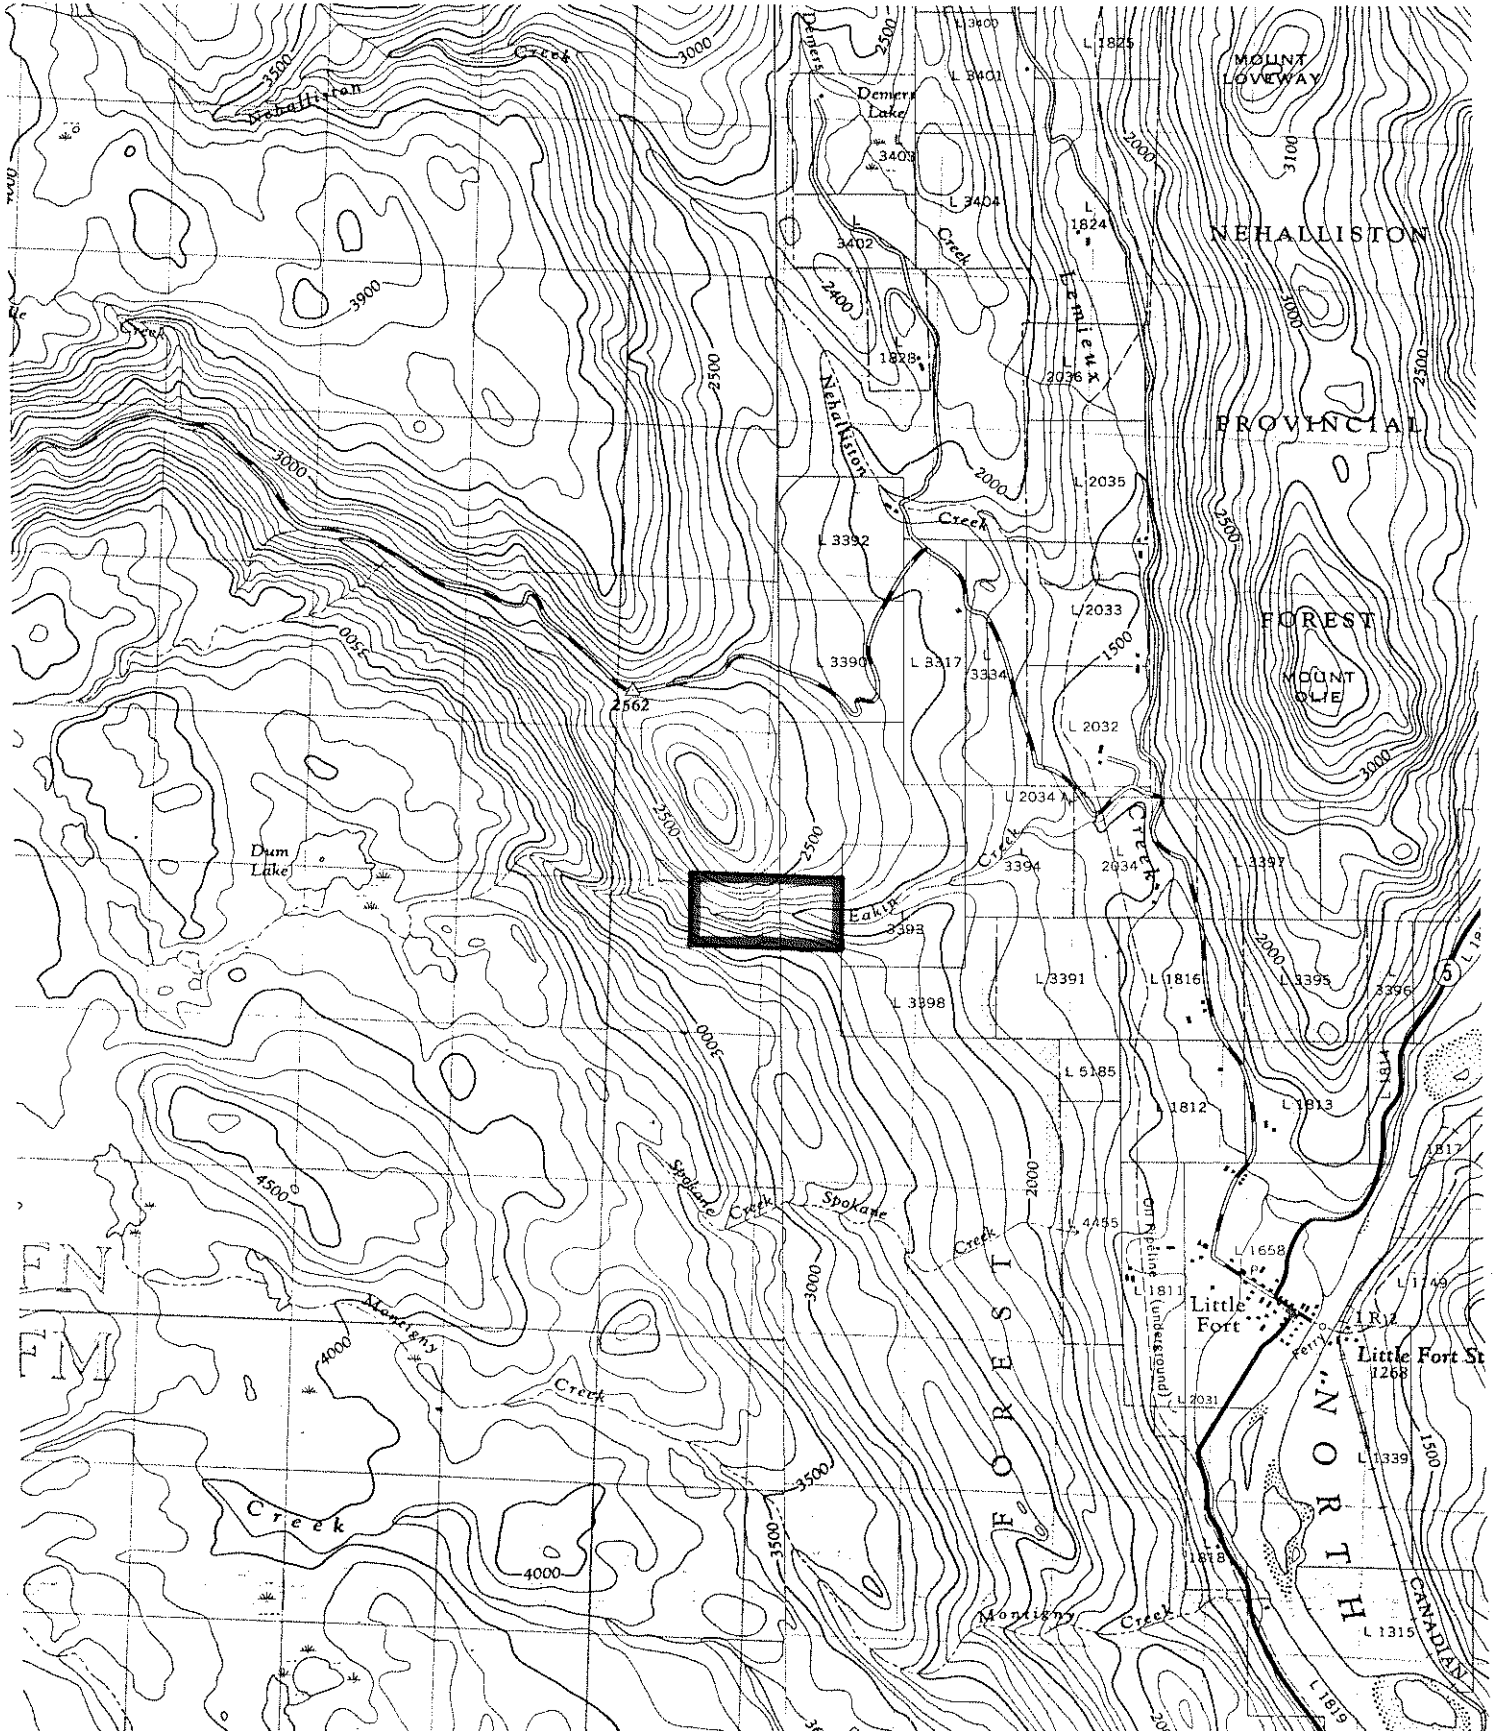

THE GOVERNMENT OF THE PROVINCE OF BRITISH COLUMBIA
DEPARTMENT OF MINES AND PETROLEUM RESOURCES
VICTORIA

KAMLOOPS	MINING DIVISION
KAMLOOPS	LAND DISTRICT
MINERAL MAP NO.(S)	M 92 P/8 E-W
SCALE:	50,000 = 1 INCH
M.T.D.R.; DRAWN BY: KEVIN TOWNSEND	, 30-9-76