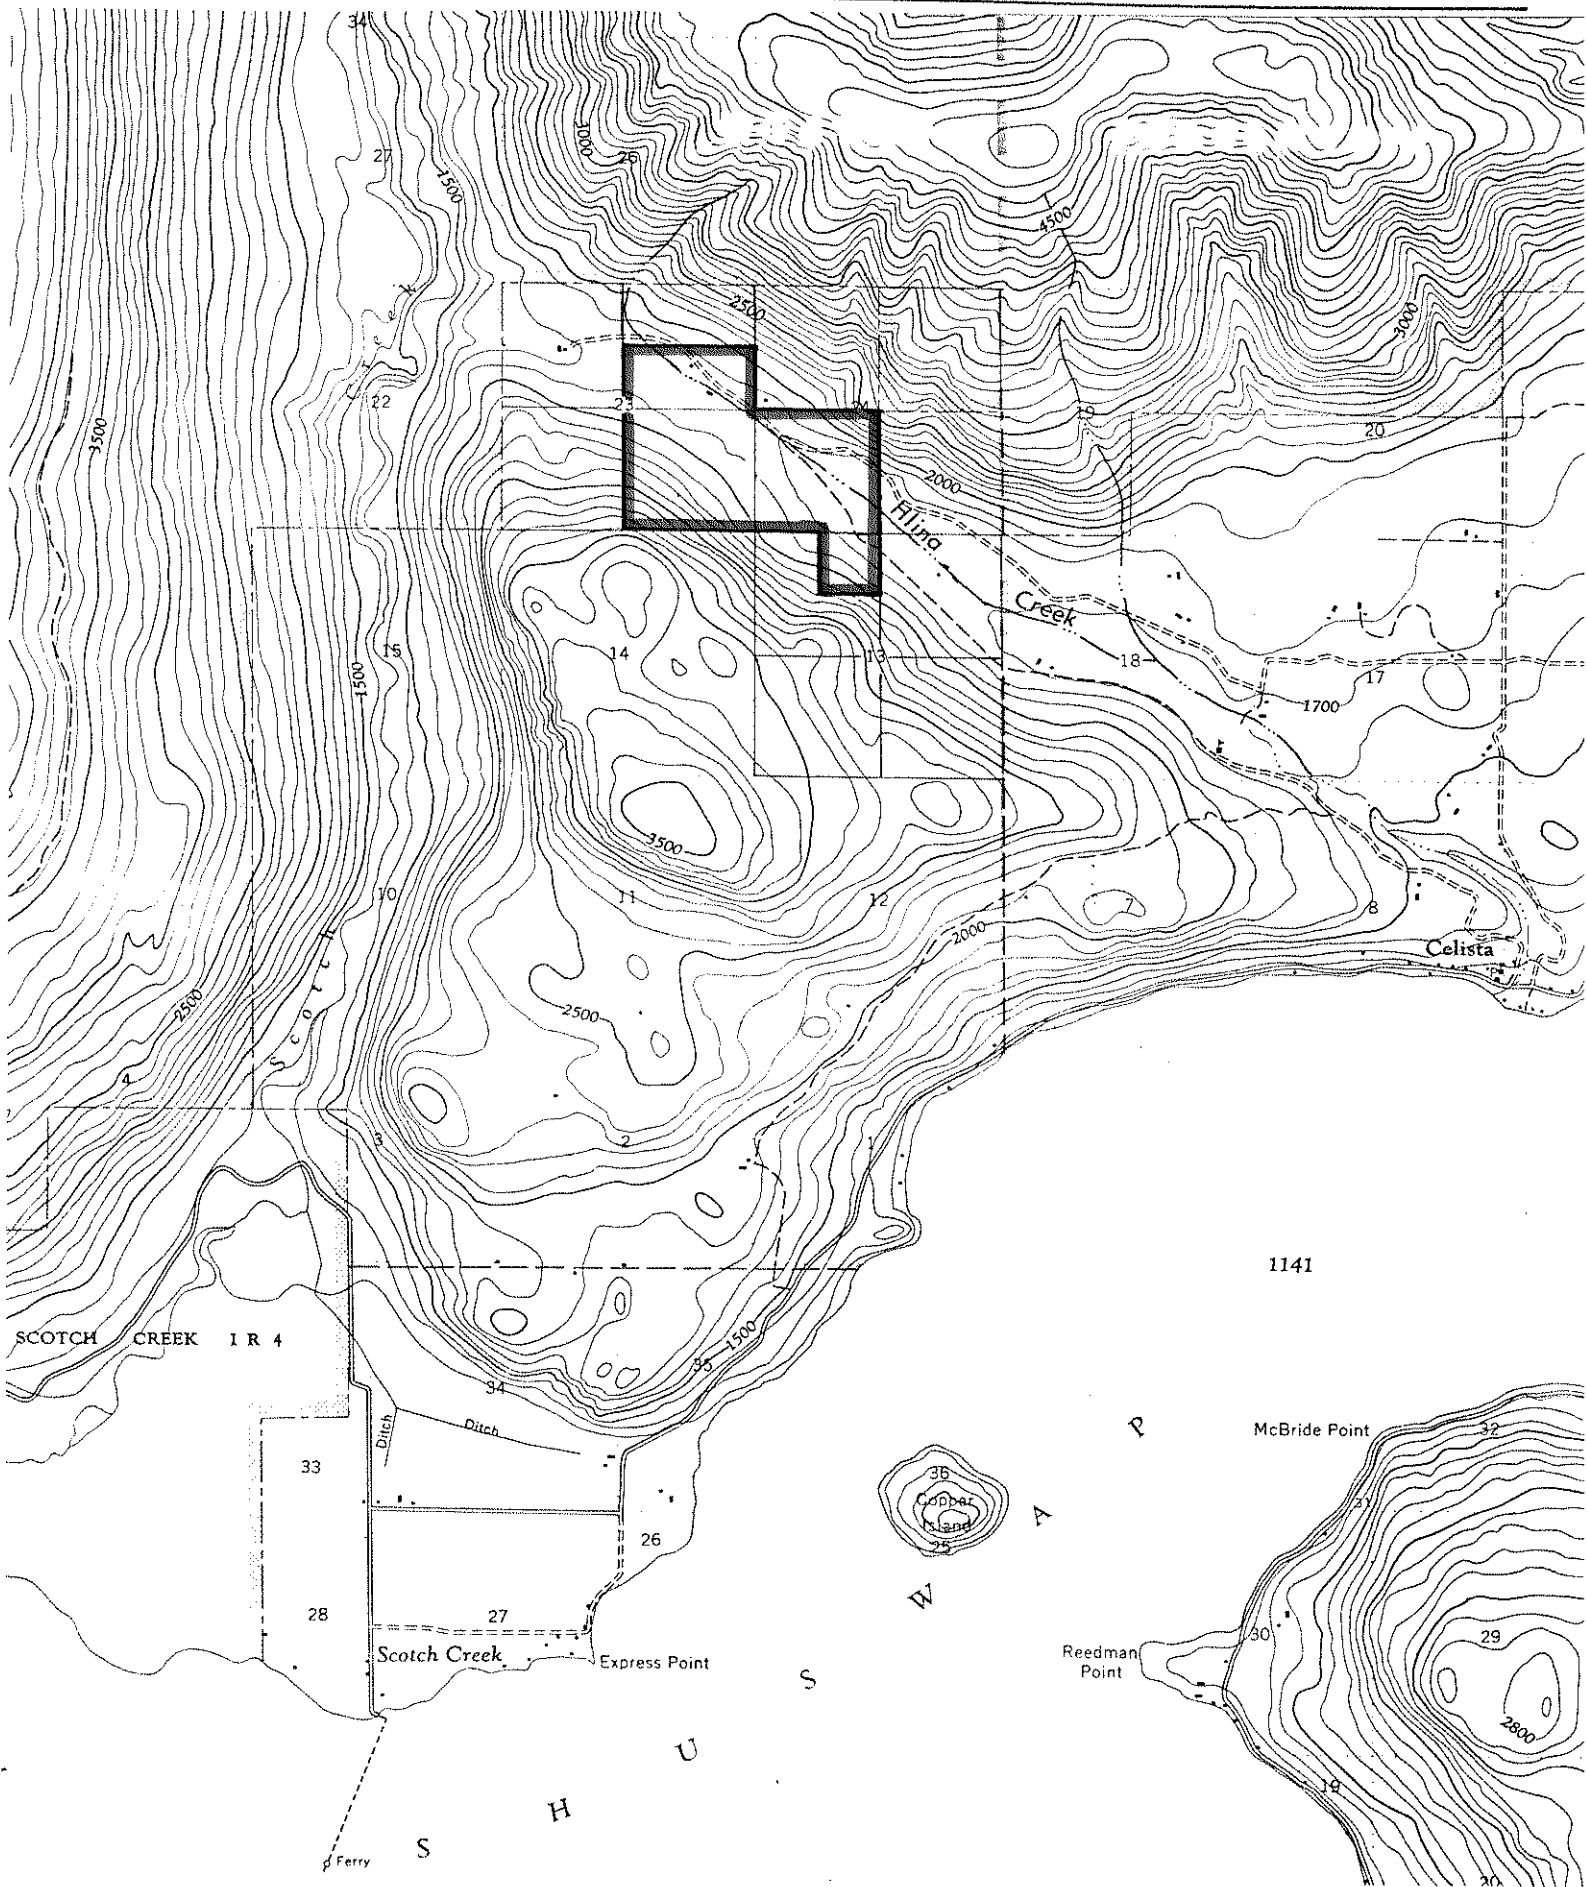

THE GOVERNMENT OF THE PROVINCE OF BRITISH COLUMBIA

DEPARTMENT OF MINES AND PETROLEUM RESOURCES VICTORIA

KAMLOOPS	MINING DIVISION
K.D.Y.	LAND DISTRICT
MINERAL MAP NO.(S)	82 L/14W A
SCALE:	50,000 = 1 INCH
M.T.D.R.; DRAWN BY: KEVIN TOWNSEND	9-7-76