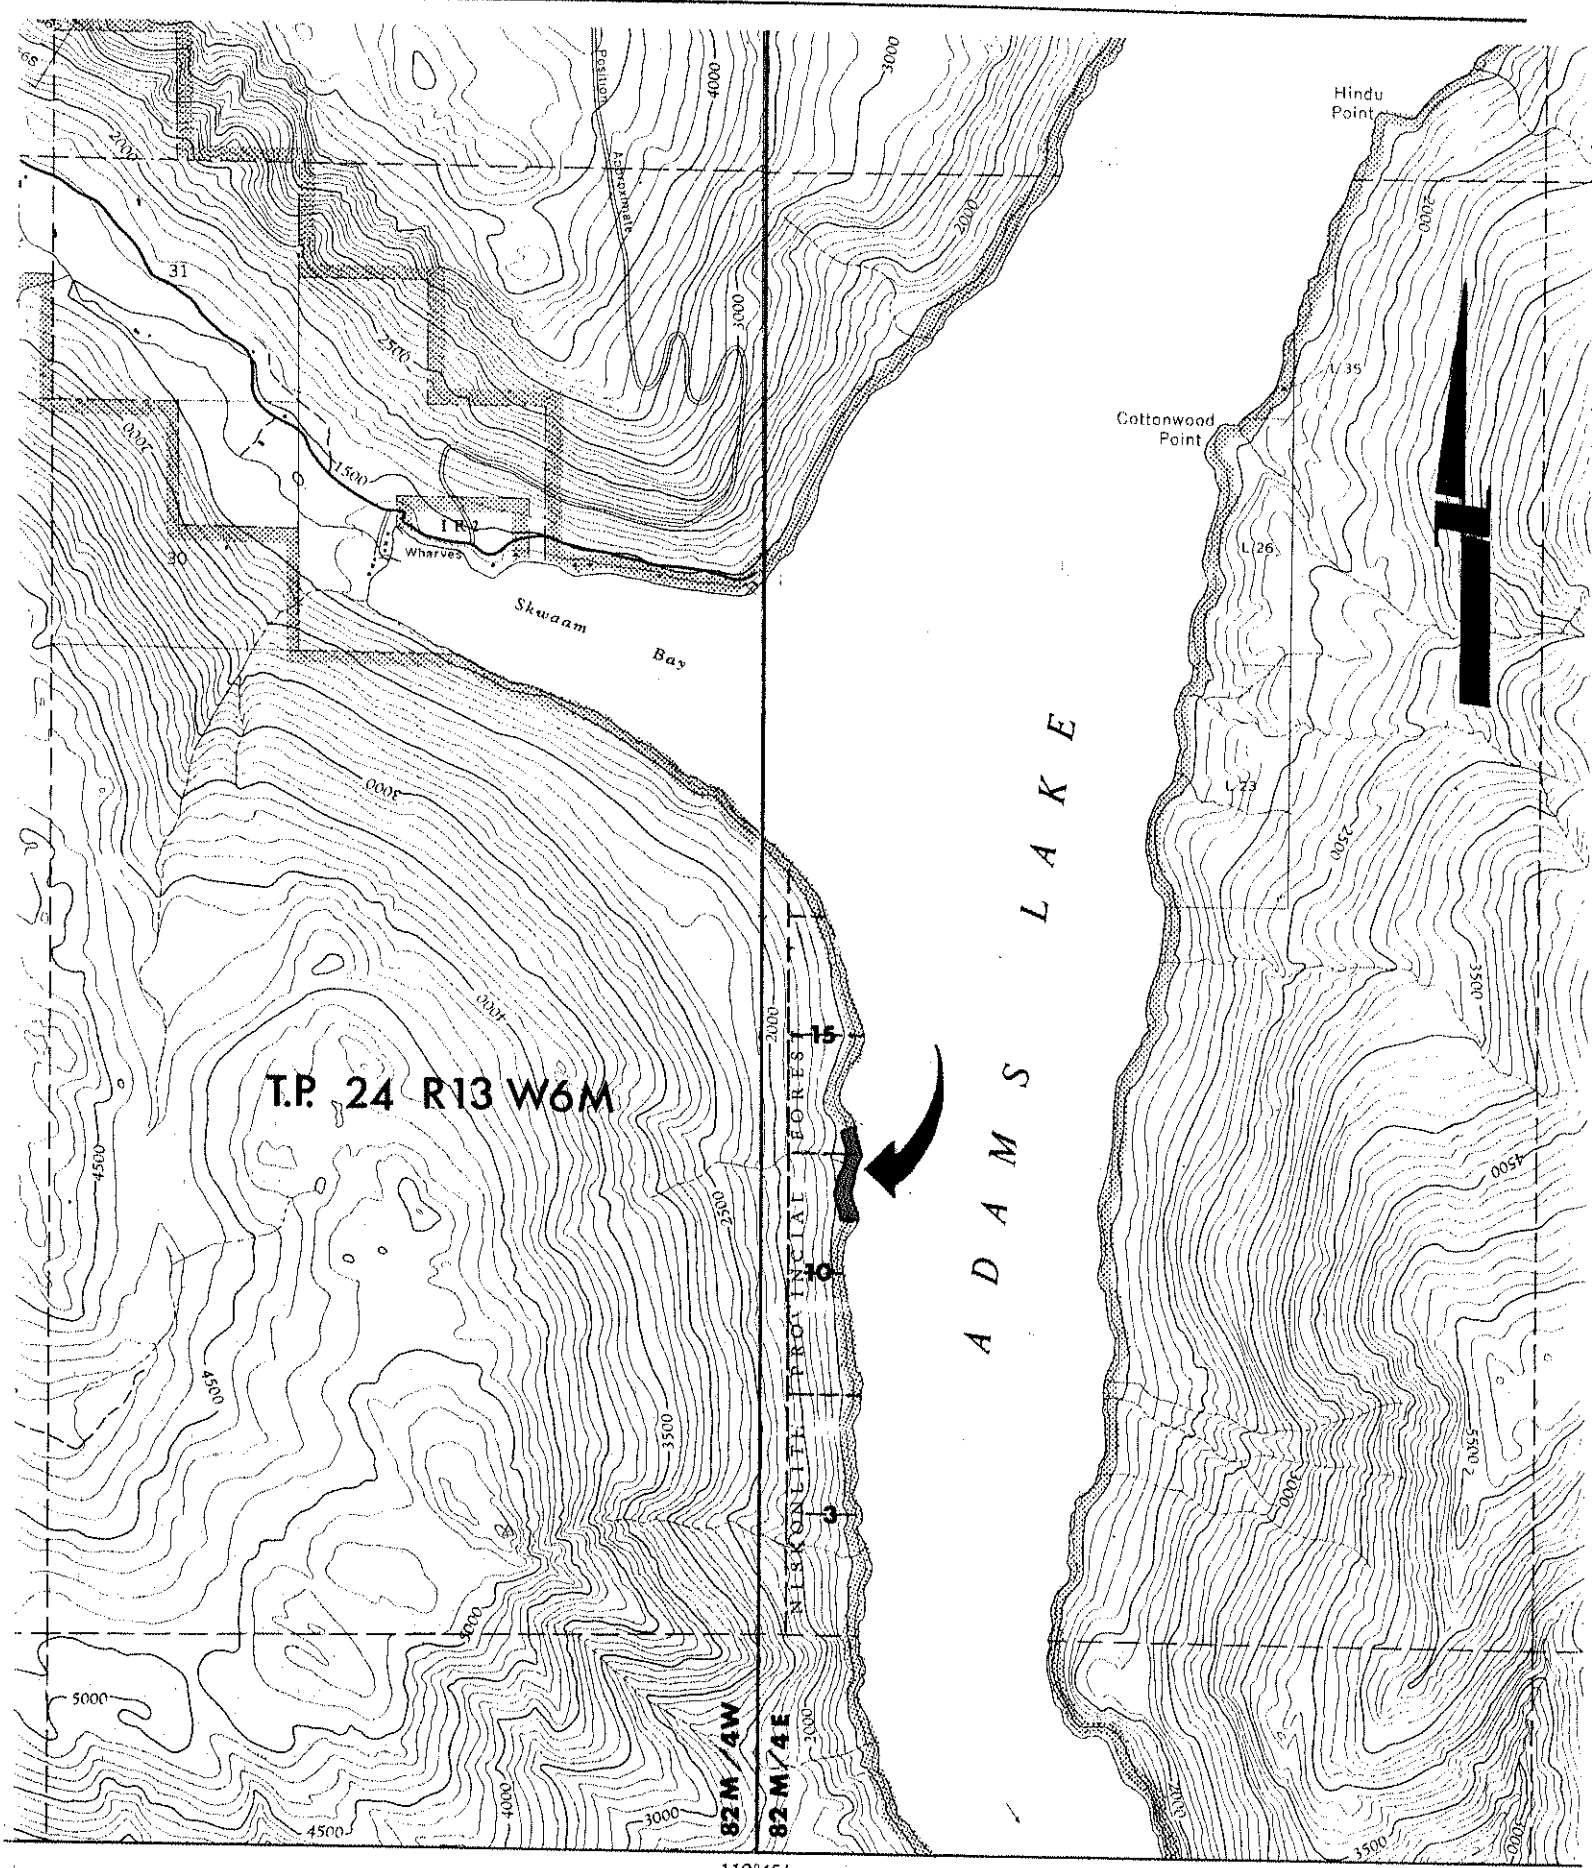

DEPARTMENT OF MINES AND PETROLEUM RESOURCES  
VICTORIA

119°45'

KAMLOOPS	MINING DIVISION
KAMLOOPS	LAND DISTRICT
MINERAL MAP NO	82 M/4E
SCALE:	1:50,000 = 1 INCH
M.T.D.R.; DRAWN BY:	KEVIN TOWNSEND, 3-6-76