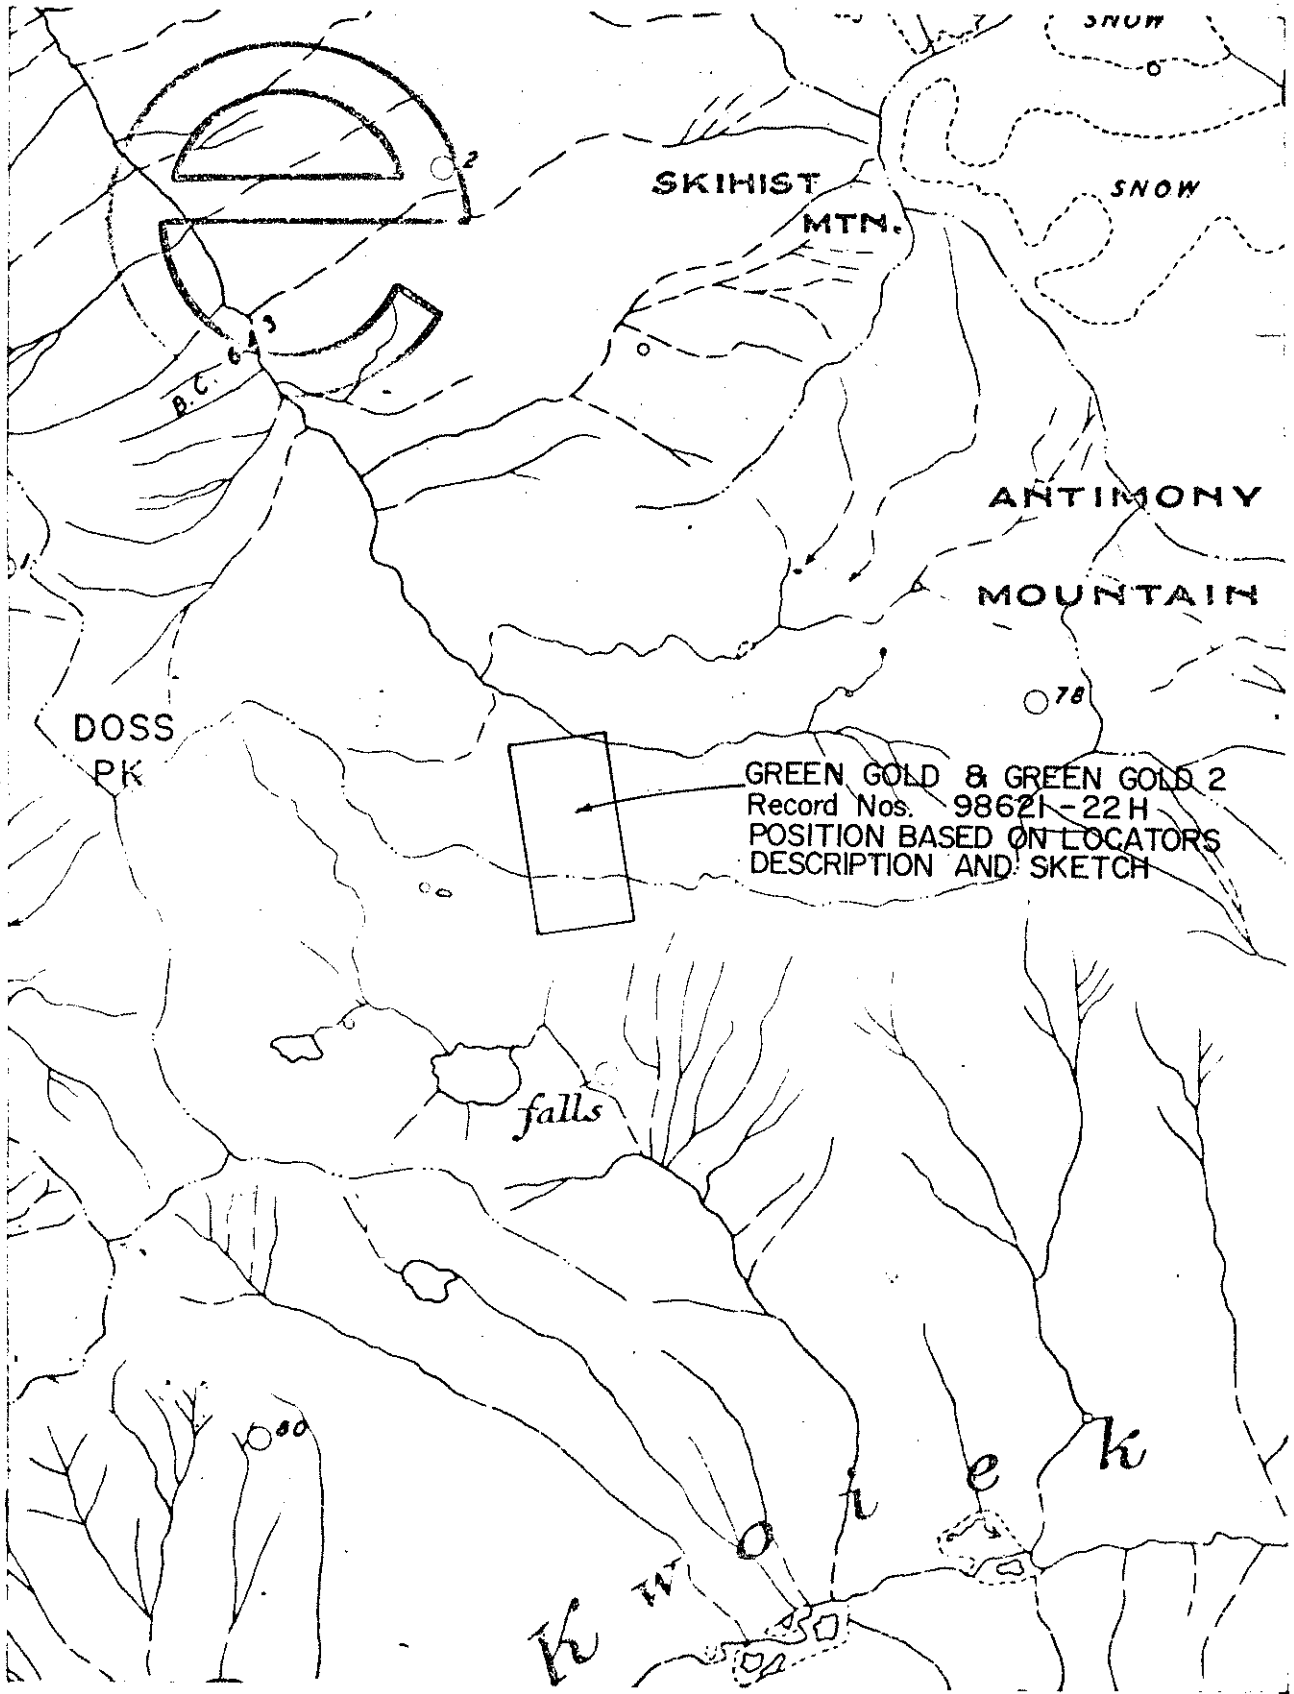

DEPARTMENT OF MINES AND PETROLEUM RESOURCES
VICTORIA

KAMLOOPS	MINING DIVISION
KAMLOOPS DIVISION OF YALE	LAND DISTRICT
MINERAL MAP NO.(S)	921/4We
SCALE:	1/2 MILE = 1 INCH
M.T.D.R.; DRAWN BY:	KEVIN TOWNSEND 13-2-76