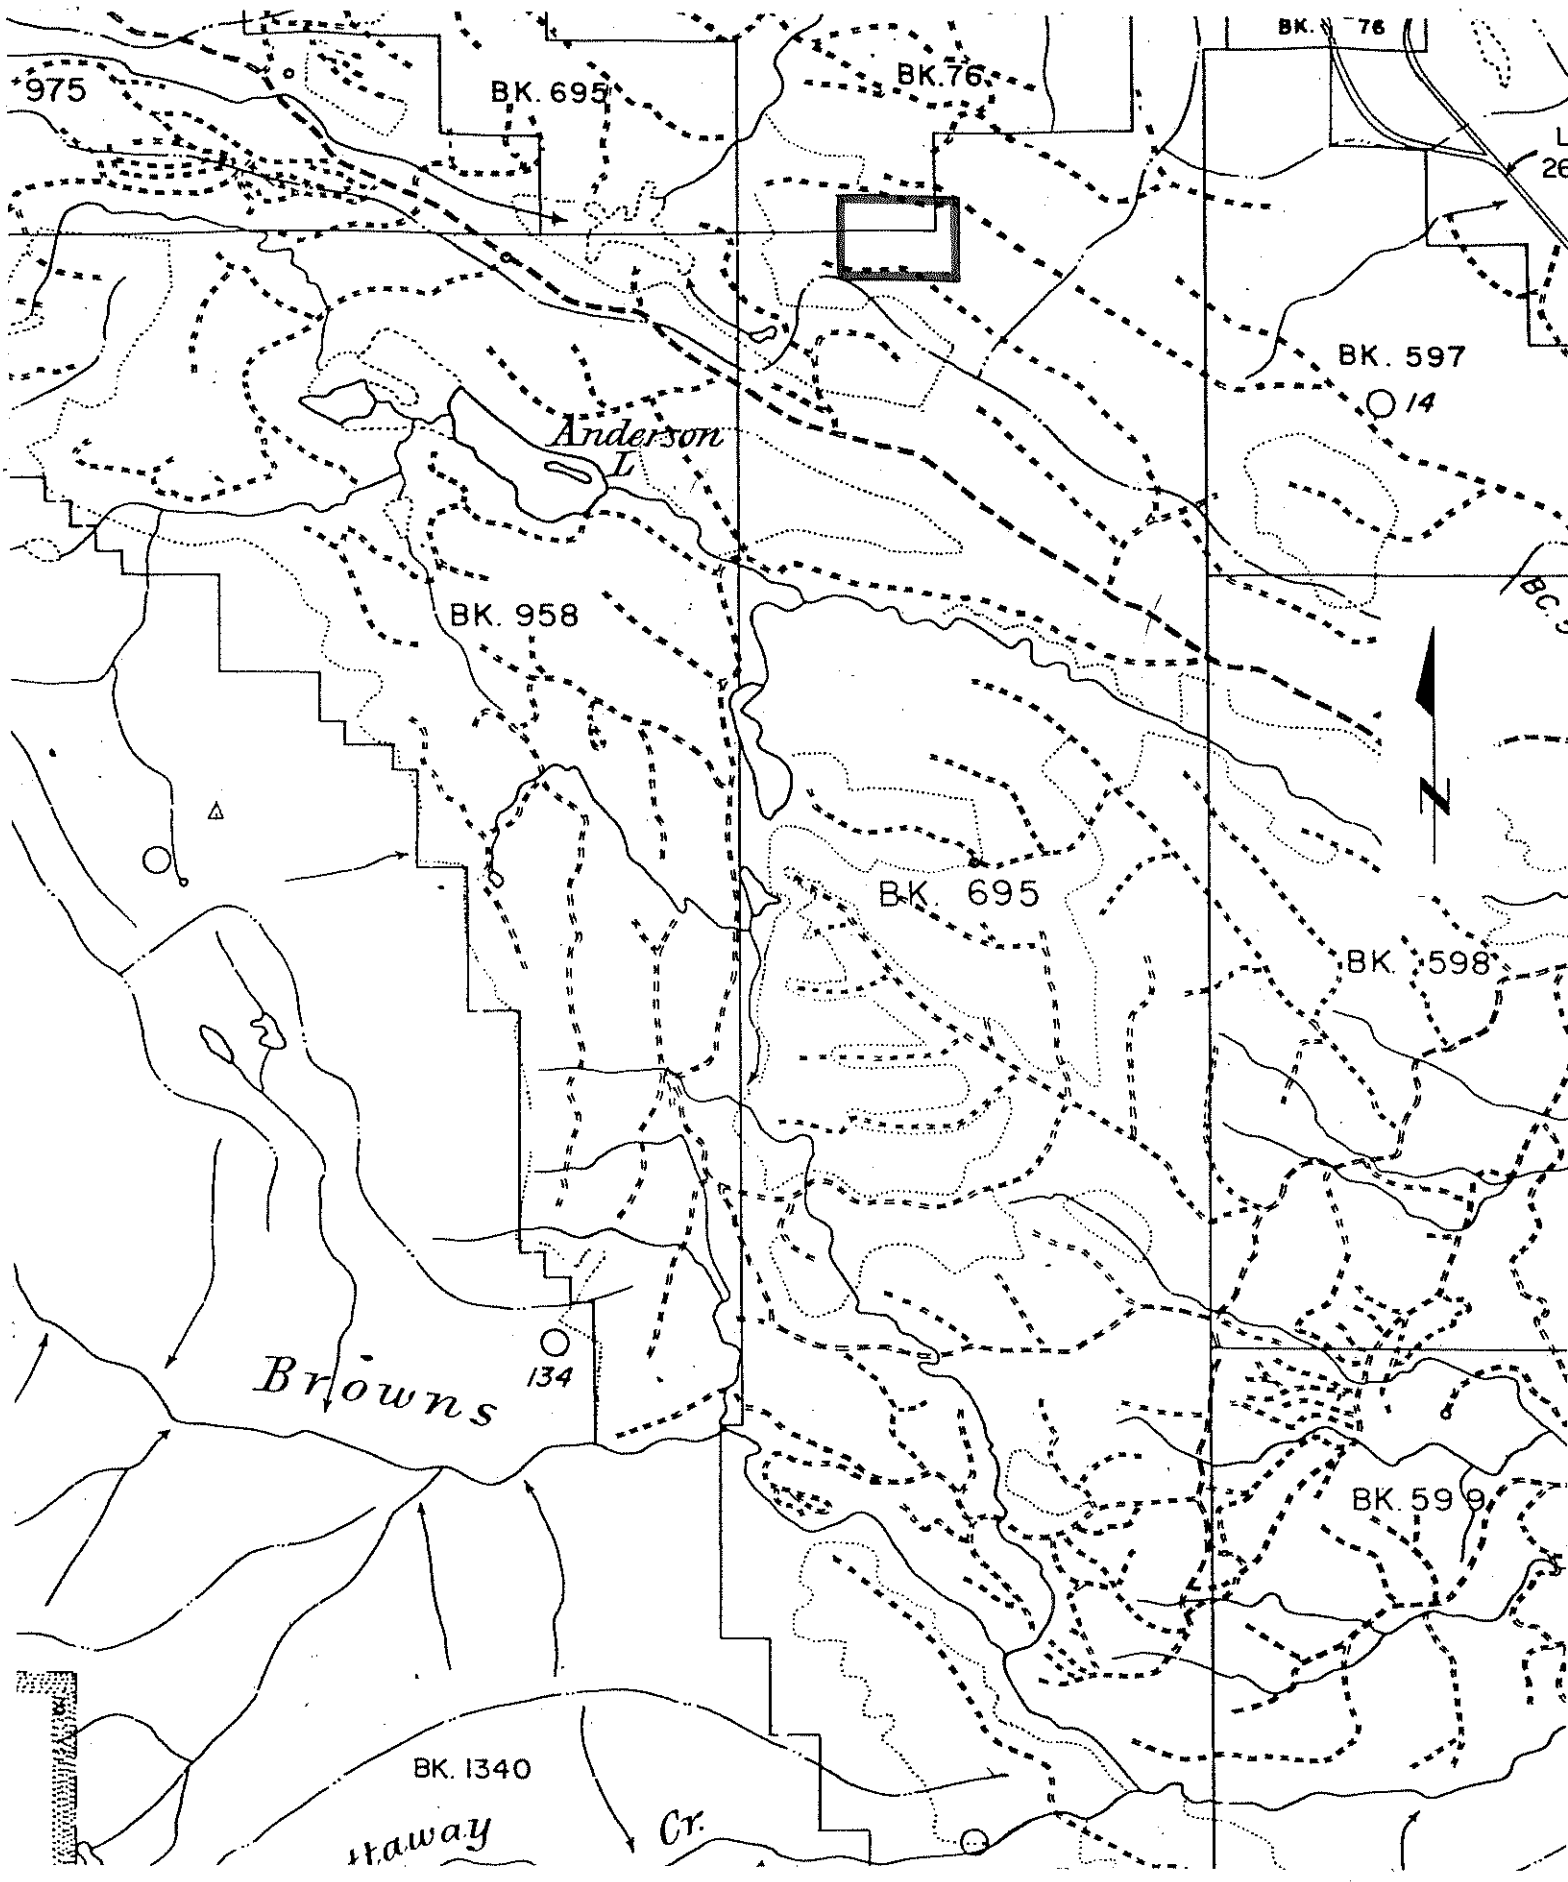

DEPARTMENT OF MINES AND PETROLEUM RESOURCES  
VICTORIA

NANAIMO MINING DIVISION	
COMOX LAND DISTRICT	
MINERAL MAP NO.(S): 92F/11E	
SCALE:	1/2 MILE = 1 INCH
M.T.D.R.; DRAWN BY: P. CHICORELLI	