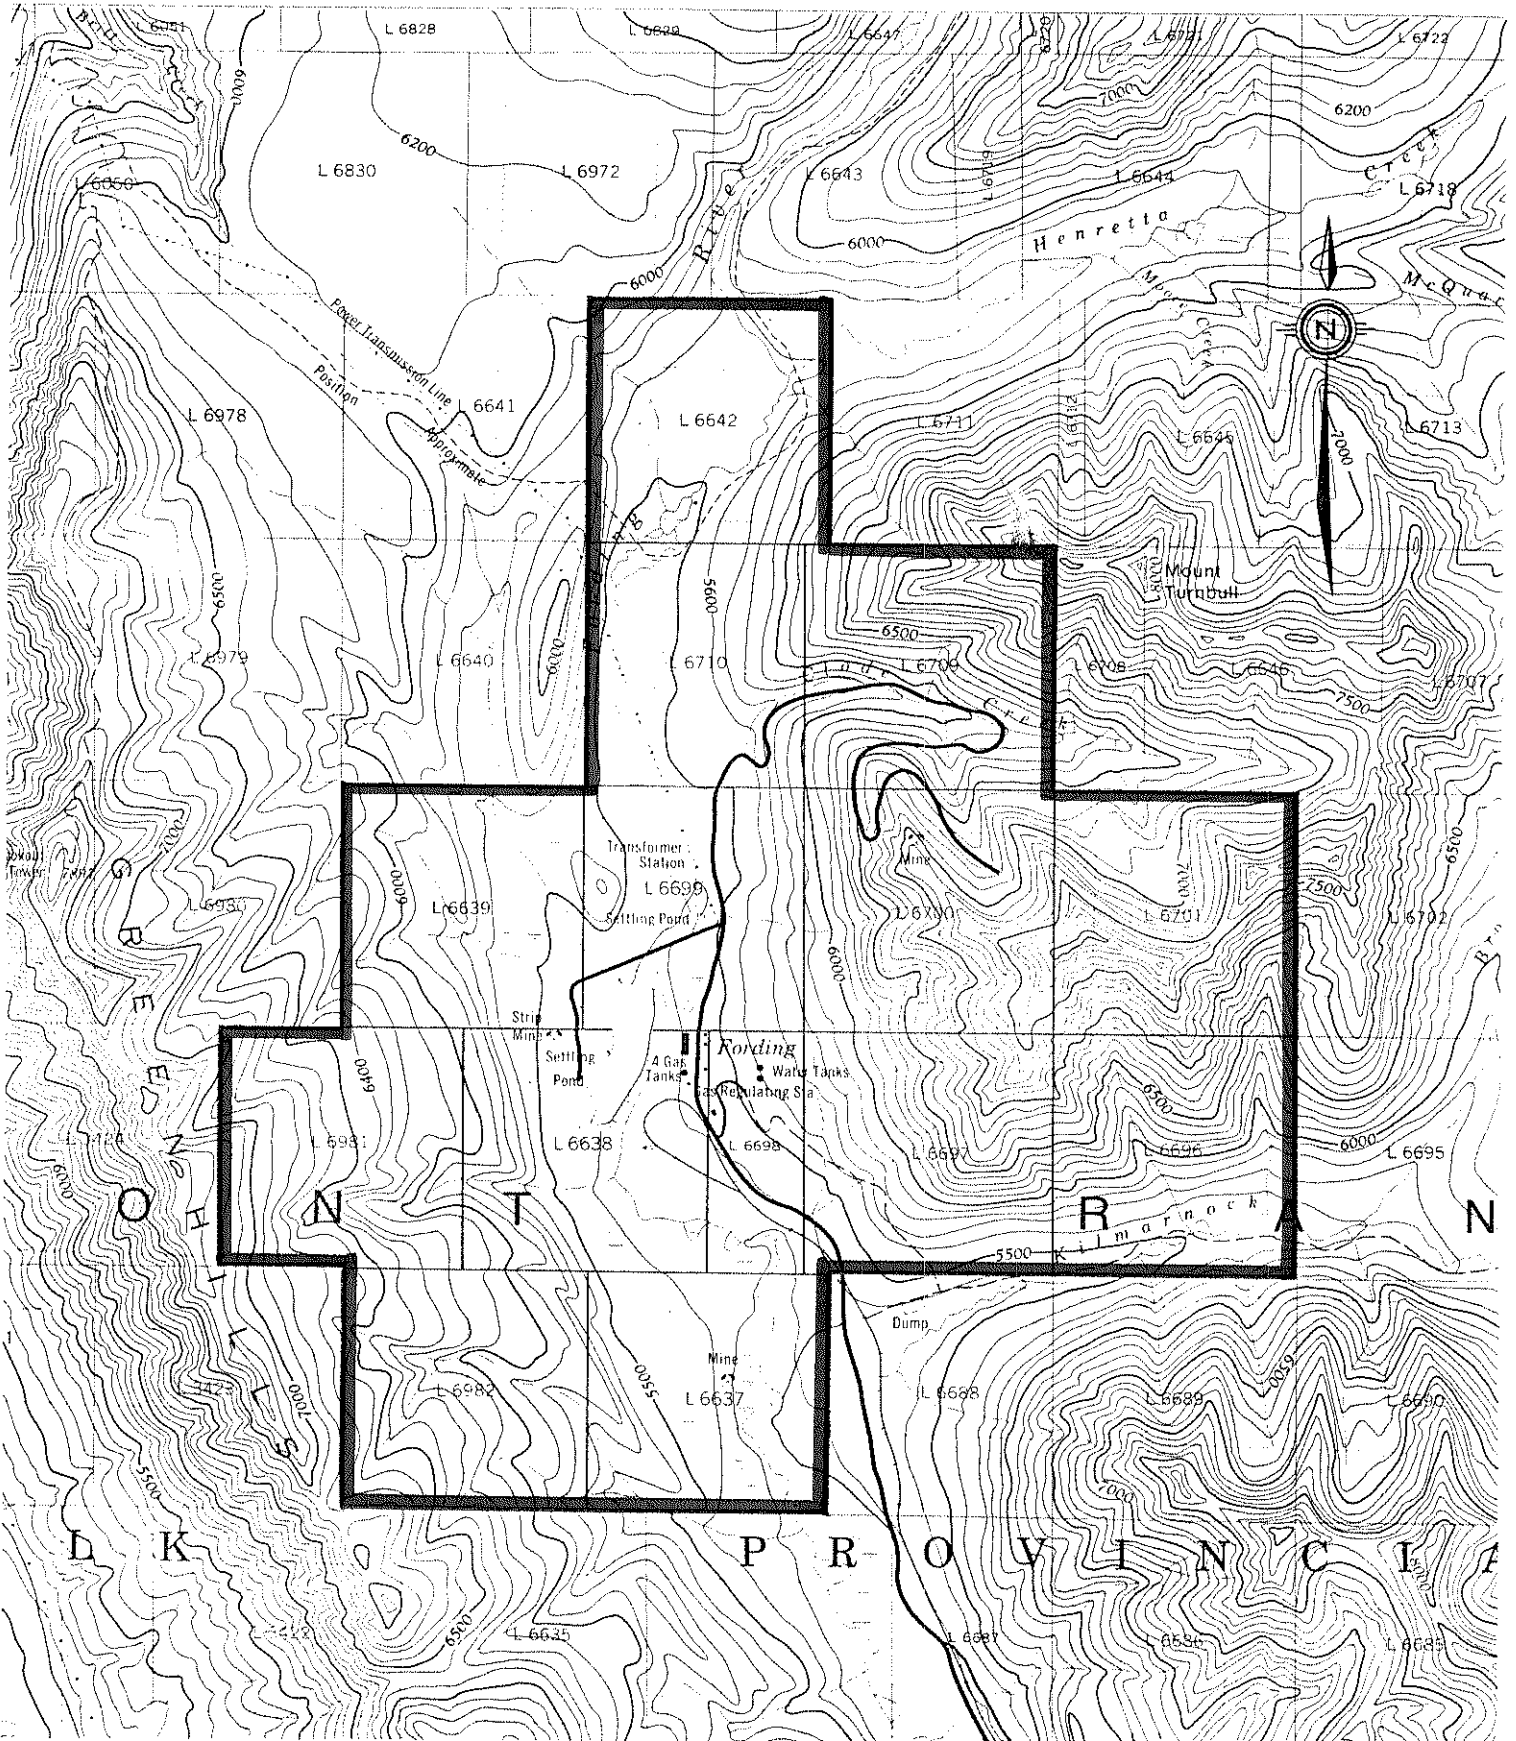

DEPARTMENT OF MINES AND PETROLEUM RESOURCES  
VICTORIA

FORT STEELE	MINING DIVISION
KOOTENAY	LAND DISTRICT
MINERAL MAP NO.(S)	82 J/2 W
SCALE:	50,000 = 1 INCH
M.T.D.R.; DRAWN BY: KEVIN TOWNSEND	, 10-8-76