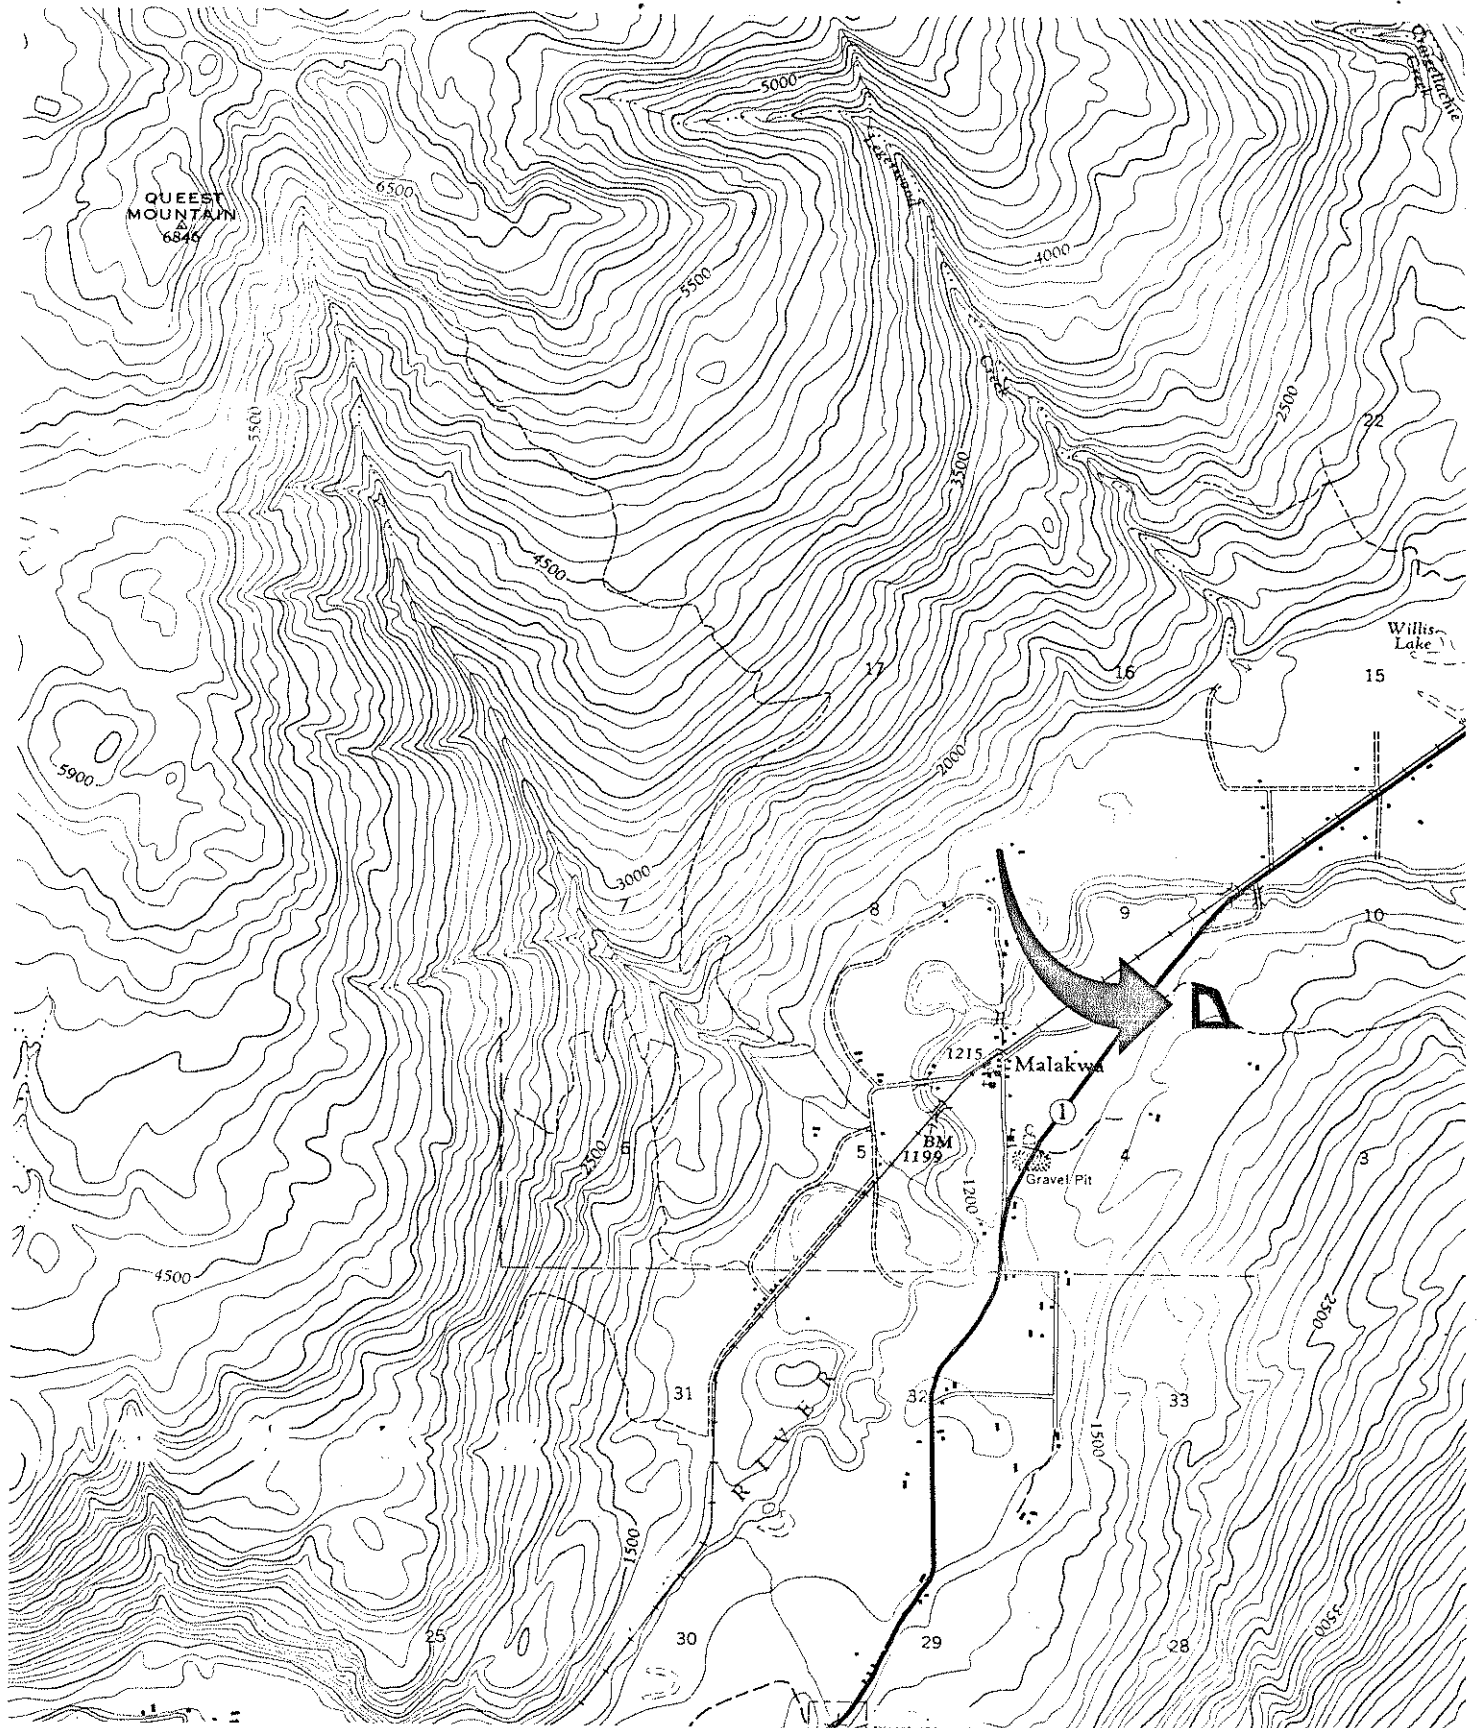

FILE NO. 113 (419)

DEPARTMENT OF MINES AND PETROLEUM RESOURCES
VICTORIA

REVELSTOKE	MINING DIVISION
K.D.Y.D.	LAND DISTRICT
MINERAL MAP NO.(S)	82L/15W
SCALE:	50,000 = 1 INCH
M.T.D.R.; DRAWN BY: KEVIN TOWNSEND	,8-7-76