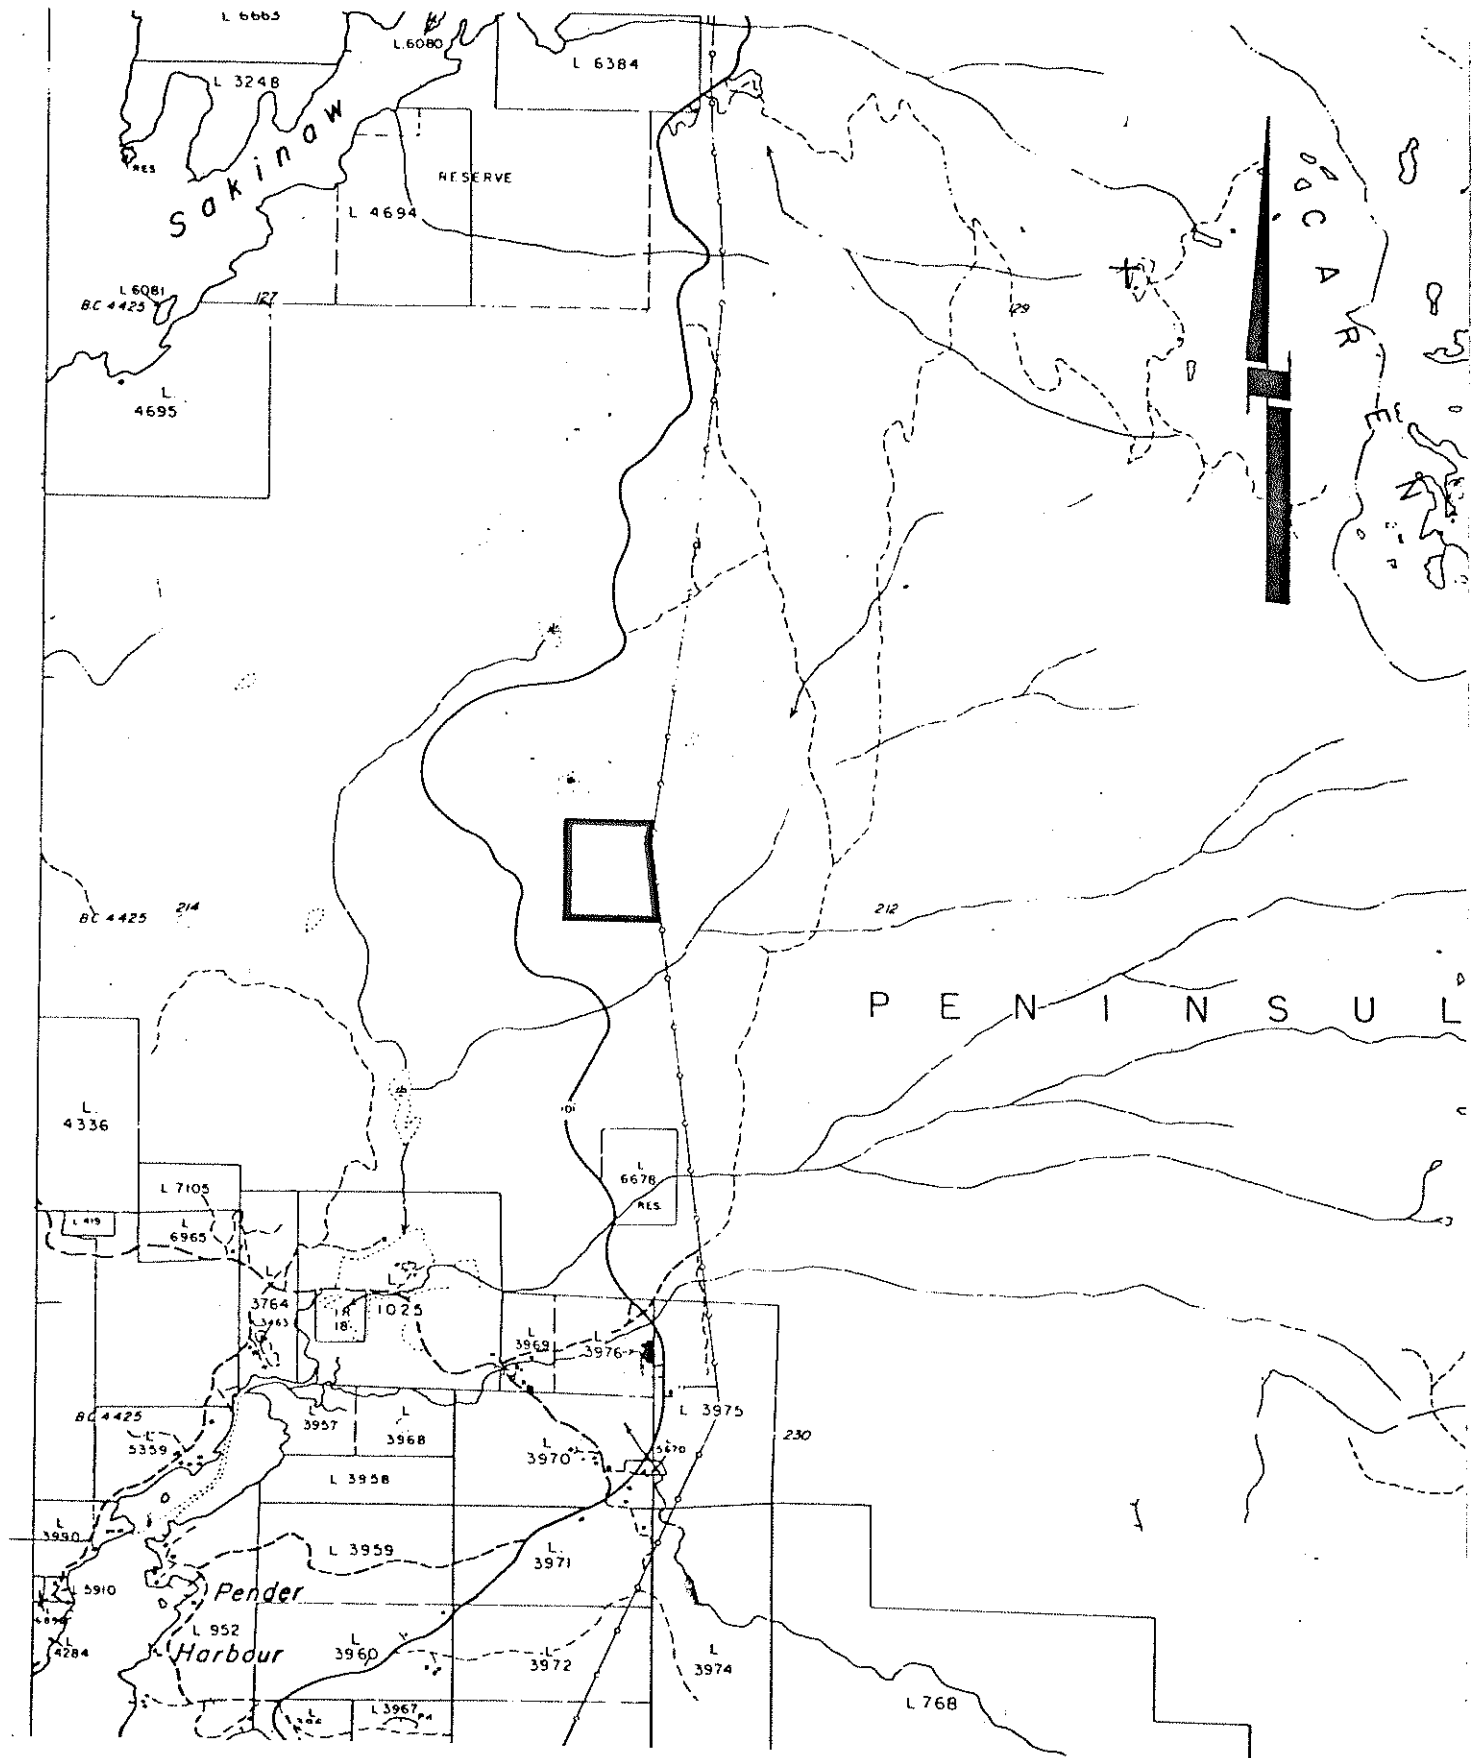

DEPARTMENT OF MINES AND PETROLEUM RESOURCES  
VICTORIA

VANCOUVER	MINING DIVISION
NEW WESTMINSTER	LAND DISTRICT
MINERAL MAP NO.(S)	92G/12W
SCALE:	1/2 MILE = 1 INCH
M.T.D.R.; DRAWN BY:	KEVIN TOWNSEND 8-8-74