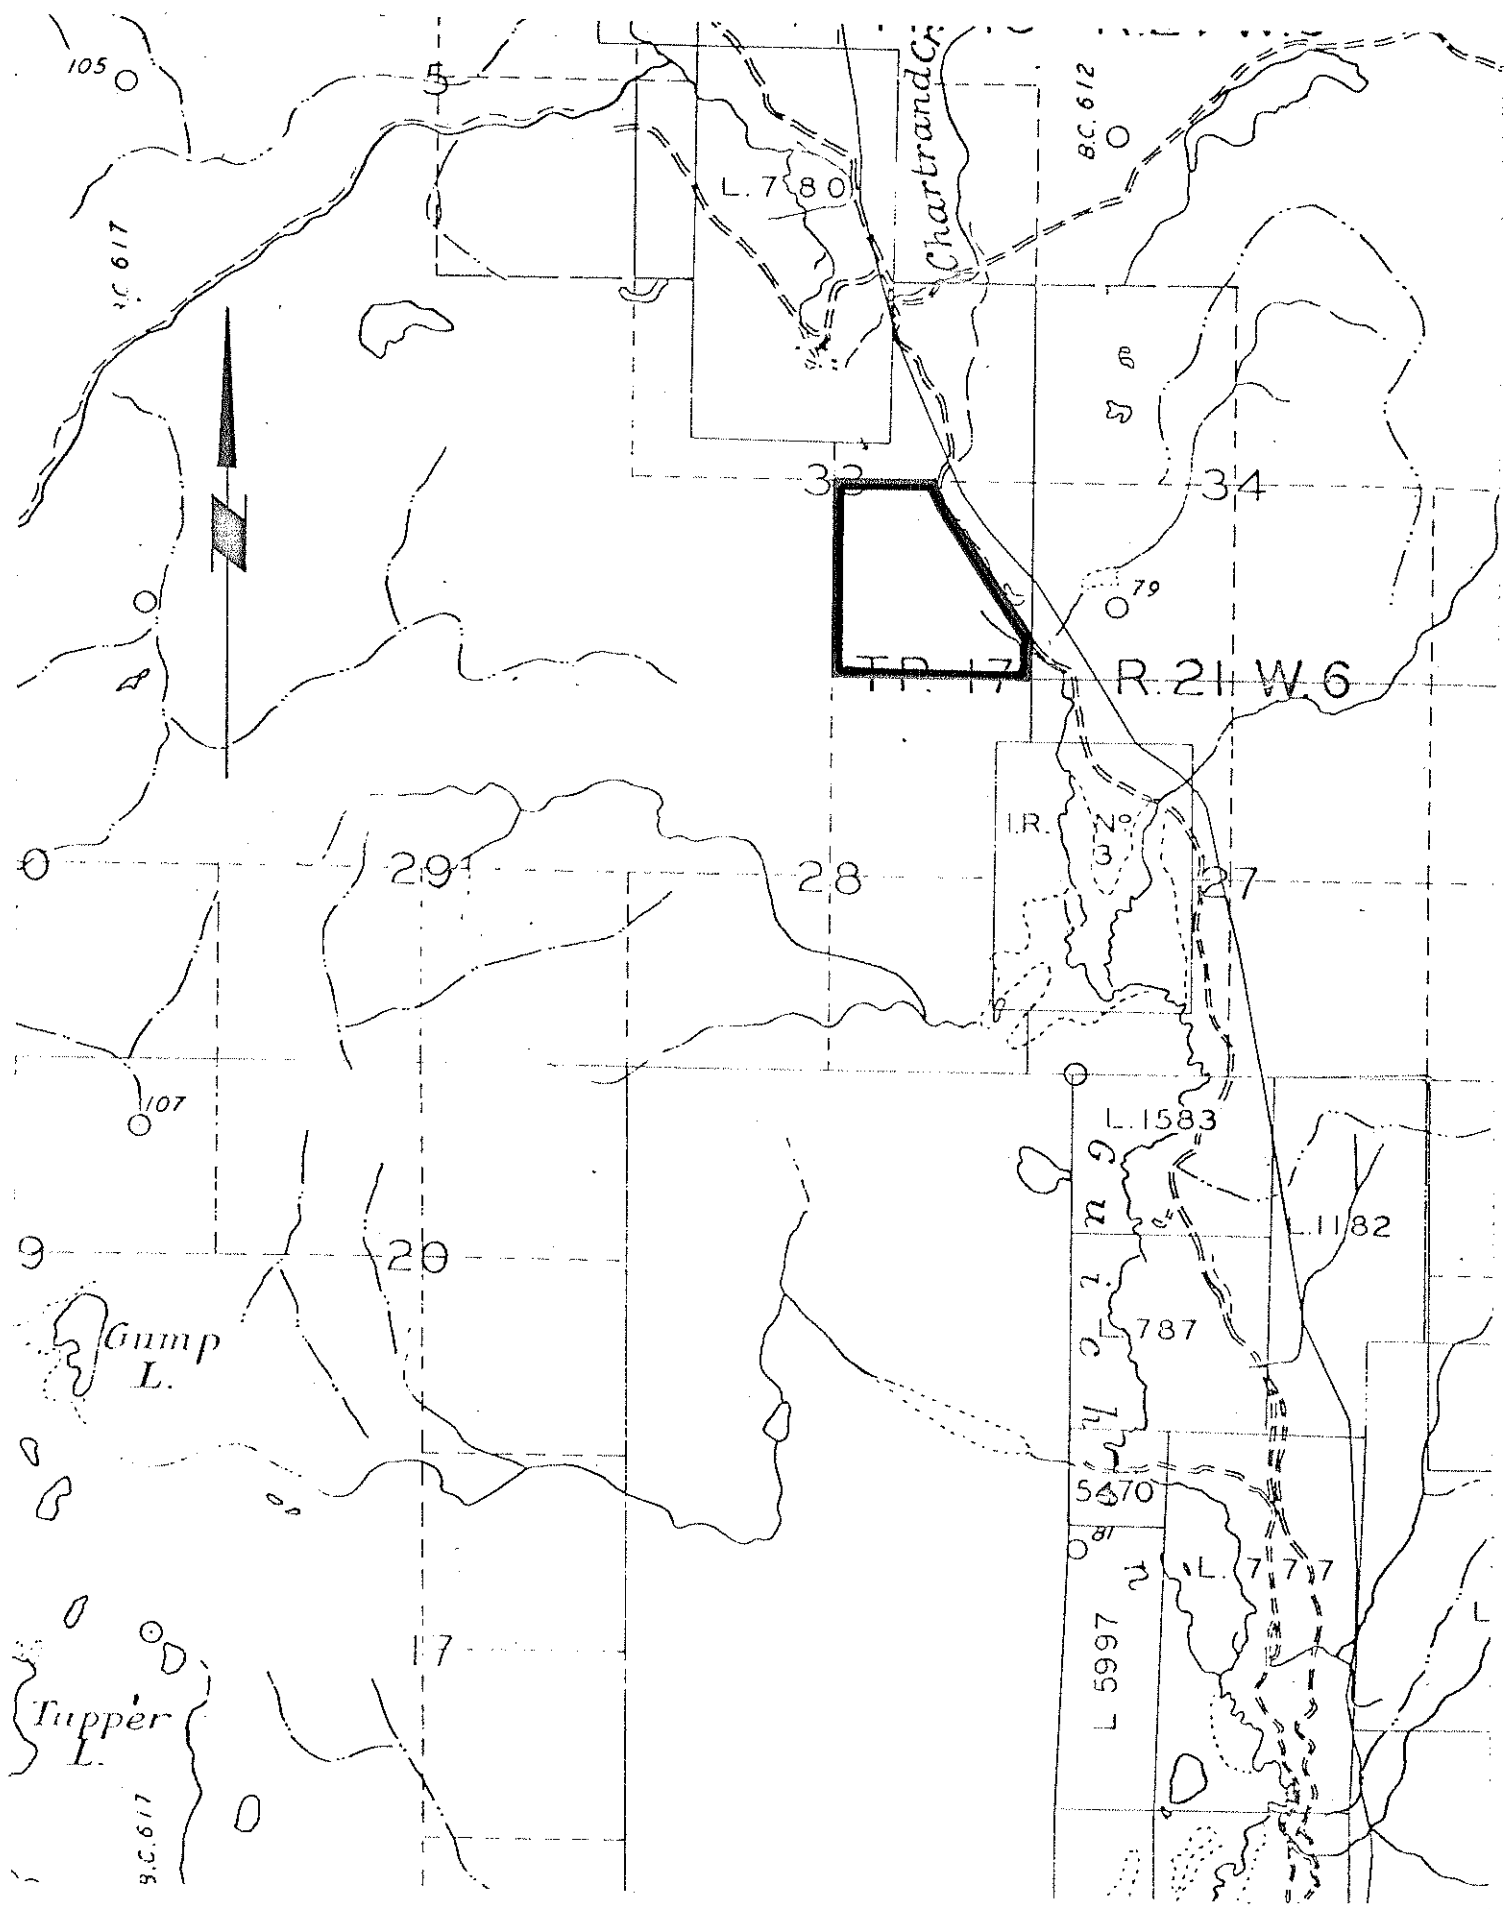

FILE NO. 113(385)

DEPARTMENT OF MINES AND PETROLEUM RESOURCES
VICTORIA

KAMLOOPS	MINING DIVISION
KAMLOOPS	LAND DISTRICT
MINERAL MAP NO.(S)	921/7W
SCALE:	1/2 MILE = 1 INCH
M.T.D.R.; DRAWN BY:	BP