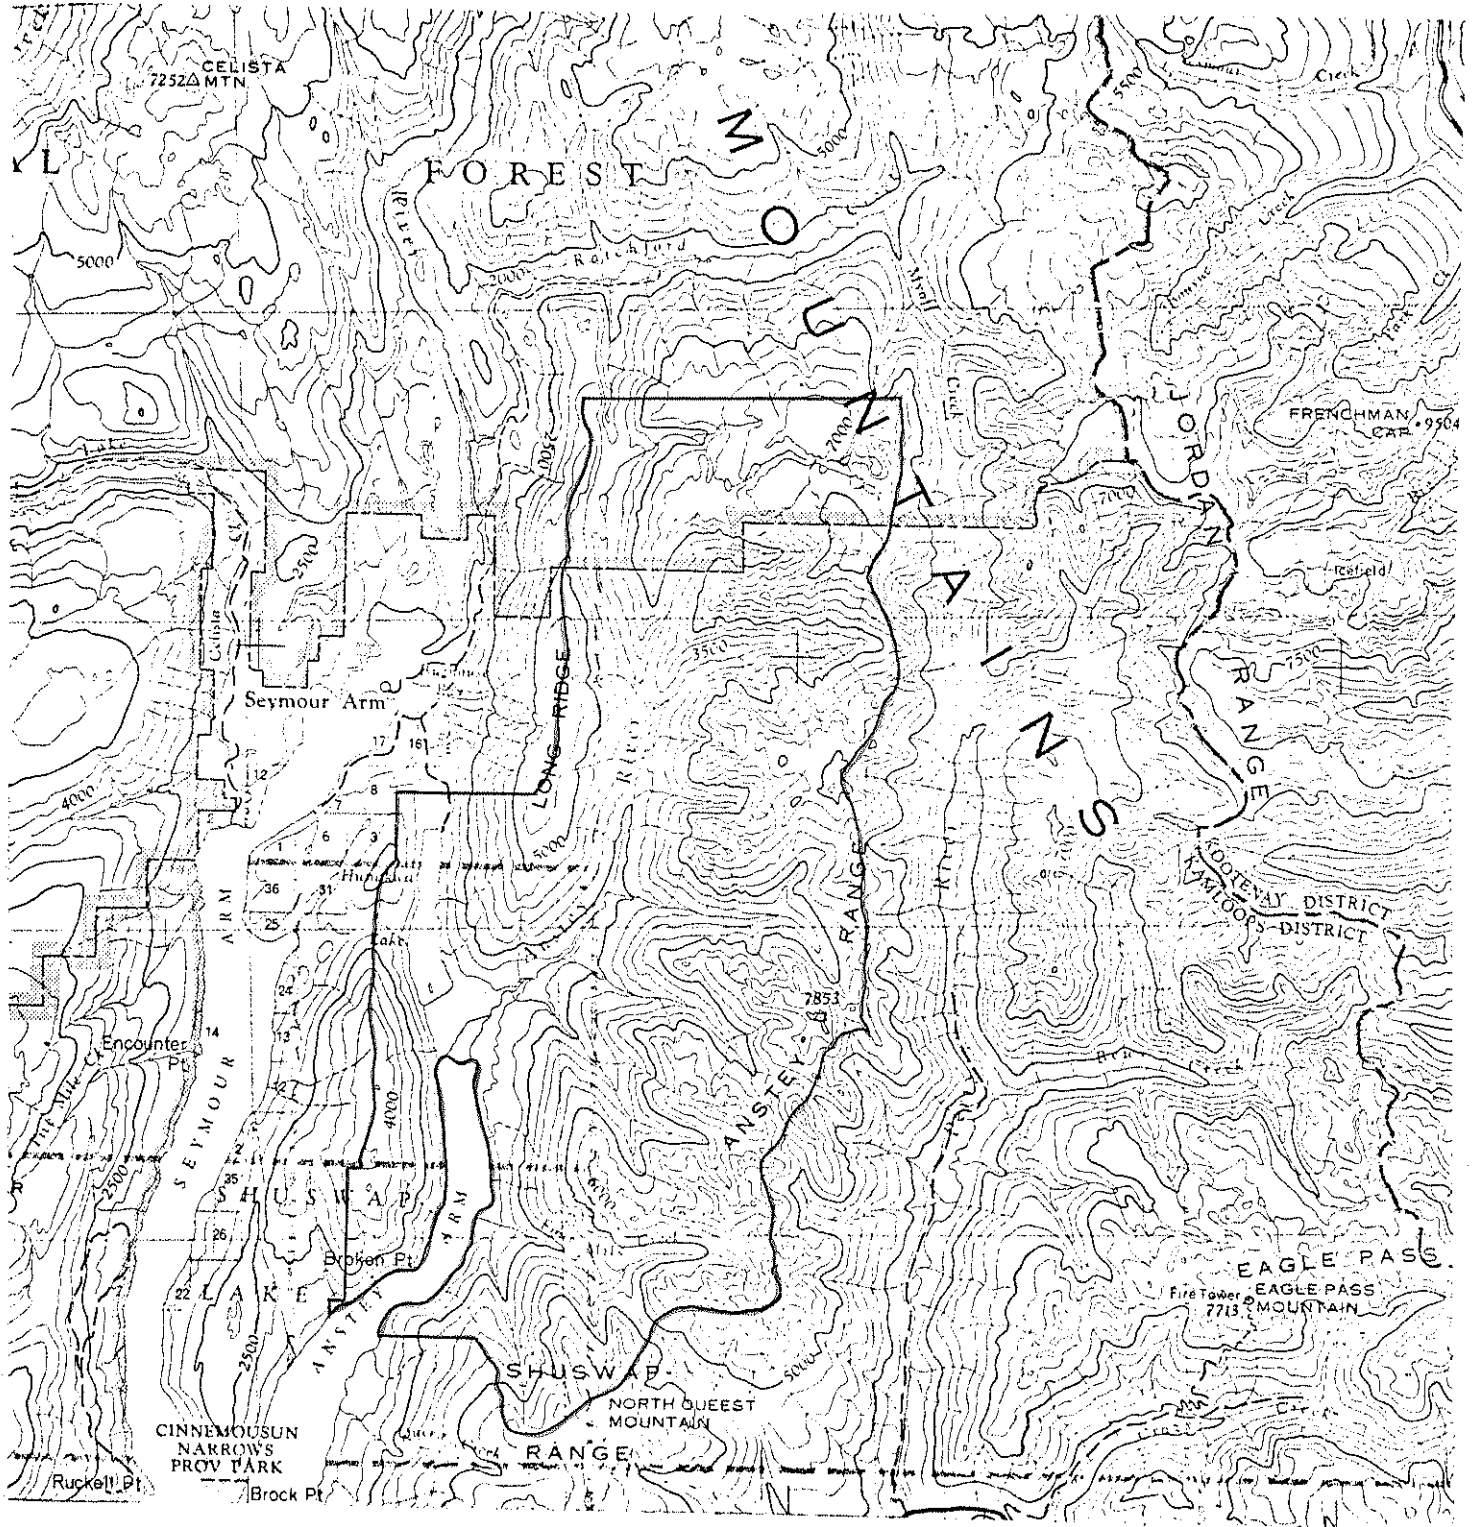

DEPARTMENT OF MINES AND PETROLEUM RESOURCES
VICTORIA

KAMLOOPS MINING DIVISION	
KAMLOOPS LAND DISTRICT	
MINERAL MAP NO.(S) 82 M/2E-W, 7E-W	
SCALE:	4 MILES = 1 INCH
M.T.D.R.; DRAWN BY: R. LAYFIELD	