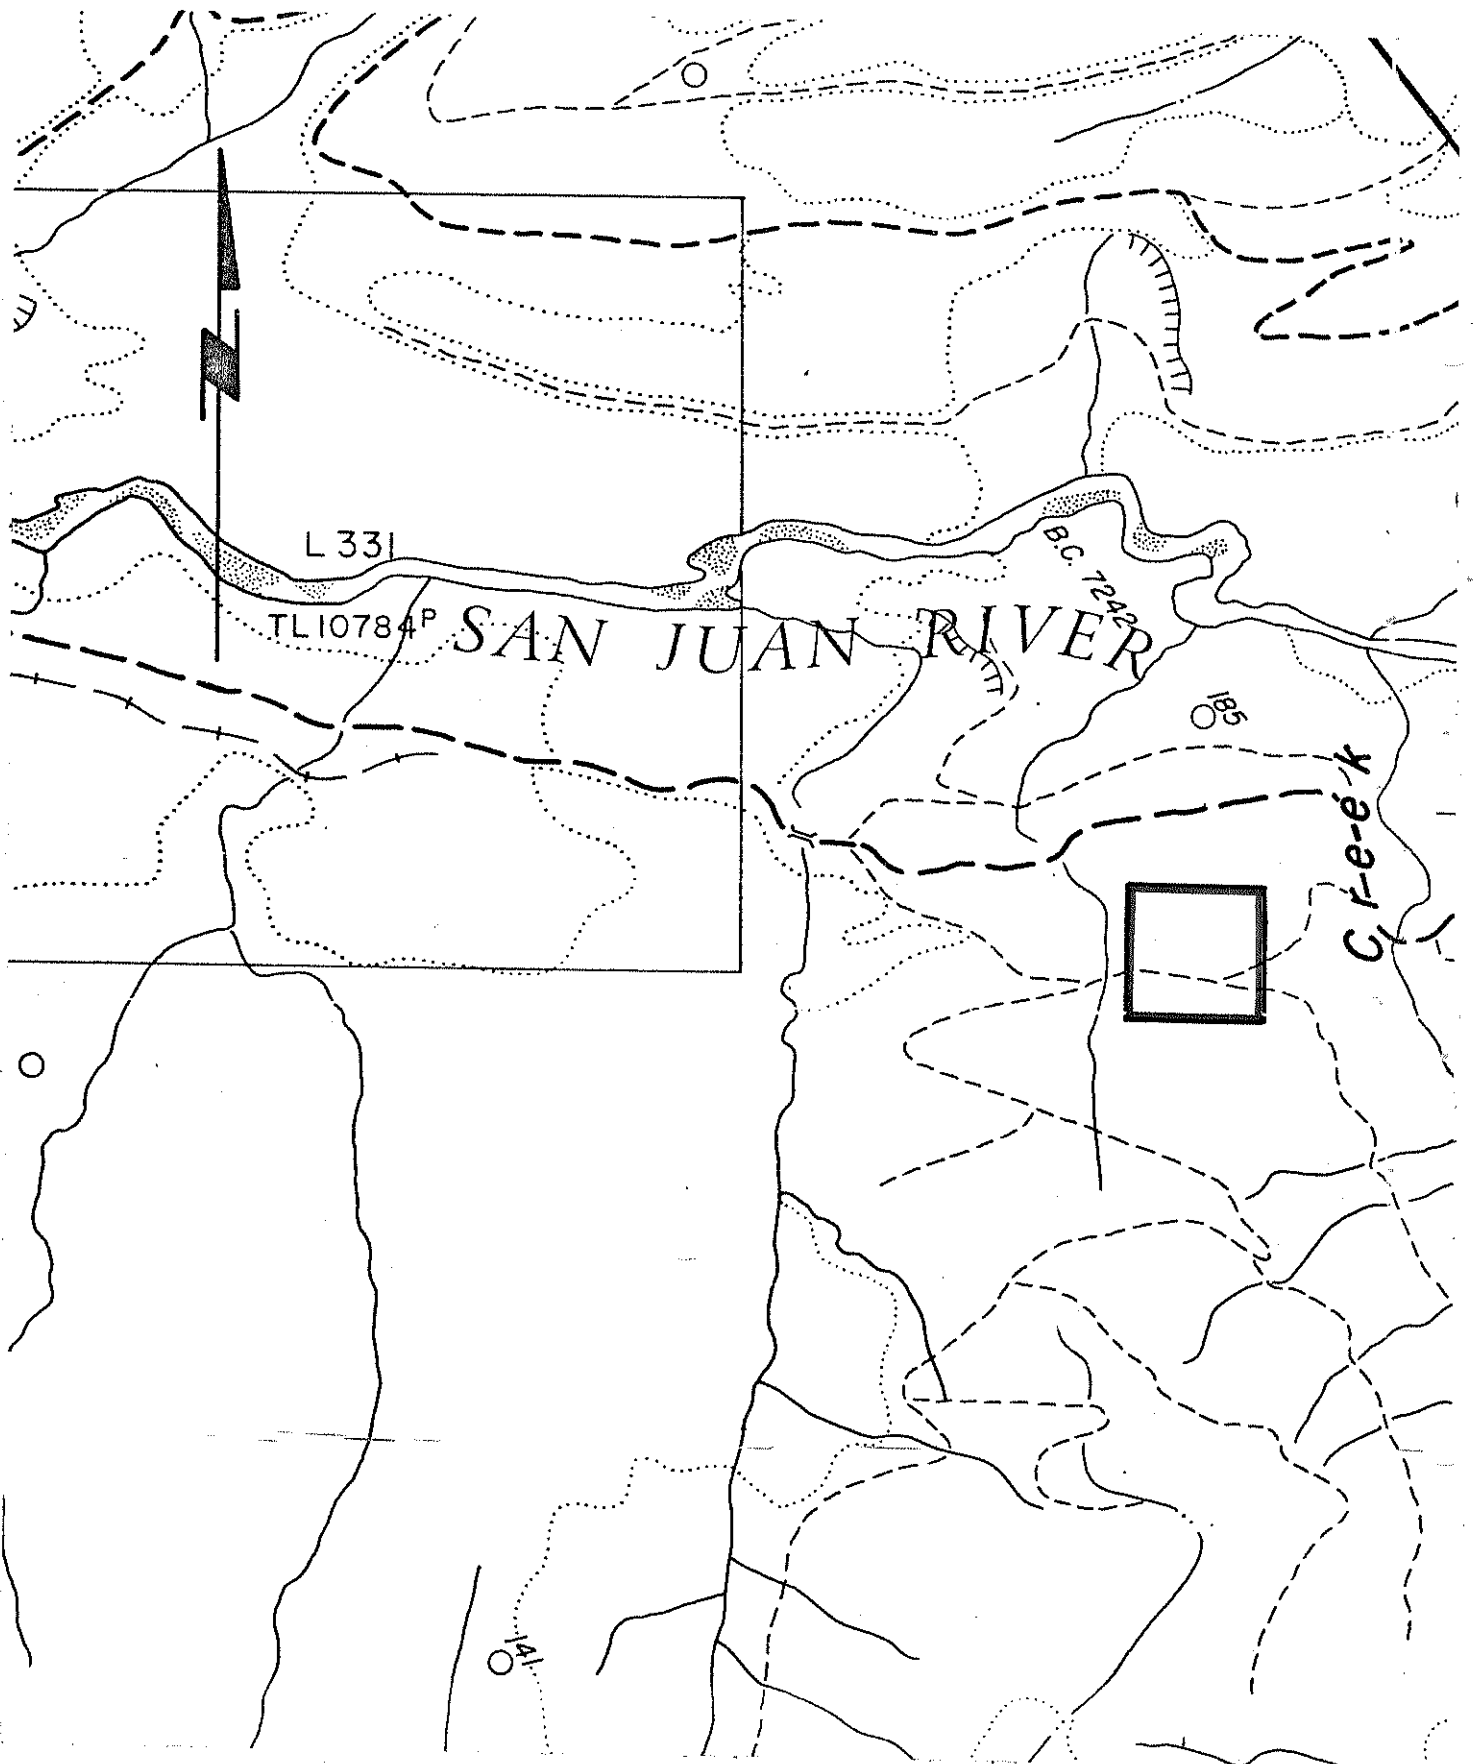

FILE No. 113(368)

DEPARTMENT OF MINES AND PETROLEUM RESOURCES
VICTORIA

VICTORIA	MINING DIVISION	
RENFREW	LAND DISTRICT	
MINERAL MAP NO.(S)	92C/9E	
SCALE:	20 CHAINS	= 1 INCH
M.T.D.R.; DRAWN BY:	BILL PRICE	2-11-74