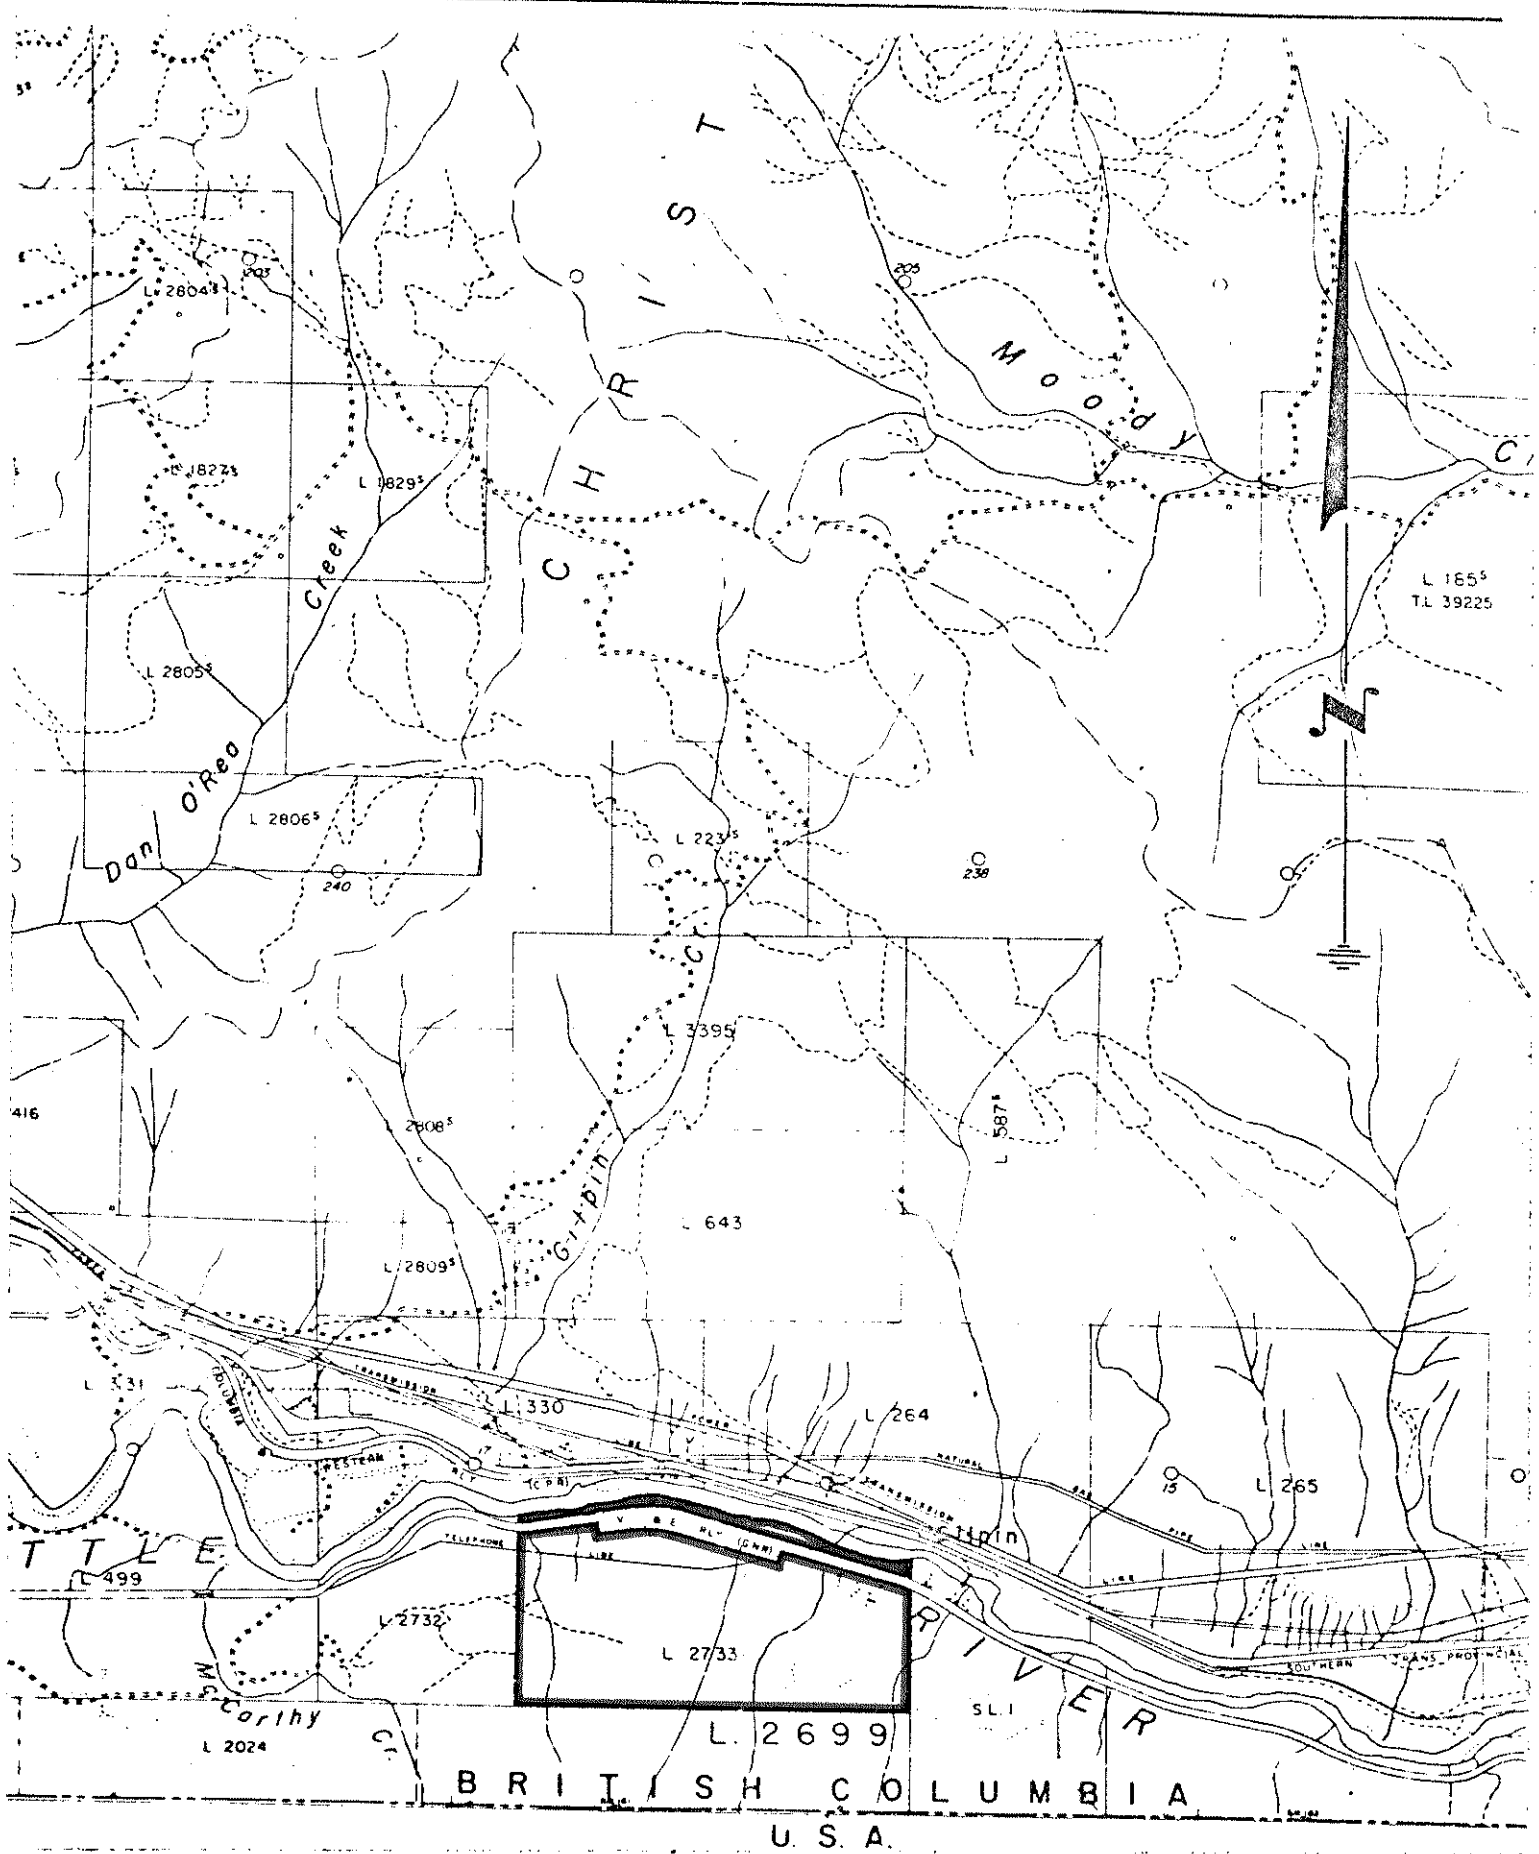

DEPARTMENT OF MINES AND PETROLEUM RESOURCES  
VICTORIA

GREENWOOD	MINING DIVISION
S.D.Y.D.	LAND DISTRICT
MINERAL MAP NO.(S)	82 E/1 W
SCALE:	1/2 MI = 1 INCH
M.T.D.R.; DRAWN BY: GREG VIVIAN	26-6-75