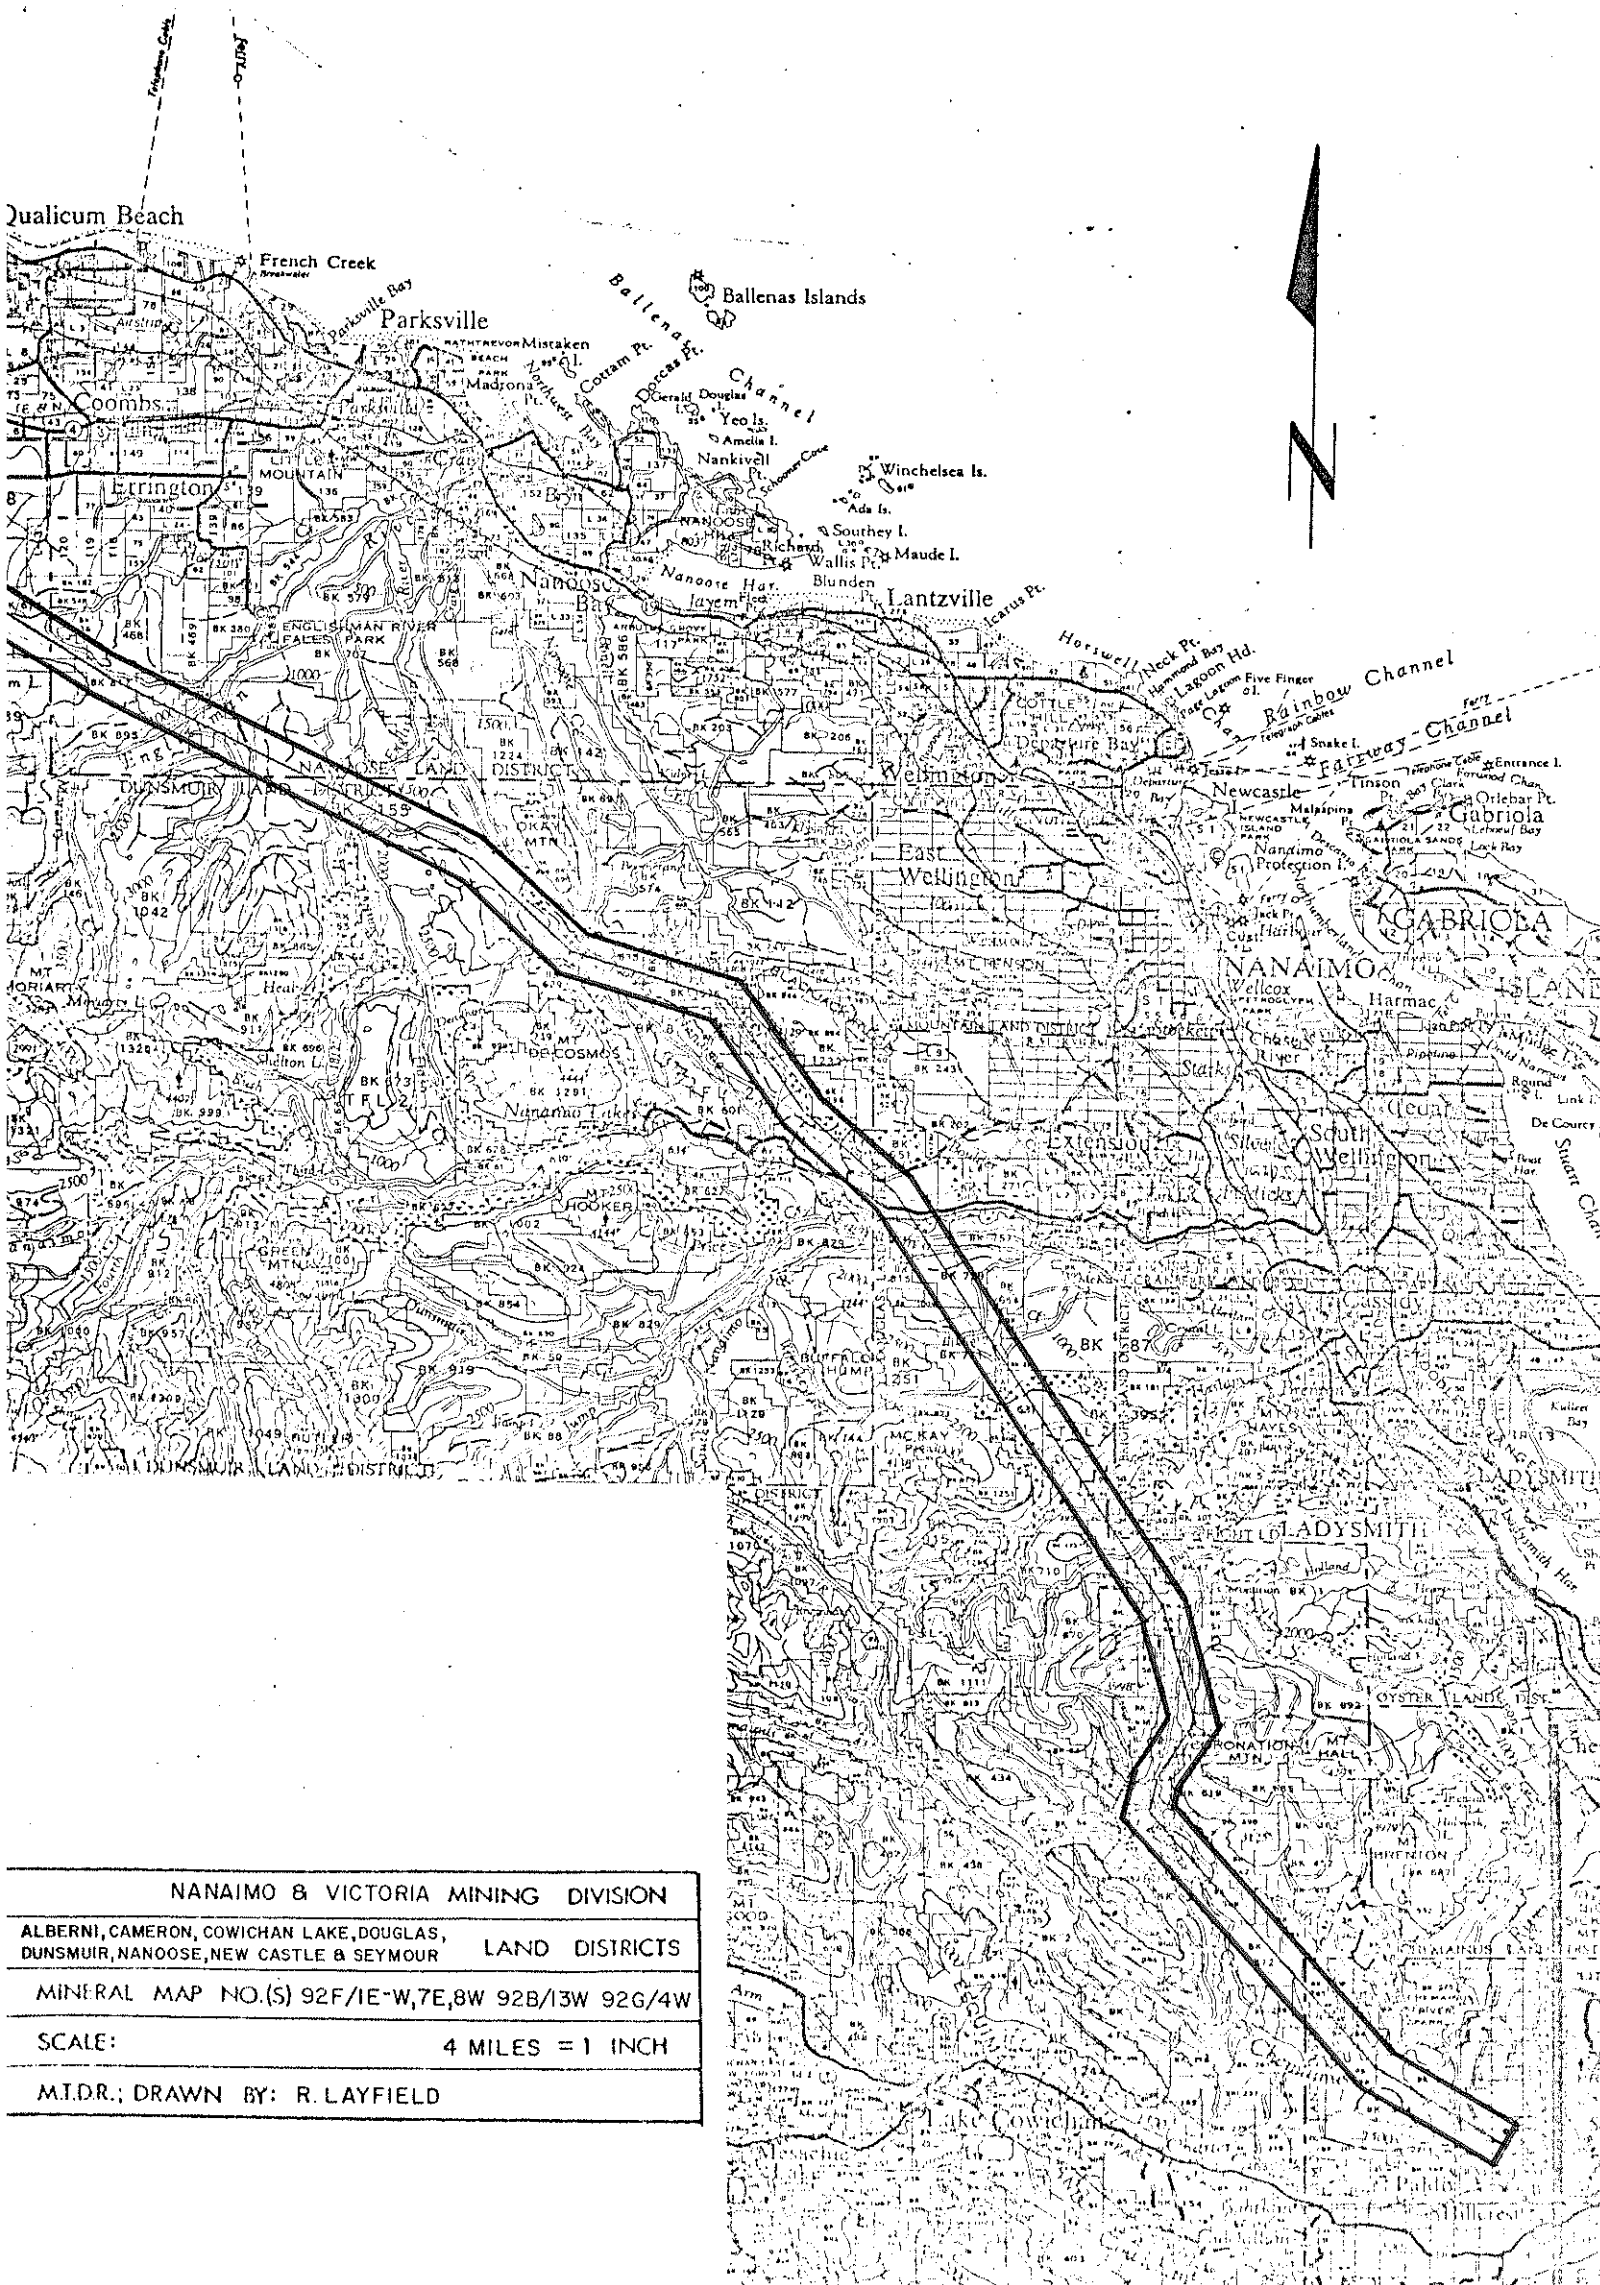

DEPARTMENT OF MINES AND PETROLEUM RESOURCES
VICTORIA

Qualicum Beach

French Creek

Parksville

Ballenas Islands

Bellena Pt.

Channel

Coombs

South Wellington

LADYSMITH

NANAIMO & VICTORIA MINING DIVISION

ALBERNI, CAMERON, COWICHAN LAKE, DOUGLAS, DUNSMUIR, NANOOSE, NEW CASTLE & SEYMOUR LAND DISTRICTS

MINERAL MAP NO. (S) 92F/1E-W, 7E, 8W 92B/13W 92G/4W

SCALE: 4 MILES = 1 INCH

M.I.D.R.; DRAWN BY: R. LAYFIELD