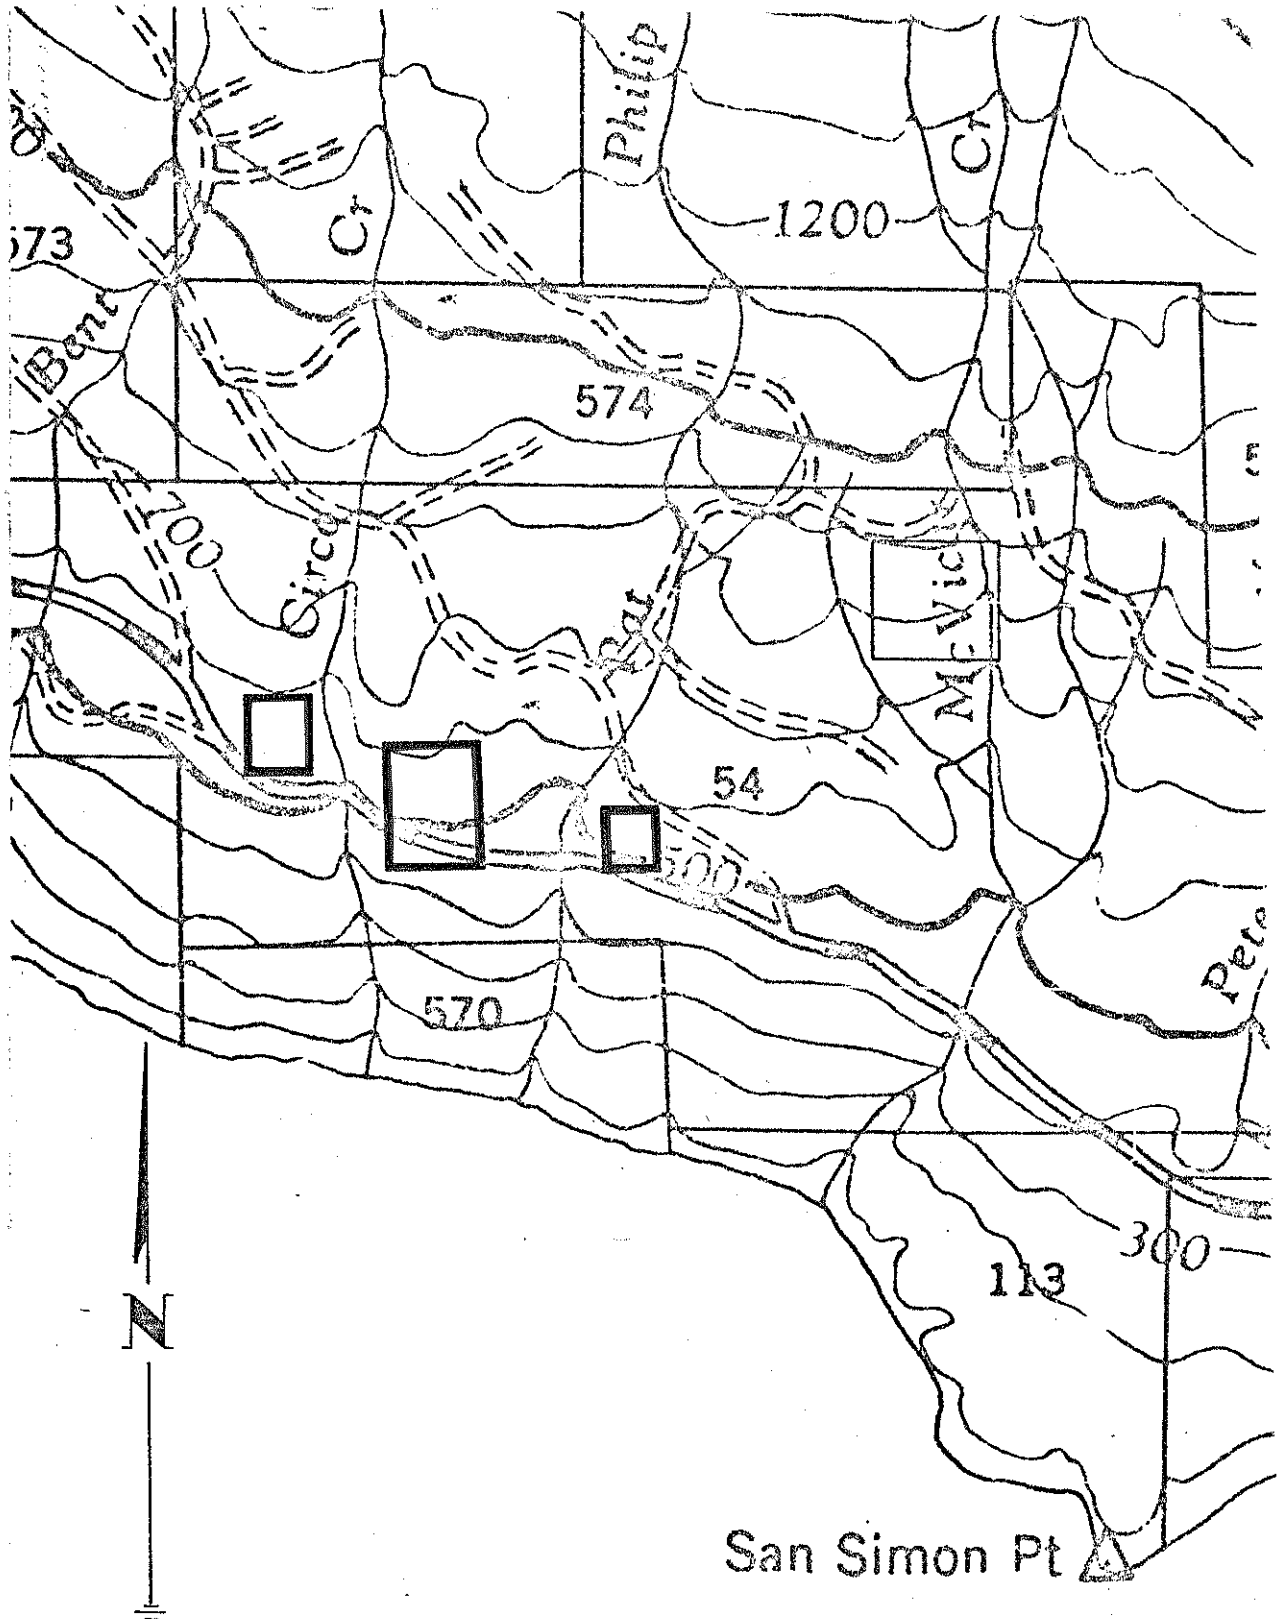

DEPARTMENT OF MINES AND PETROLEUM RESOURCES
VICTORIA

San Simon Pt

VICTORIA	MINING DIVISION
RENFREW	LAND DISTRICT
MINERAL MAP NO.(S)	92C/8E
SCALE:	20 CHAINS = 1 INCH
M.T.D.R.; DRAWN BY: M. CHANG	20-12-74