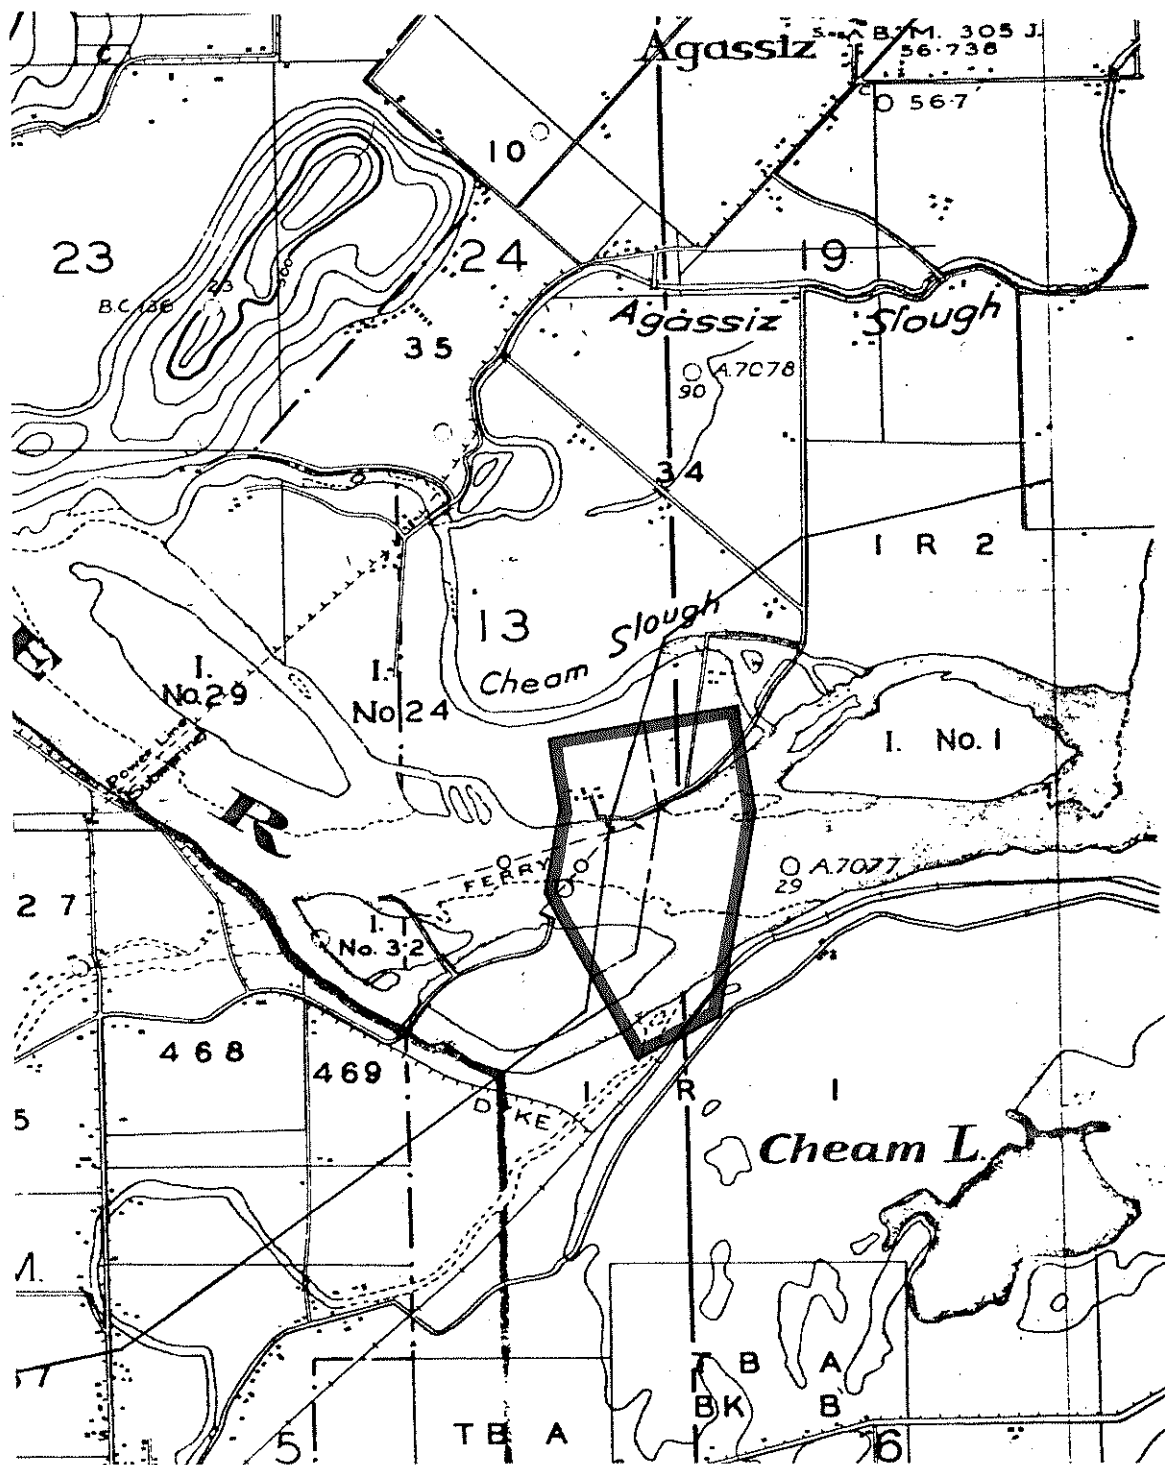

FILE NO. 113(349)

DEPARTMENT OF MINES AND PETROLEUM RESOURCES
VICTORIA

NEW WESTMINSTER	MINING DIVISION
YDYD	LAND DISTRICT
MINERAL MAP NO.(S)	92H/4W
SCALE:	1/2 MILE = 1 INCH
M.T.D.R.; DRAWN BY: L.YIP 5 SEPT. 74.