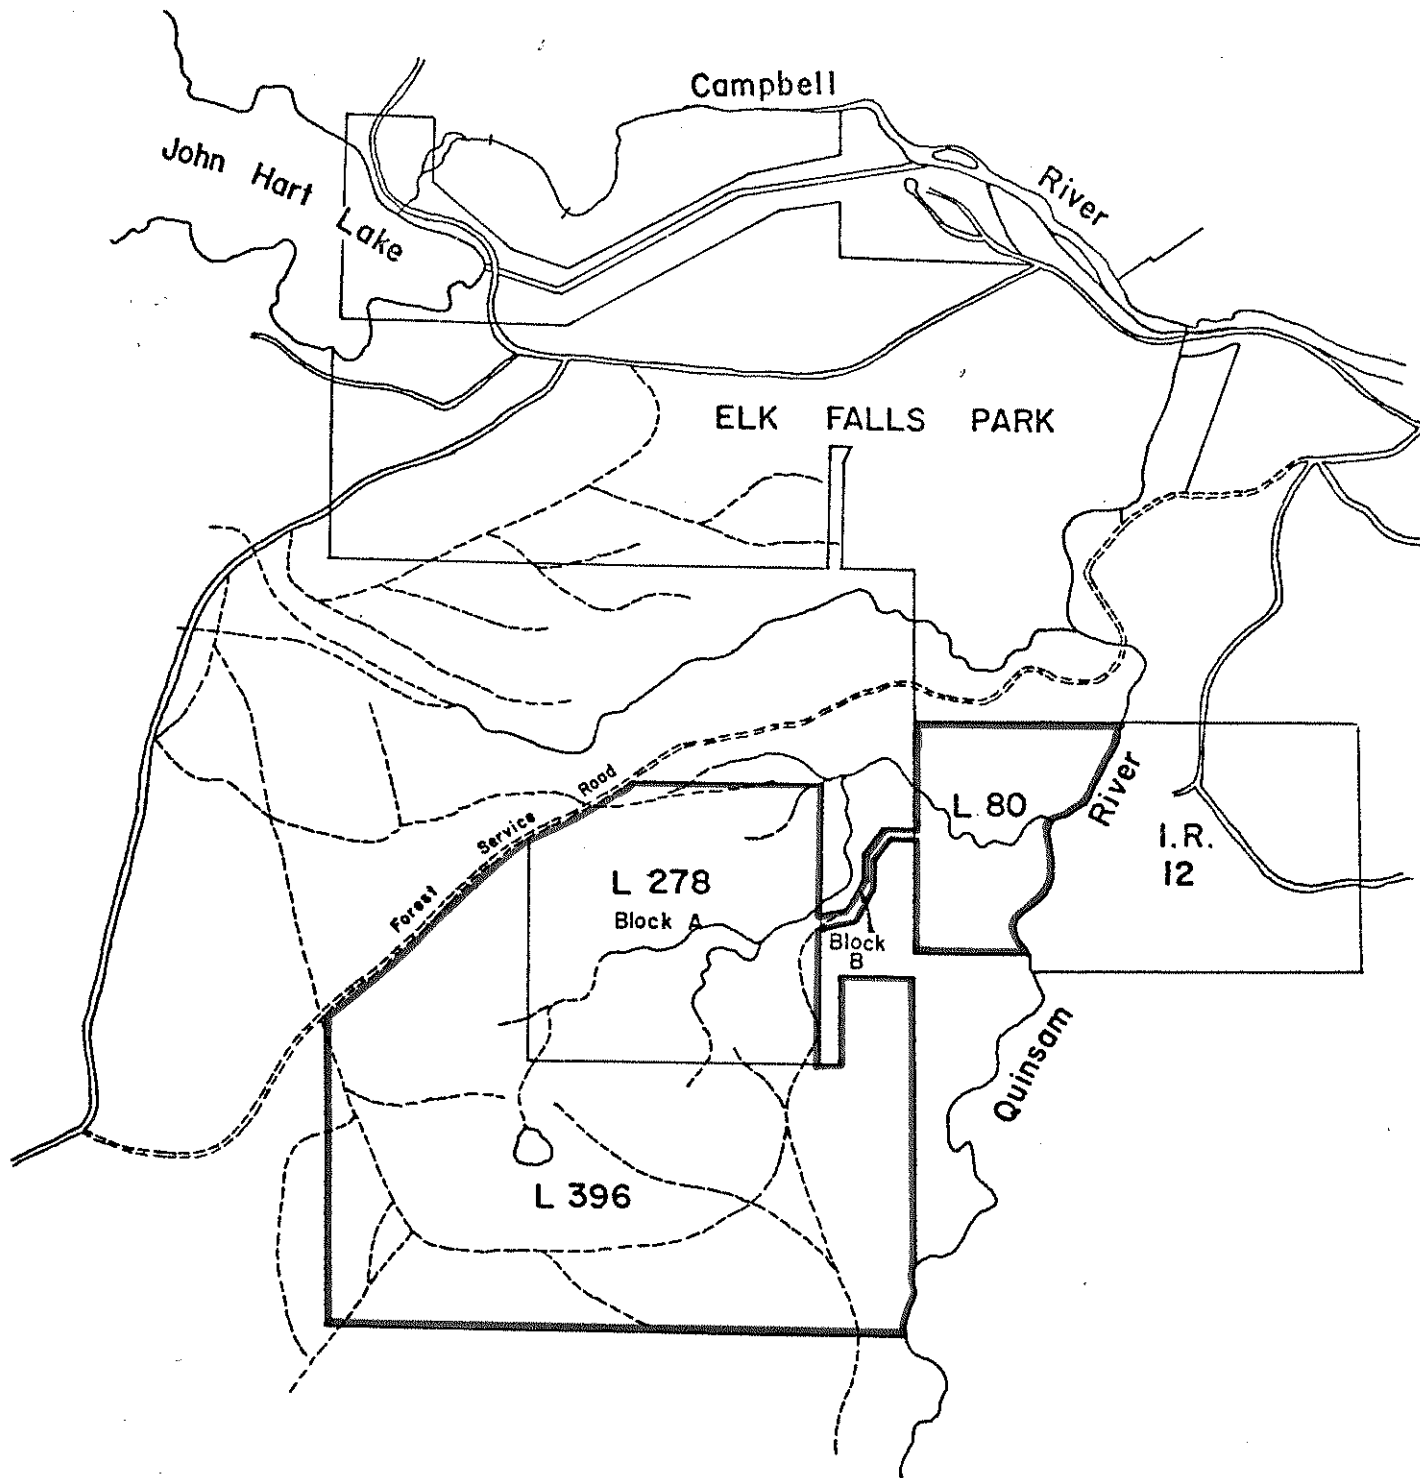

DEPARTMENT OF MINES AND PETROLEUM RESOURCES
VICTORIA

FILE NO. 113(324)

NANAIMO

MINING DIVISION

MINERAL MAP NO. 92K/3W

SCALE: 1/2 MILE TO 1 INCH

SAYWARD

LAND DIVISION