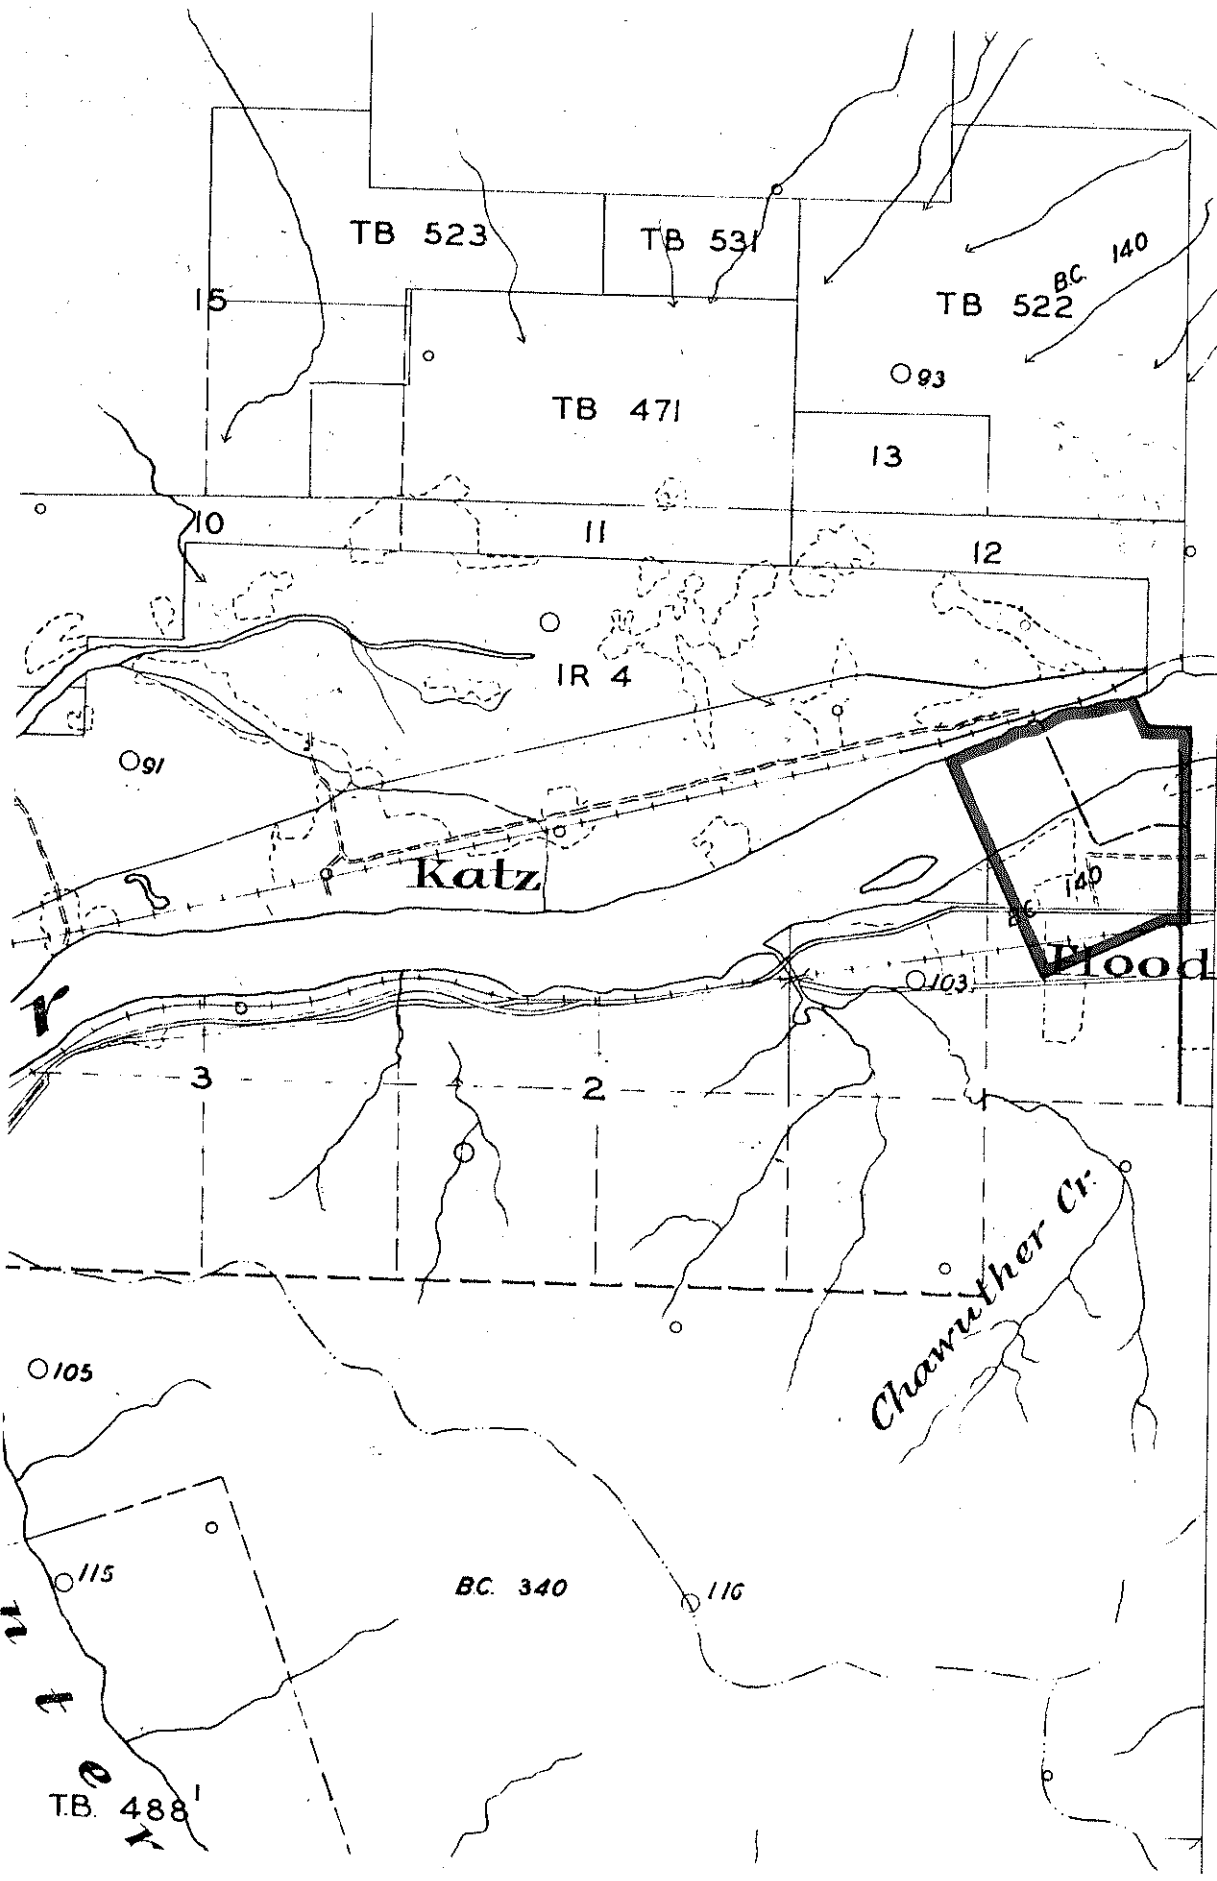

DEPARTMENT OF MINES AND PETROLEUM RESOURCES
VICTORIA

FILE NO. 113(323)

TO EAST SEE MAP 92 H/6 W/2

NEW WESTMINSTER MINING DIVISION

MINERAL MAP NO. 92H/5E

SCALE: 1/2 MILE TO 1 INCH

YDYD LAND DIVISION

1 YIP 18/2/74