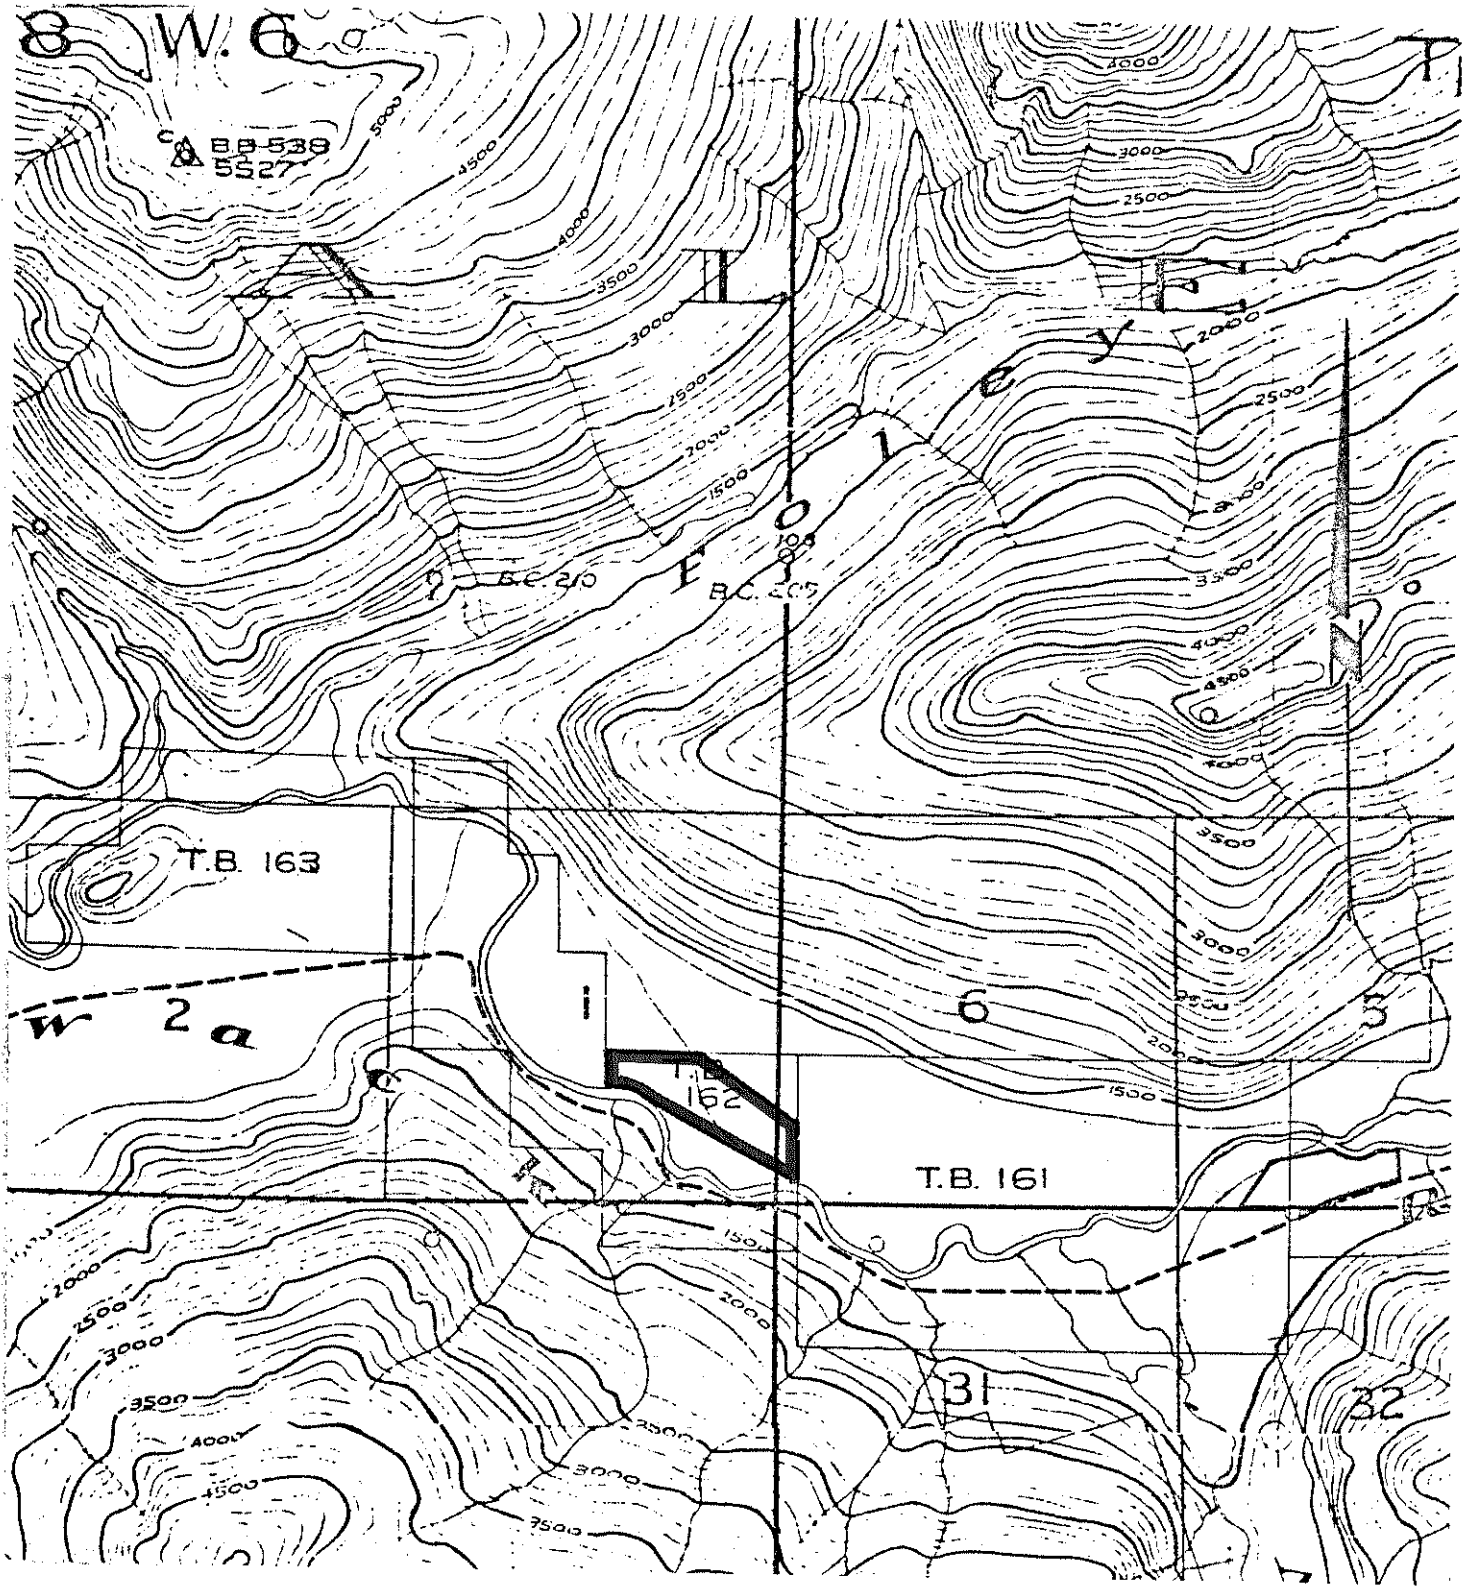

DEPARTMENT OF MINES AND PETROLEUM RESOURCES
VICTORIA

NEW WESTMINSTER		MINING DIVISION
YDYD		LAND DISTRICT
MINERAL MAP NO.(S)	92H/4E	
SCALE:	1/2 MILE	= 1 INCH
M.T.D.R.; DRAWN BY:	L.YIP 22/7/74	