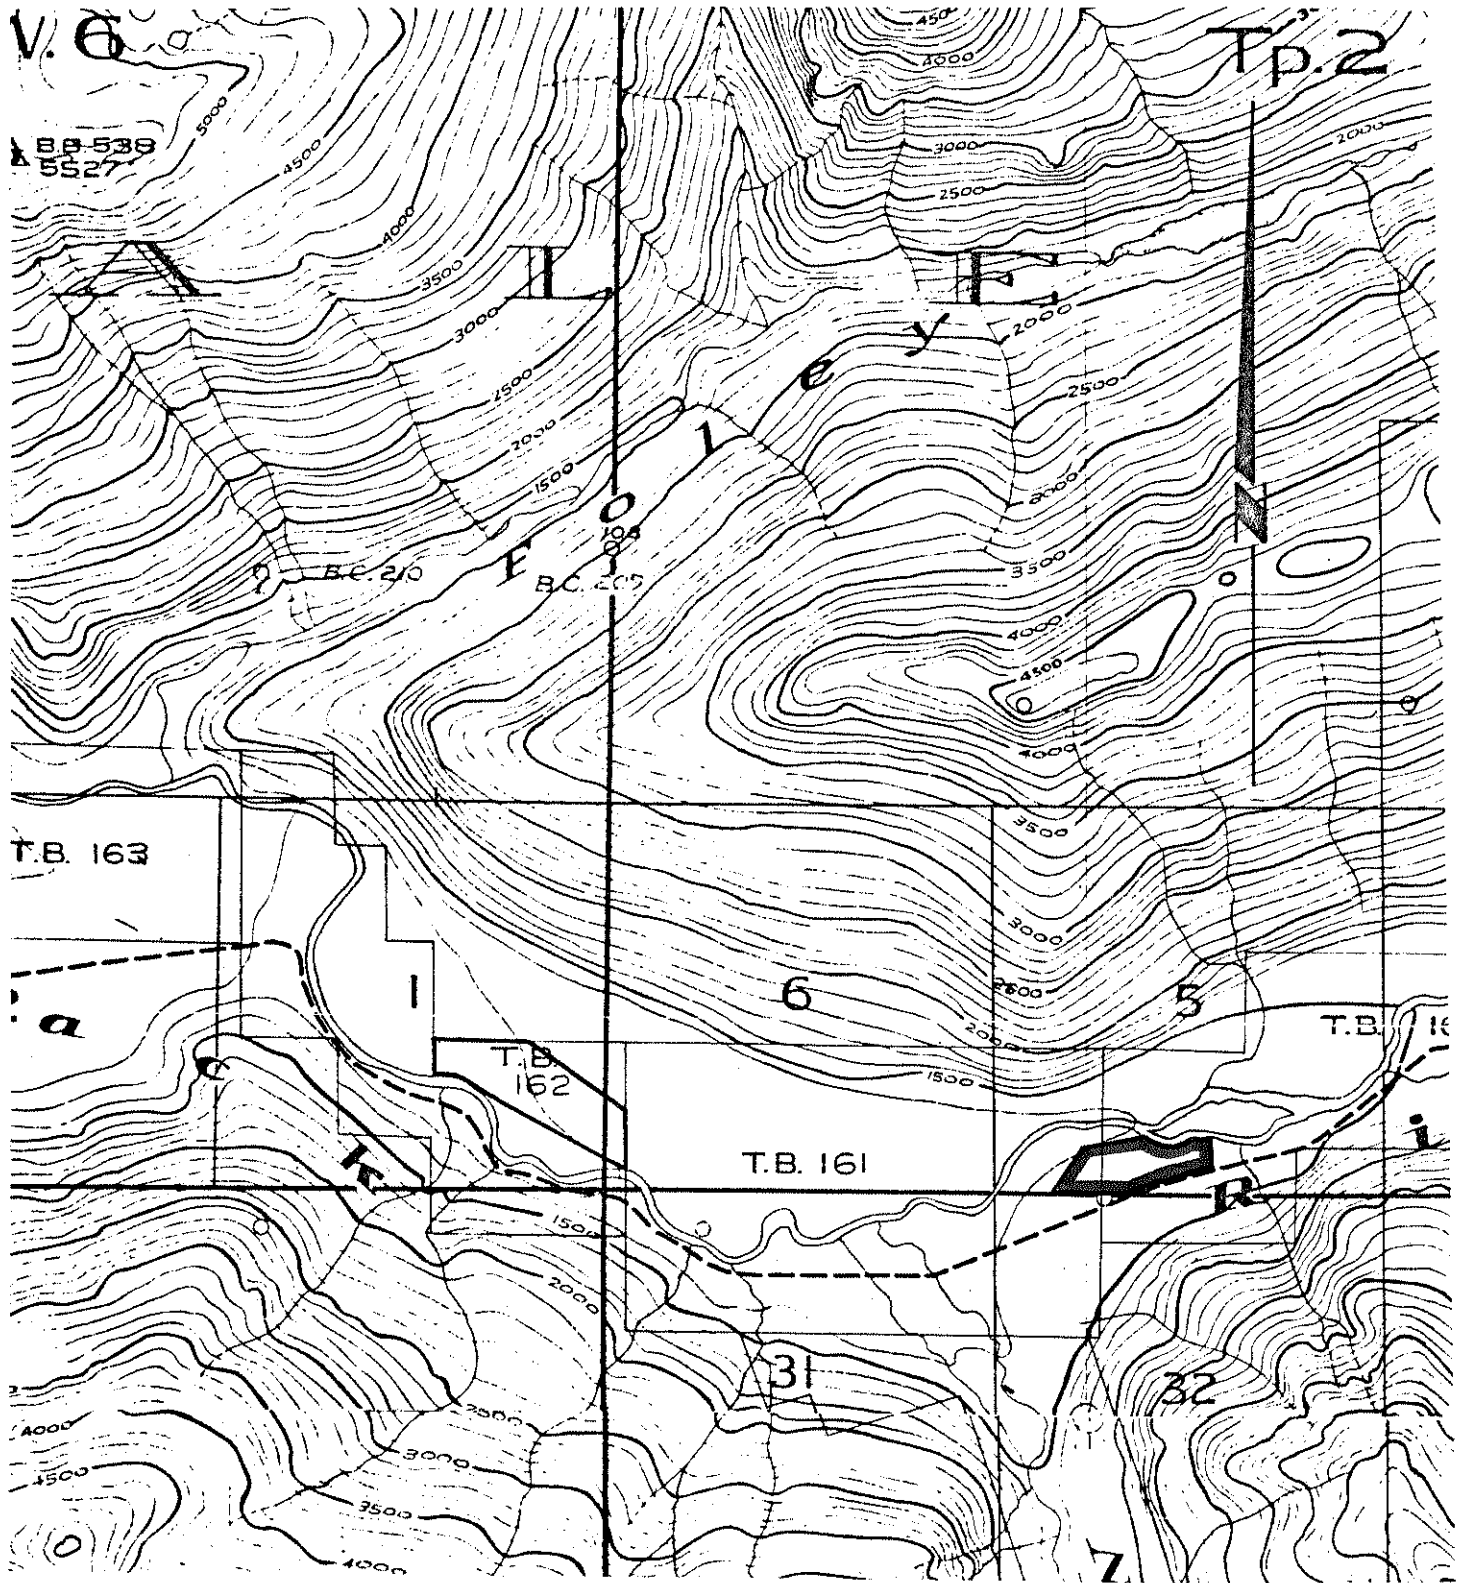

DEPARTMENT OF MINES AND PETROLEUM RESOURCES
VICTORIA

NEW WESTMINSTER	MINING DIVISION
YOYD	LAND DISTRICT
MINERAL MAP NO.(S)	92H/4E
SCALE:	1/2 MILE = 1 INCH
M.T.D.R.; DRAWN BY:	L YIP 22/7/74