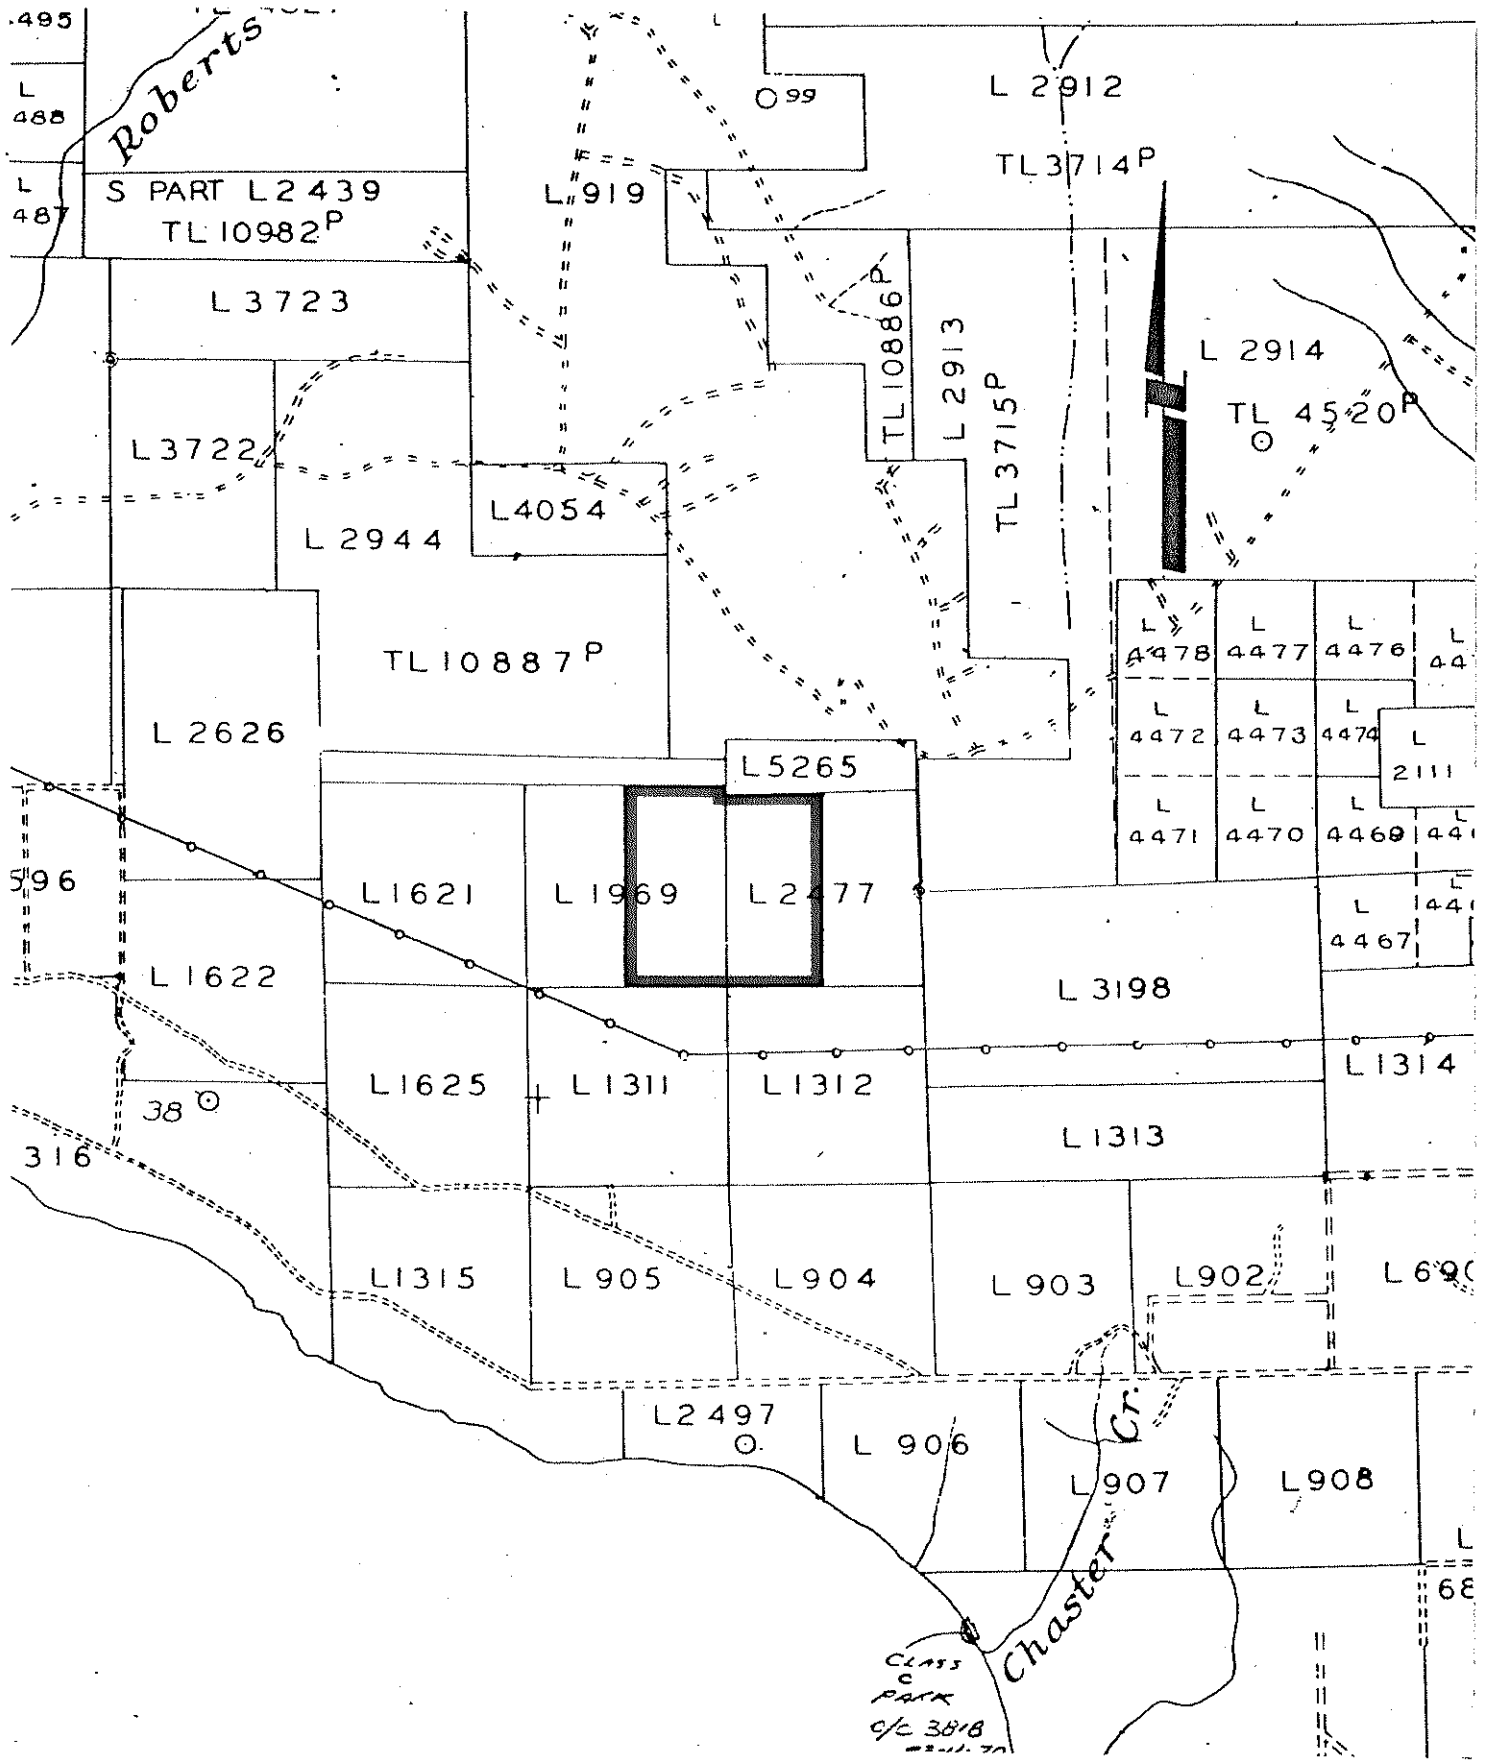

DEPARTMENT OF MINES AND PETROLEUM RESOURCES
VICTORIA

VANCOUVER		MINING DIVISION
NEW WESTMINSTER		LAND DISTRICT
MINERAL MAP NO.(S)		926/5E
SCALE:	1/2 MILE	= 1 INCH
M.T.D.R.; DRAWN BY: KEVIN TOWNSEND		8-8-74