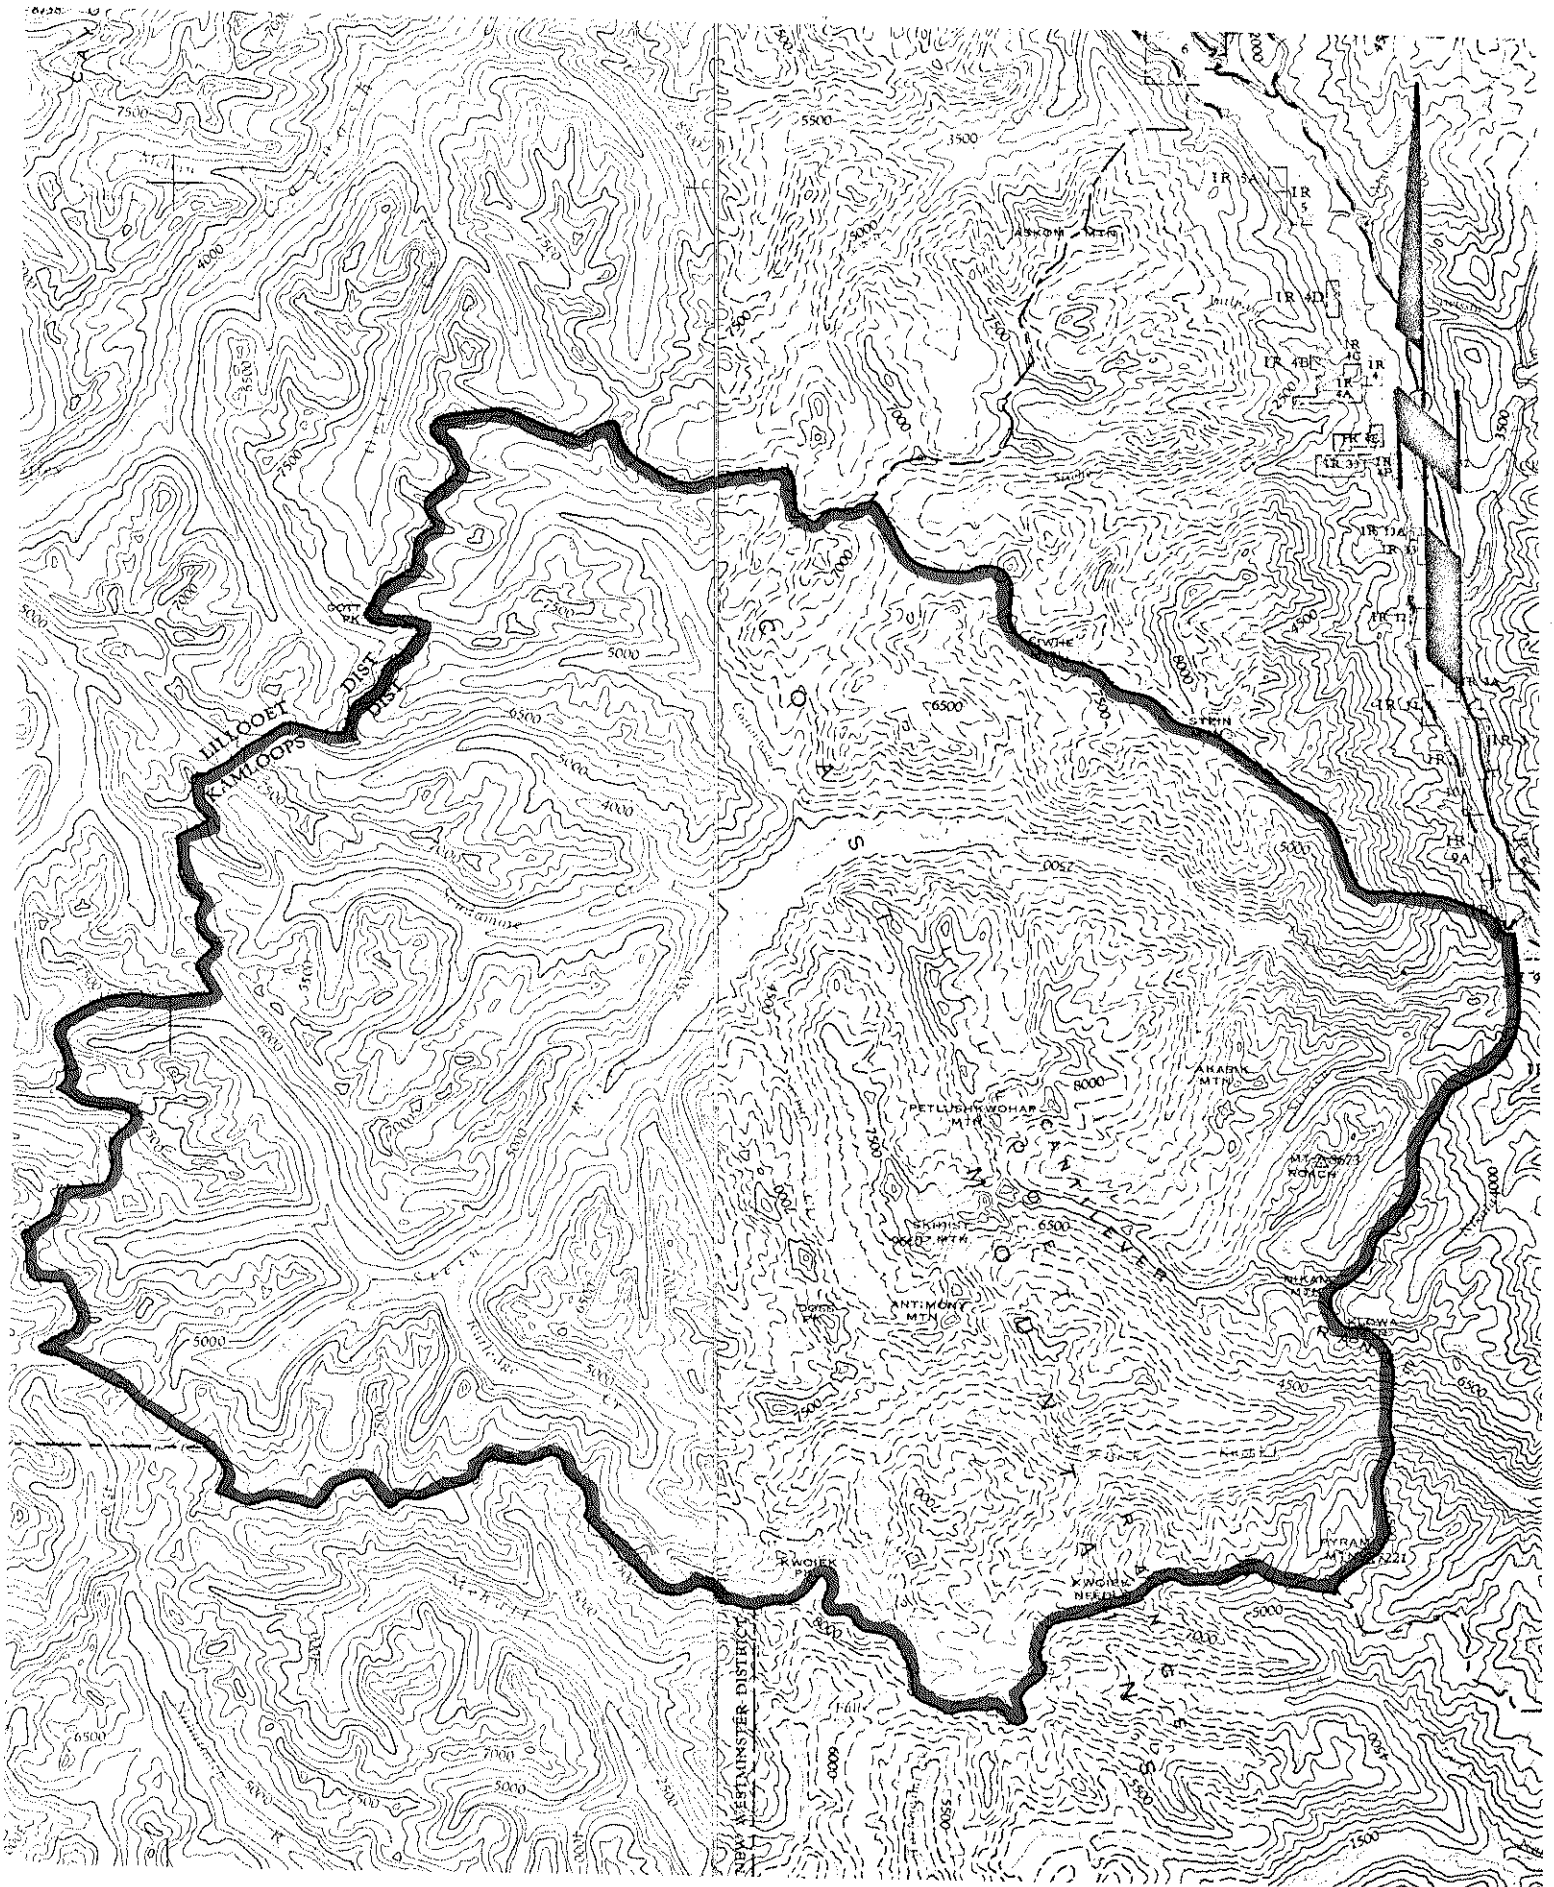

DEPARTMENT OF MINES AND PETROLEUM RESOURCES  
VICTORIA

FILE NO. 113(322)

KAMLOOPS MINING DIVISION  
MINERAL MAP NO. 92I/5W & 92J/8E  
SCALE: 4 MILE TO 1 INCH  
KDYD LAND DIVISION  
4 MARCH 74 L YIP