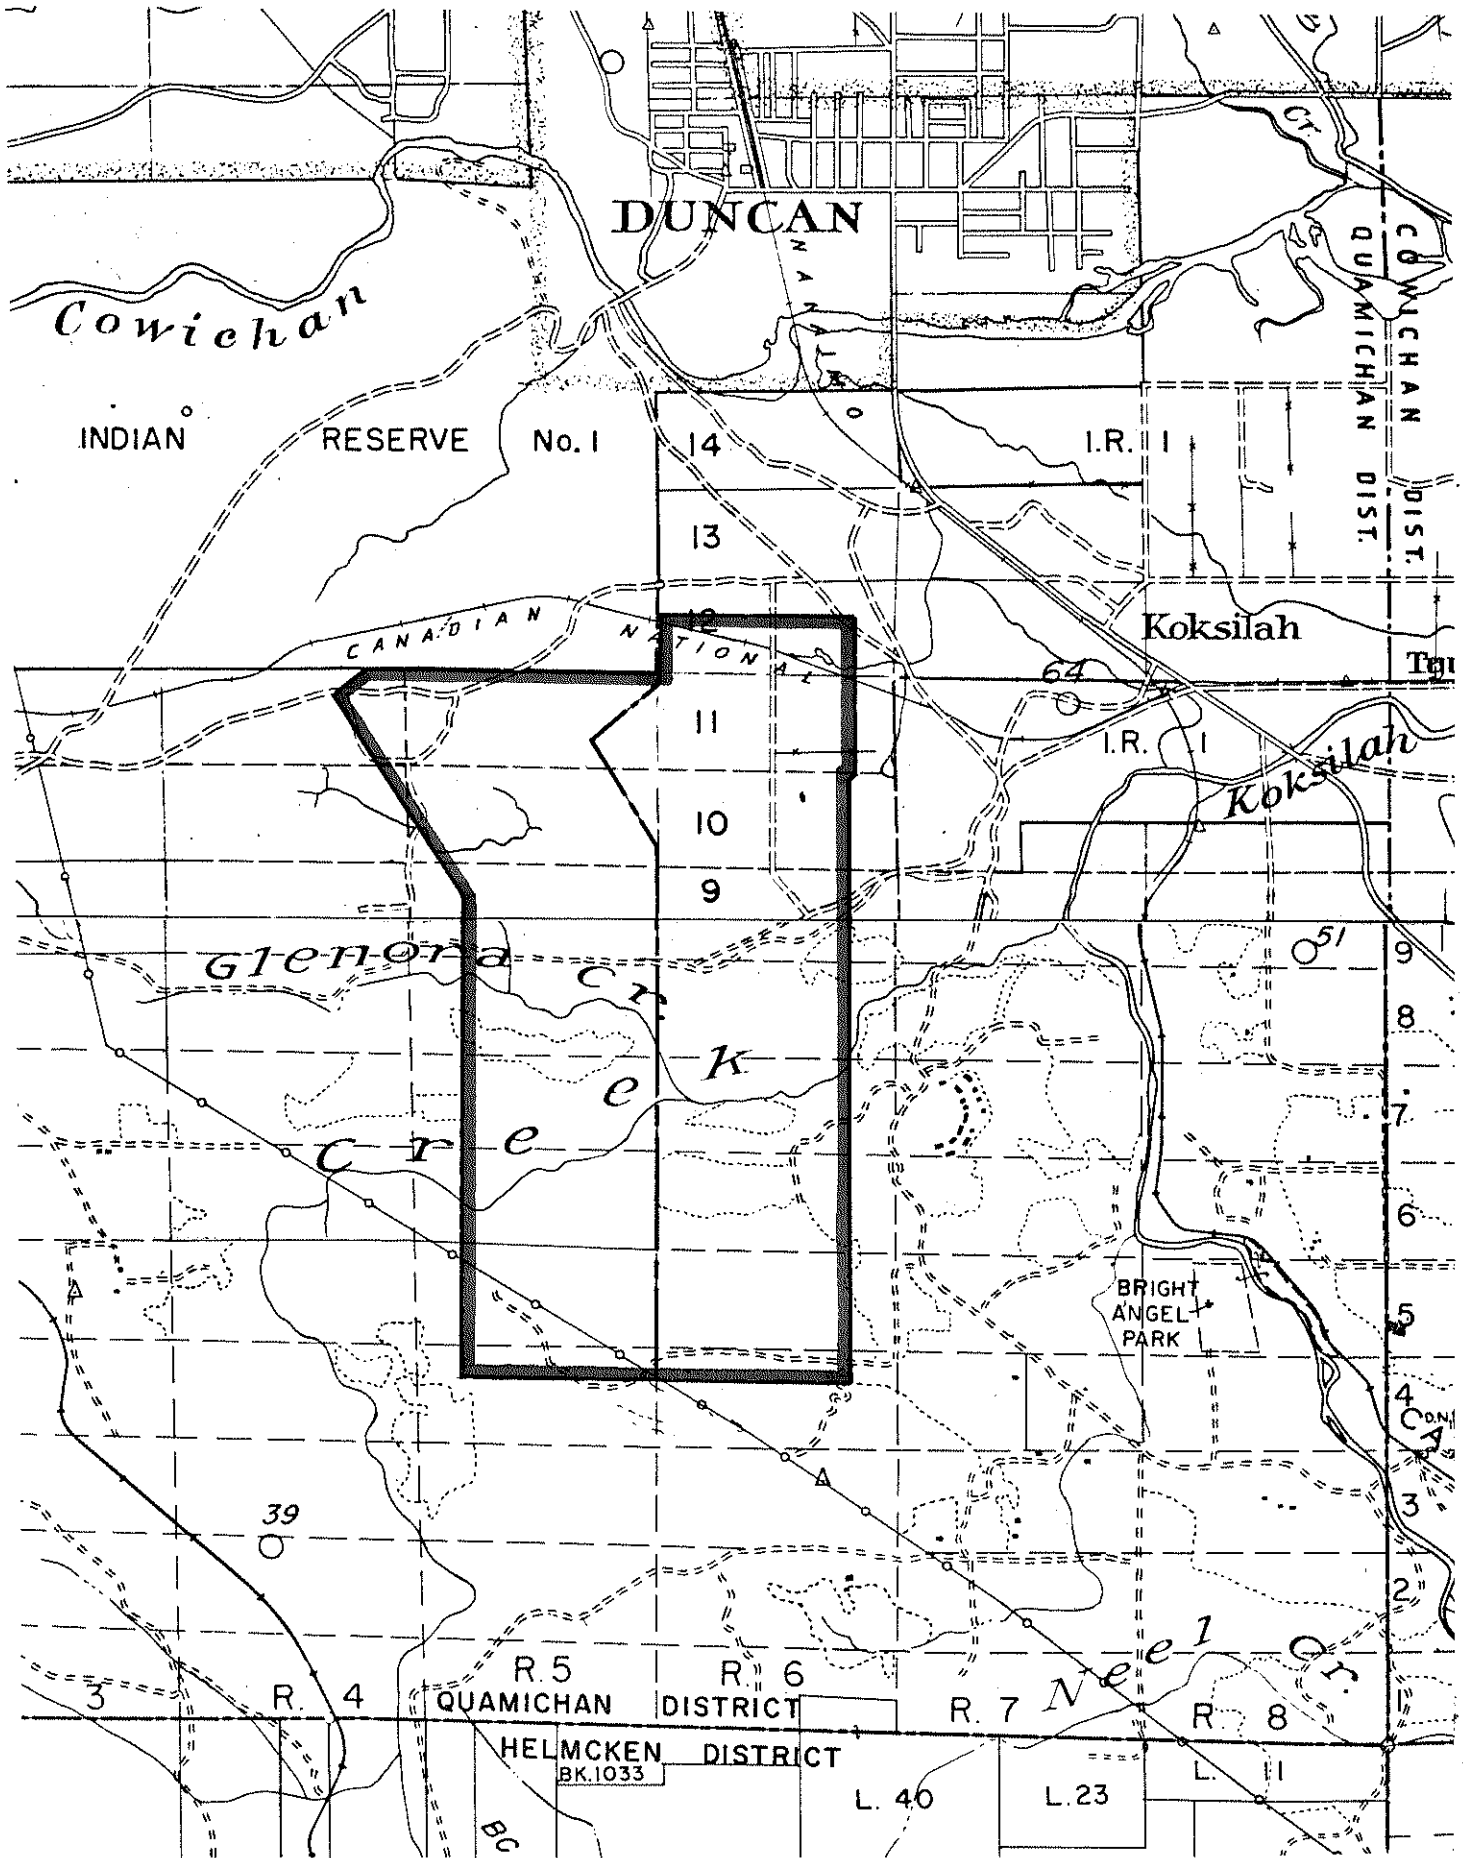

DEPARTMENT OF MINES AND PETROLEUM RESOURCES
VICTORIA

FILE NO. 113(318)

..... NANAIMO ..... MINING DIVISION

MINERAL MAP NO. 92B/12E.8.13E.....

SCALE: ..... 1/2 MILE ..... TO 1 INCH.

L.YIP 18/12/73..