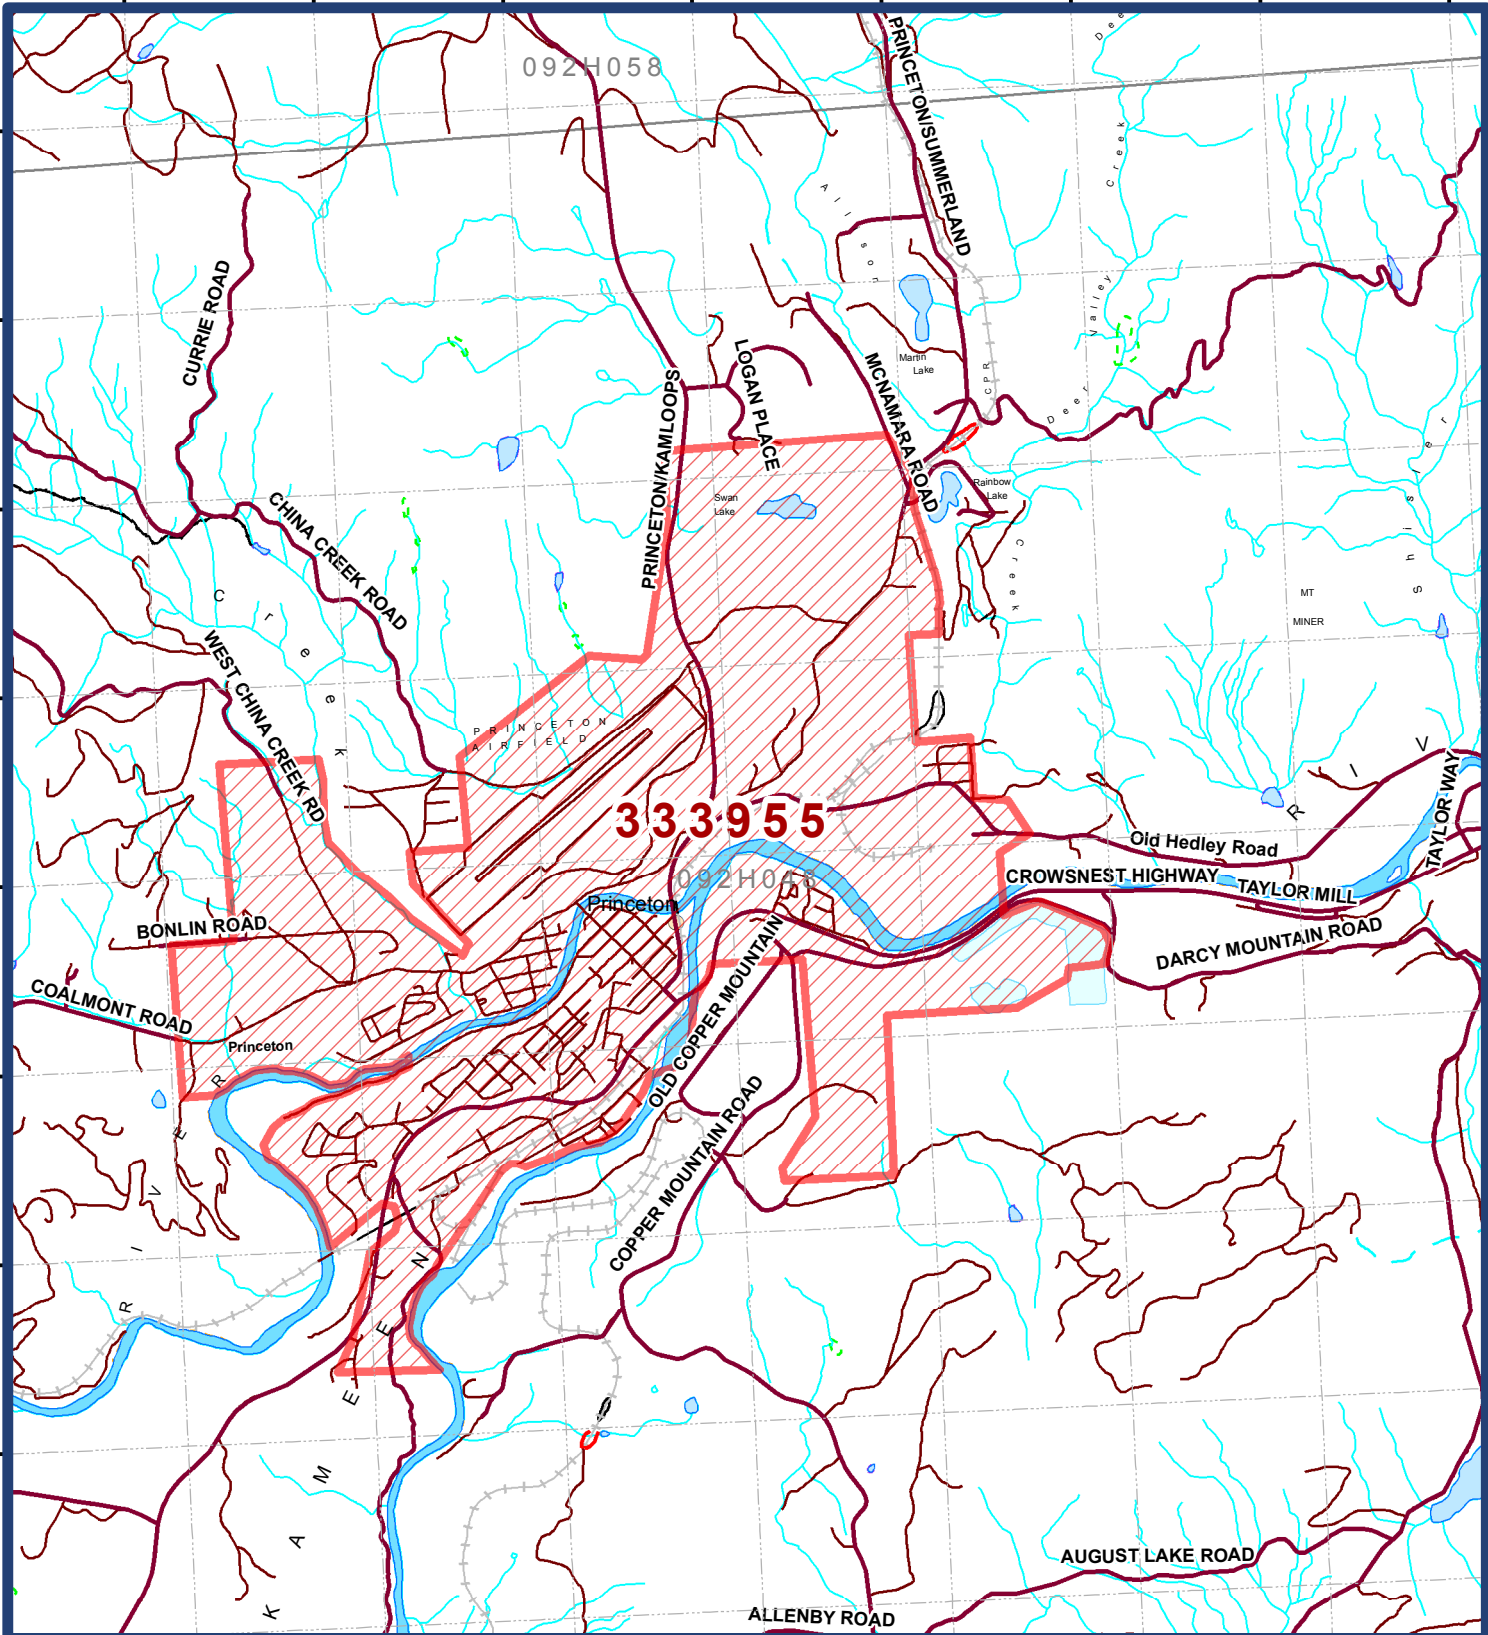

678102 679102 680102 681102 682102 683102 684102 685102

5486145
5485145
5484145
5483145
5482145
5481145
5480145
5479145
5478145

5486145
5485145
5484145
5483145
685102
5481145
5480145
5479145
5478145

Recreational Panning Reserves

Princeton Recreational Panning Area

Site Number	333955	Map Scale	1:40,000
Mining Division	Similkameen	Area	1048 ha.
BCGS Maps	092H048		

- Reserves
- Indian Reserves
- Mapsheet Grid
- Provincial Parks and Protected Areas

Projection: Albers
Datum: NAD 83
Source: BC Geographic Warehouse
Produced by: Ministry of Energy and Mines
Mineral Titles Branch, Vancouver
Date: May 6, 2015
W:\em\vic\mb\Local\projects\reserves
\Princeton Recreational Panning
Area_2015-05-06.mxd