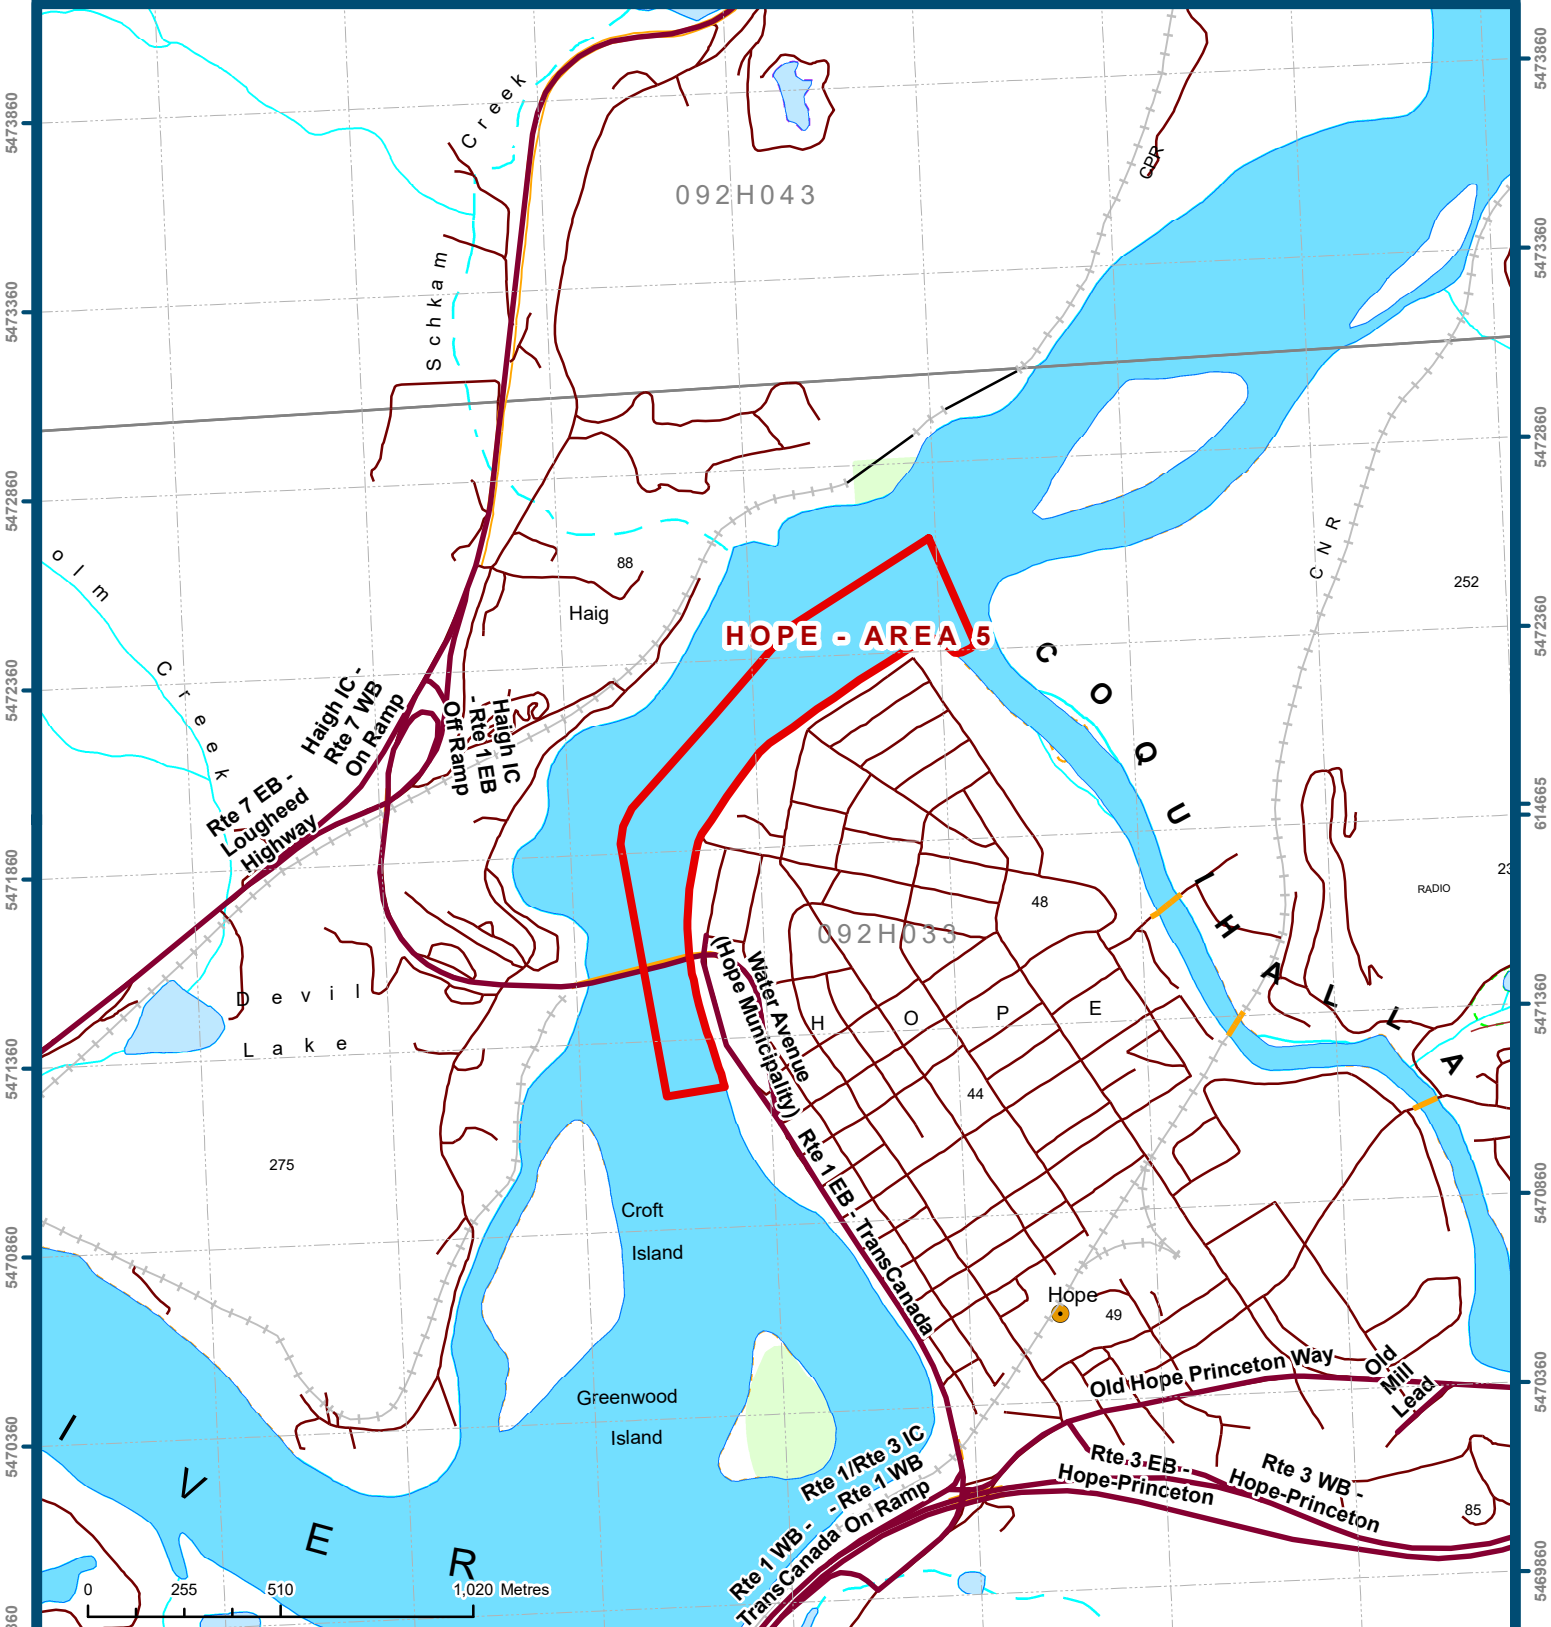

611165 611665 612165 612665 613165 613665 614165 614665

Recreational Panning Reserves

Hope Recreational Panning Area

Site Number	329447	Map Scale	1:20,000
Mining Division	New Westminster	Area	31 ha.
BCGS Maps	092H033		

Projection: Albers
Datum: NAD 83
Source: BC Geographic Warehouse as of Jan. 7, 2020
Produced by: Ministry of Energy and Mines
Mineral Titles Branch, Vancouver
Date: Jan. 7, 2020

- Reserves
- Mapsheet Grid
- Provincial Parks and Protected Areas
- Indian Reserves
- Private
- Crown Provincial
- Other Land Ownership (Federal, Municipal, None, Unknown)