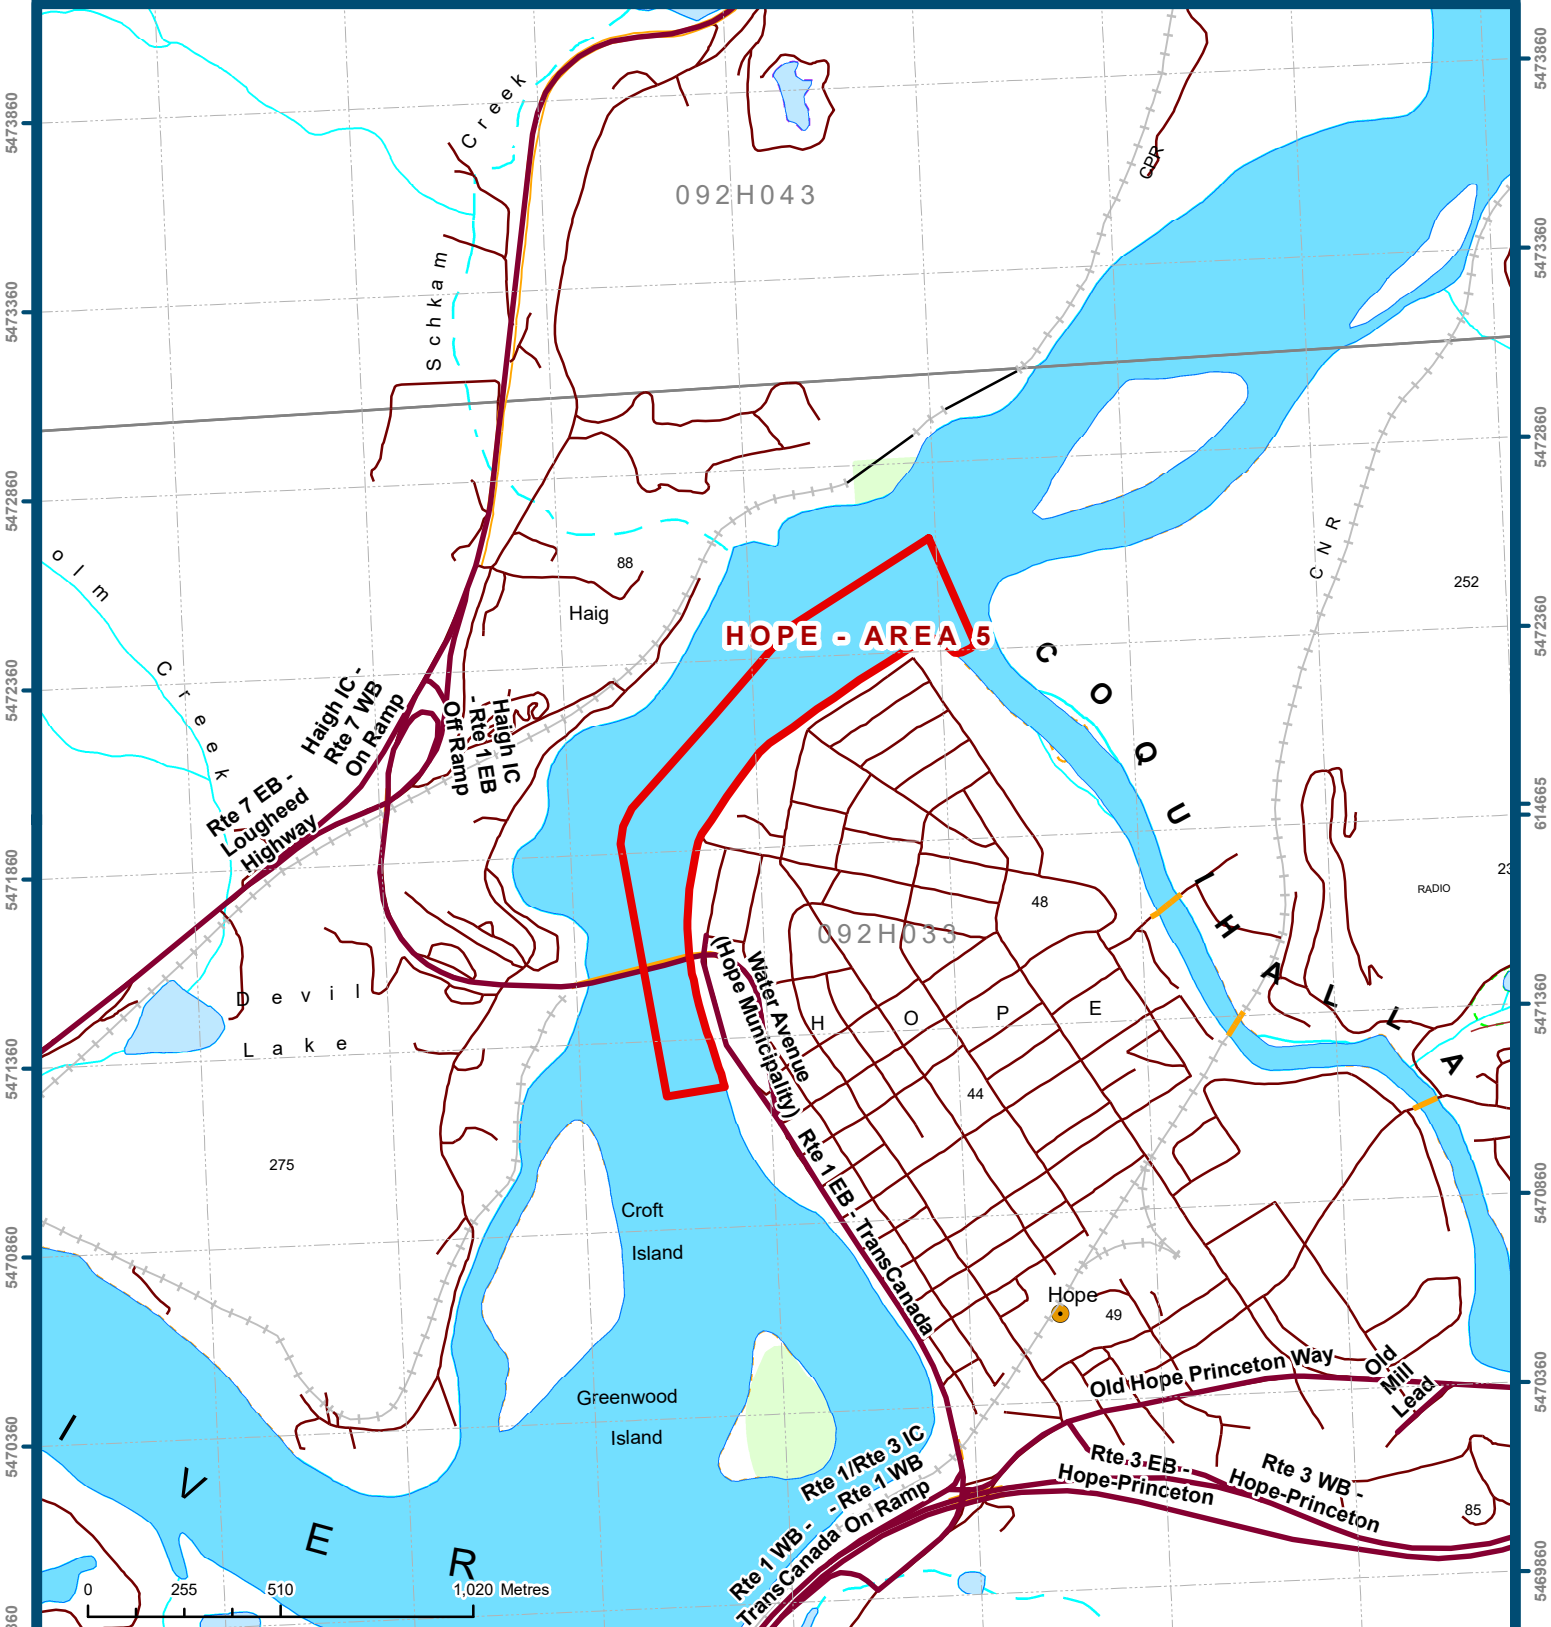

611165 611665 612165 612665 613165 613665 614165 614665

UTM coordinates in (m)

Recreational Panning Reserves

Hope Recreational Panning Area

Site Number	329447	Map Scale	1:20,000
Mining Division	New Westminster	Area	31 ha.
BCGS Maps	092H033		

- Reserves
- Mapsheet Grid
- Provincial Parks and Protected Areas
- Indian Reserves
- Private
- Crown Provincial
- Other Land Ownership (Federal, Municipal, None, Unknown)

Projection: Albers
 Datum: NAD 83
 Source: BC Geographic Warehouse as of Jan. 7, 2020
 Produced by: Ministry of Energy and Mines
 Mineral Titles Branch, Vancouver
 Date: Jan. 7, 2020