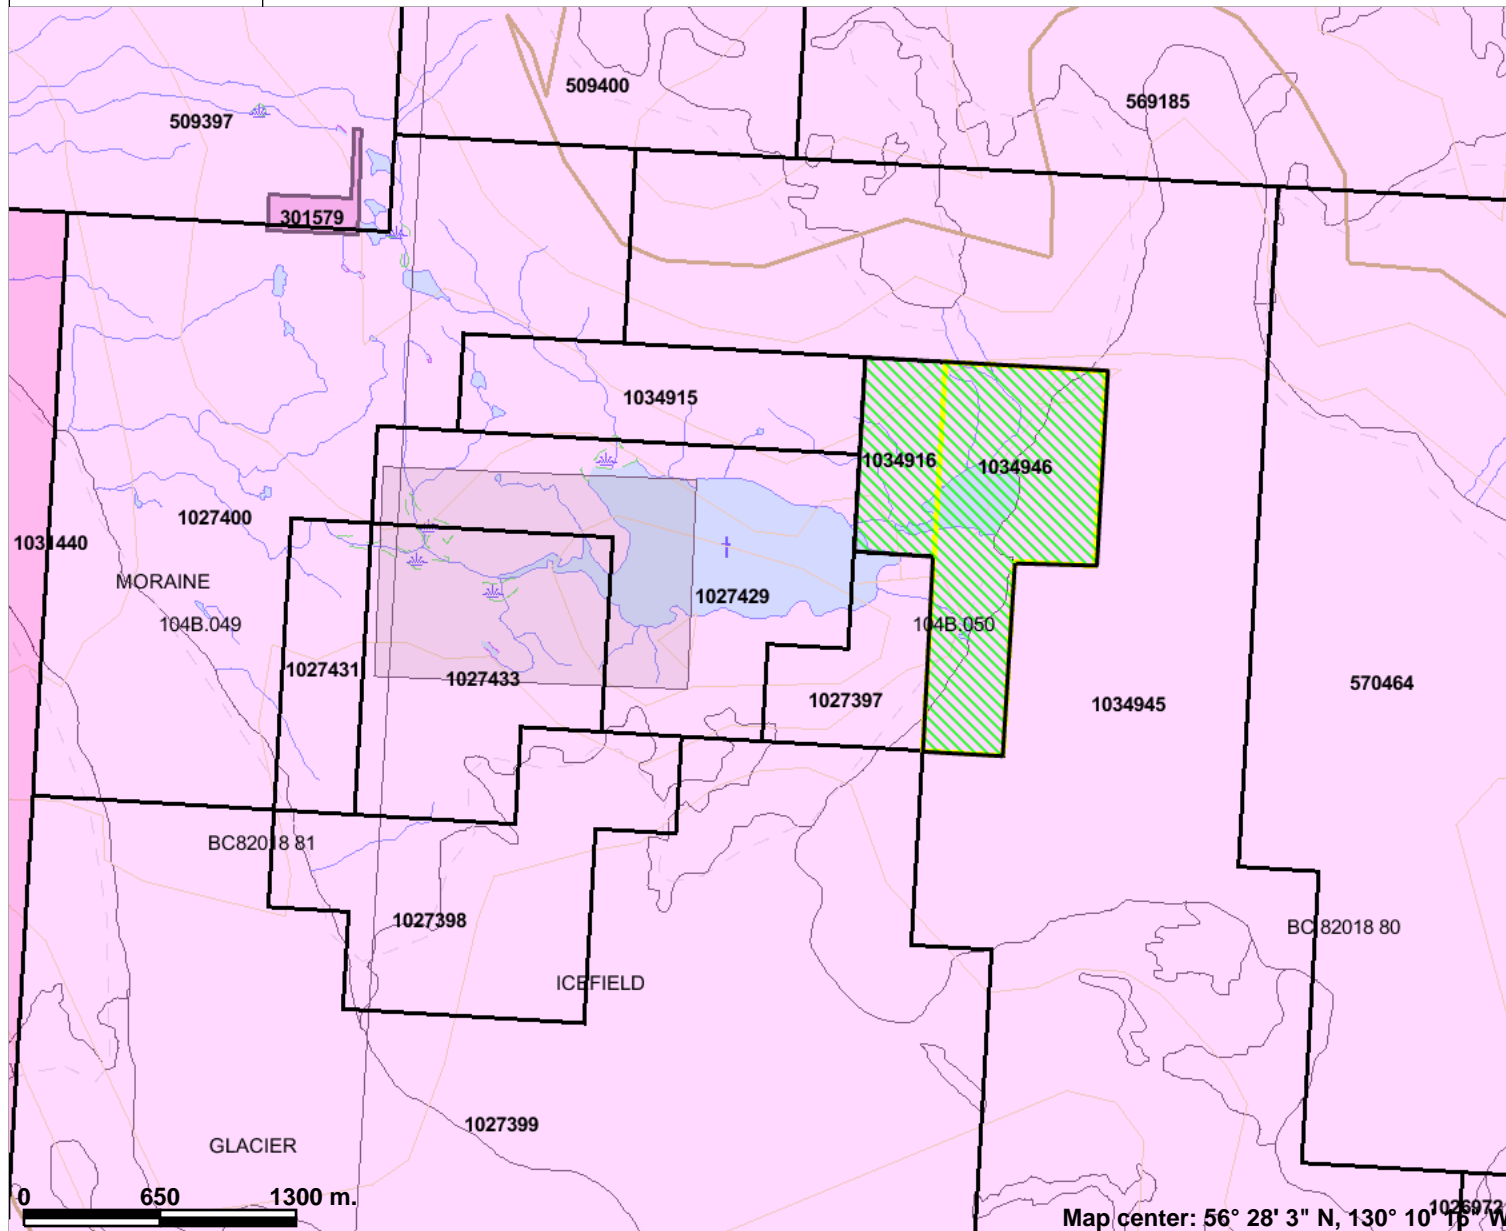

ML Applications 5547977 & 5547974

Legend

- Indian Reserves
- National Parks
- Conservancy Areas
- Parks
- Federal Transfer Lands
- Mineral Tenure (current)
- Mineral Claim
- Mineral Lease
- Mineral Reserves (current)
- Placer Claim Designation
- Placer Lease Designation
- No Staking Reserve
- Conditional Reserve
- Release Required Reserve
- Surface Restriction
- Recreation Area
- Others
- First Nations Treaty Related Lands
- First Nations Treaty Lands
- Survey Parcels
- BCGS Grid
- Contours (1:250K)
- Contour - Index
- Contour - Intermediate
- Area of Exclusion
- Area of Indefinite Contours
- Annotation (1:20K)
- Transportation - Points (TRIM)
- Helipad
- Transportation - Lines (TRIM)

Scale: 1:36,122

This map is a user generated static output from an Internet mapping site and is for general reference only. Data layers that appear on this map may or may not be accurate, current, or otherwise reliable. THIS MAP IS NOT TO BE USED FOR NAVIGATION.