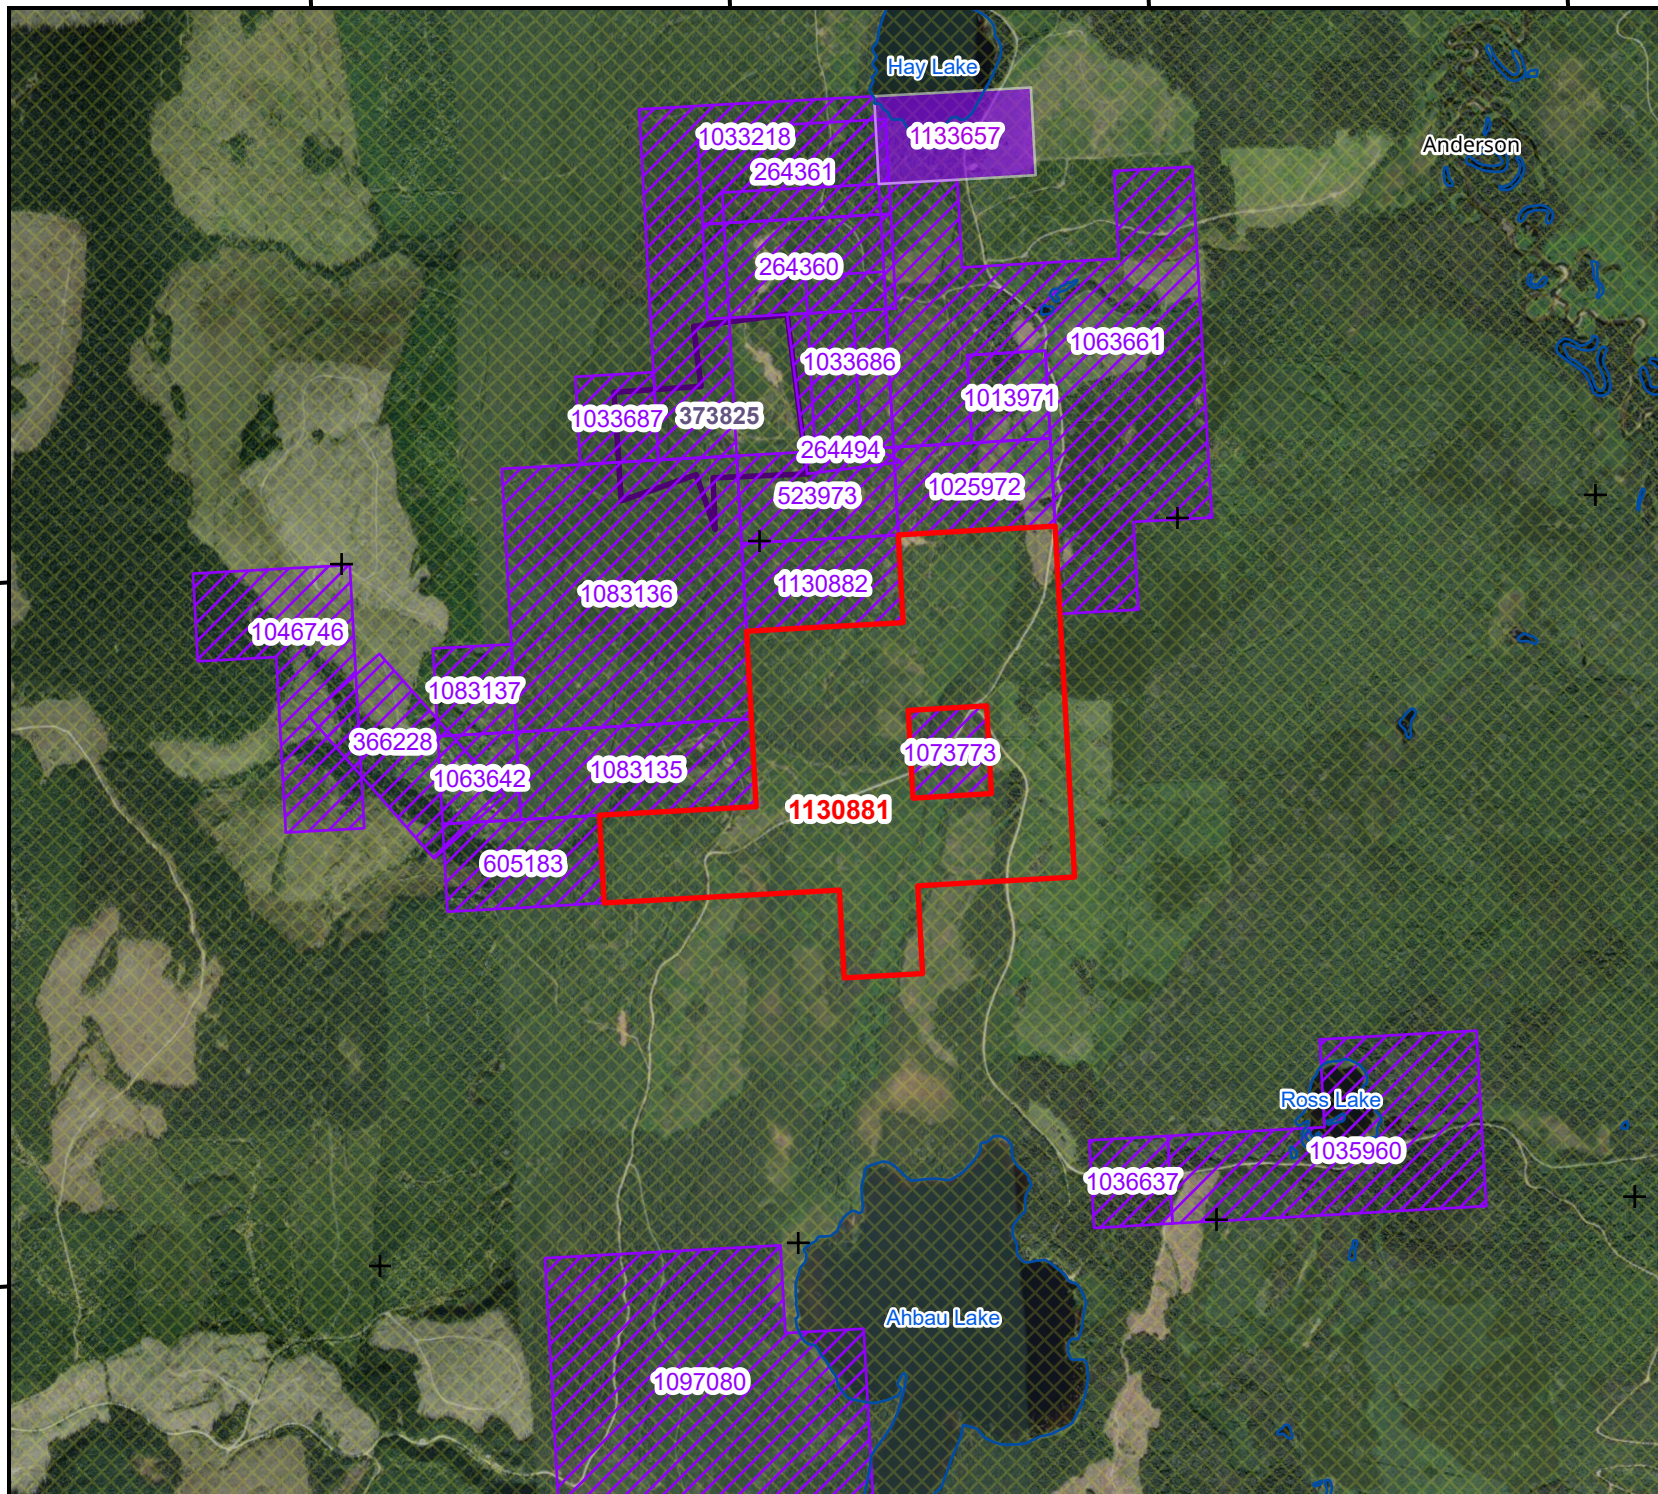

122°8'0"W

122°6'0"W

122°4'0"W

122°2'0"W

Placer Lease Term Application File Placer Lease File 40500-20-PL785

Legend

Placer Titles

- Placer Lease Application File 40500-20-PL785
- Placer Claim Applications
- Placer Claims
- Placer Leases
- Placer Claim and Lease Areas
- Placer Claim Areas

53°20'0"N

53°20'0"N

53°18'0"N

53°18'0"N

122°8'0"W

122°6'0"W

122°4'0"W

122°2'0"W