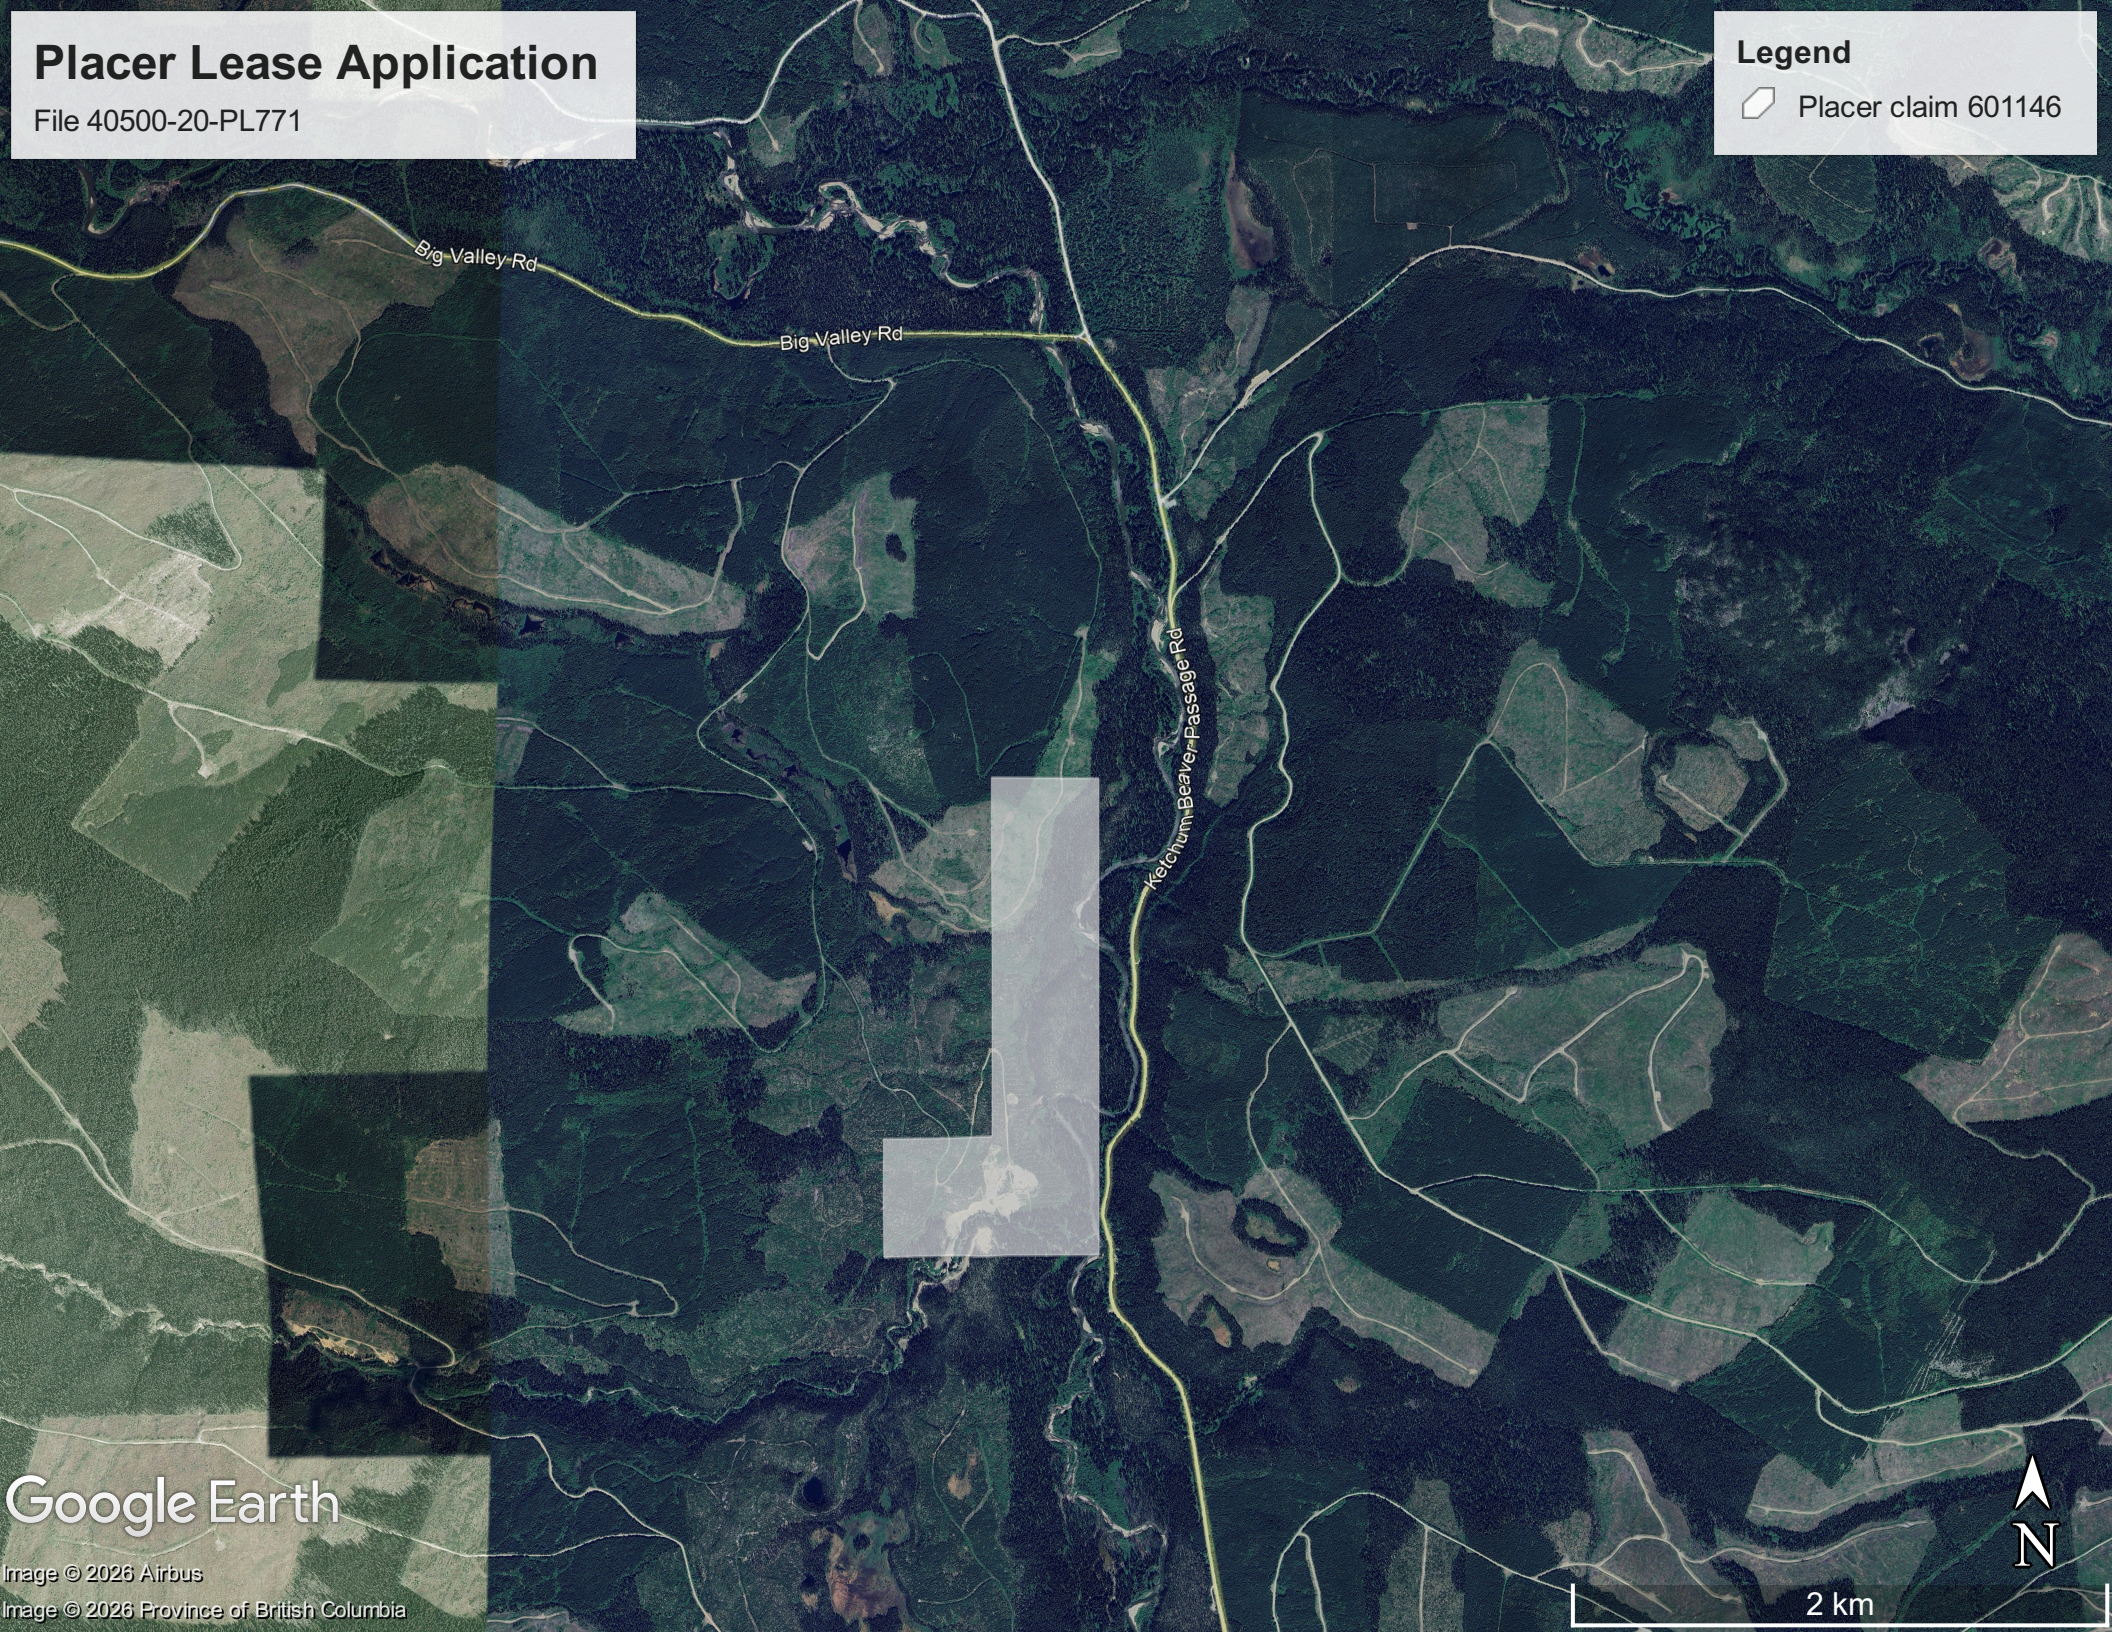

## Legend

 Placer claim 601146

Big Valley Rd

Big Valley Rd

Ketchum-Beaver Passage Rd

Google Earth

Image © 2026 Airbus

Image © 2026 Province of British Columbia

2 km